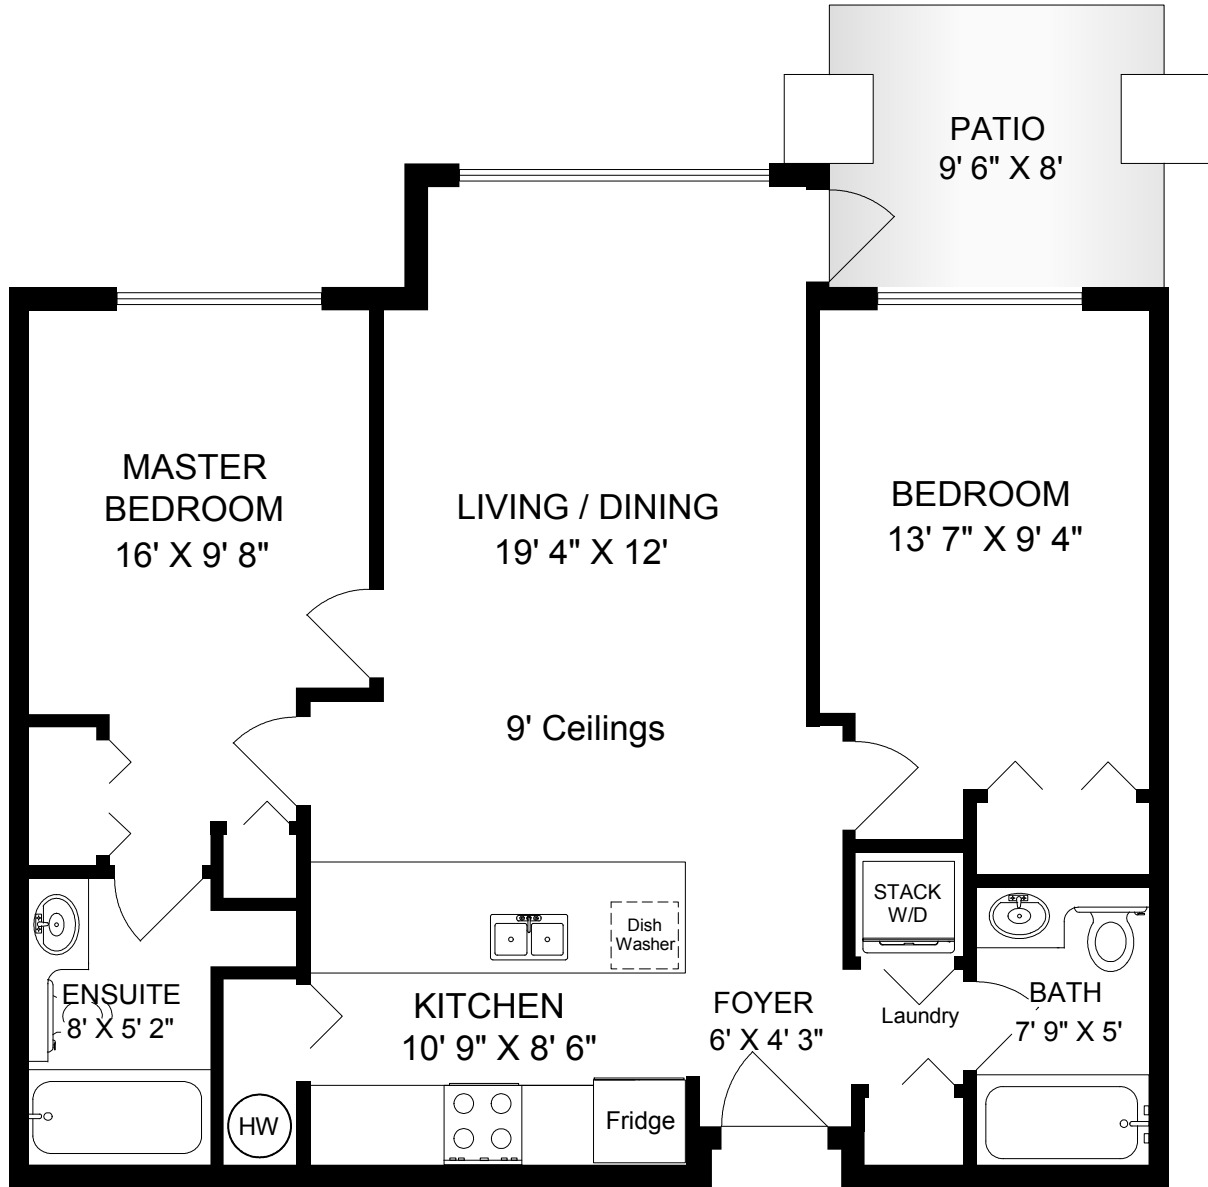

# 112-1959 POLO PARK COURT

MAIN  
880 SQ. FT.

	FINISH SQ. FT.	UNFINISH SQ. FT.	TOTAL SQ. FT.
MAIN	880		880
TOTAL	880		880
PATIO		70	70

EXCLUSIVELY FOR SUZI JACK  
DOCKSIDE REALTY LTD.

AUG. 14 2017

REF # 5160

250-818-8273 islandmeasure.com

MEASUREMENTS MAY NOT BE 100% ACCURATE. IF CRITICAL, BUYER TO VERIFY.  
ROOM SIZES ARE NOT USED TO CALCULATE AREA.  
FLOOR PLANS ARE PROVIDED FOR CONVENIENCE ONLY.