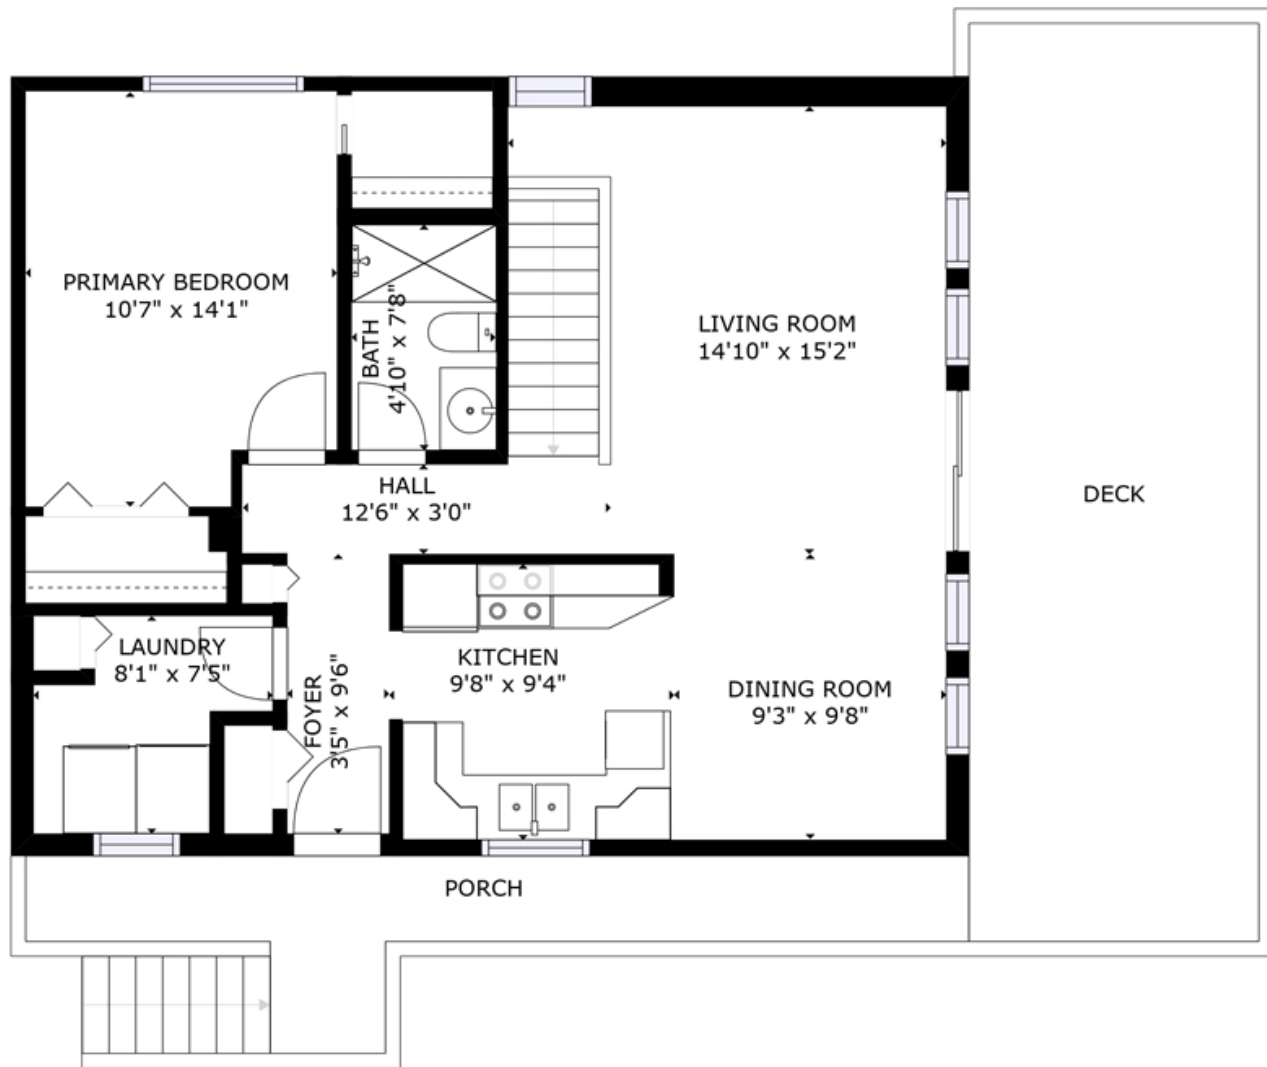

6617 Razor Point Rd

Approximate internal sq ft:
Main level: 800 sq ft
Lower level: 800 sq ft
Deck & Patio: 650 sq ft