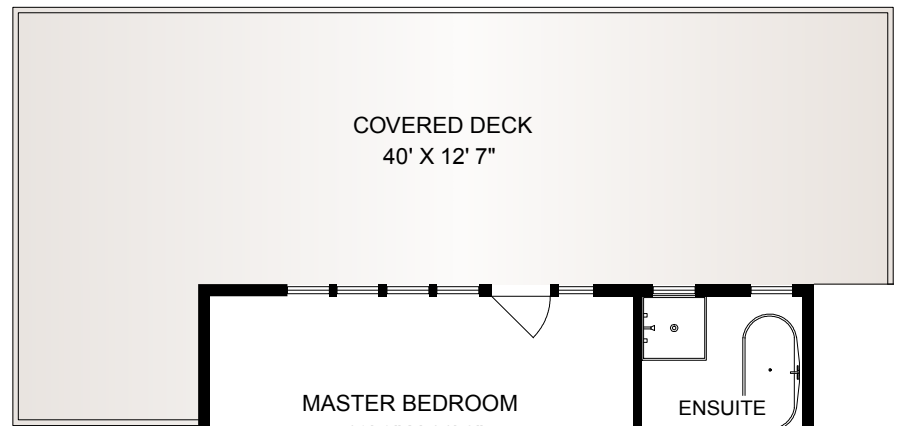

4847 CUTLASS COURT

LEVEL 4
634 SQ. FT.

LEVEL 1
496 SQ. FT.

LEVEL 2
244 SQ. FT.

LEVEL 3
734 SQ. FT.

	FINISH SQ. FT.	UNFINISH SQ. FT.	TOTAL SQ. FT.
LEVEL 1	496		496
LEVEL 2	244		244
LEVEL 3	734		734
LEVEL 4	634		634
TOTAL	2108		2108
STUDIO		540	540
DECKS		1196	1196

EXCLUSIVELY FOR SANDY MUNDY DOCKSIDE REALTY LTD.

MAR. 24 2016

REF # 4752

Island Measure
Residential and Commercial Floor Plans
250-818-8273 islandmeasure.com

MEASUREMENTS MAY NOT BE 100% ACCURATE. IF CRITICAL, BUYER TO VERIFY. ROOM SIZES ARE NOT USED TO CALCULATE AREA. FLOOR PLANS ARE PROVIDED FOR CONVENIENCE ONLY.