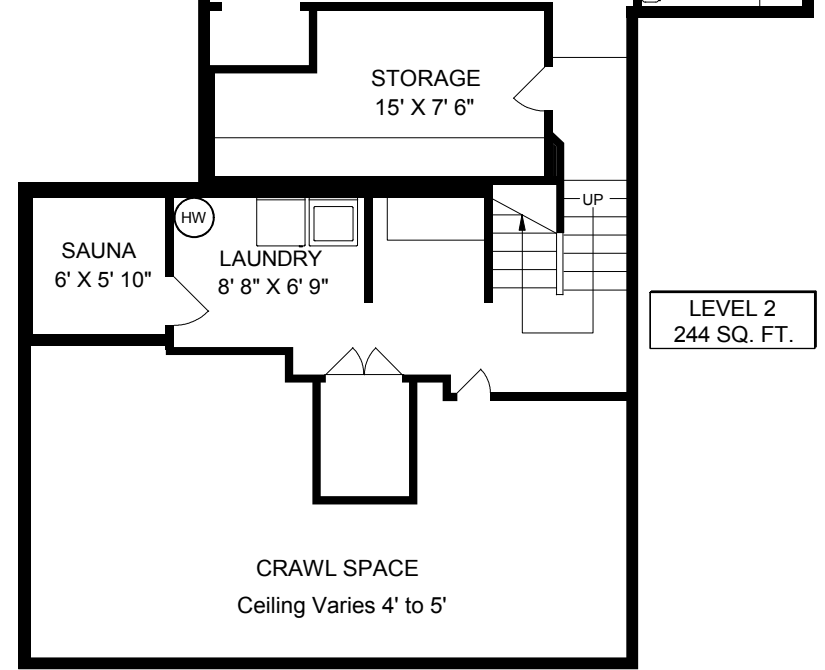

4847 CUTLASS COURT

LEVEL 4
634 SQ. FT.

LEVEL 1
496 SQ. FT.

LEVEL 2
244 SQ. FT.

LEVEL 3
734 SQ. FT.

	FINISH SQ. FT.	UNFINISH SQ. FT.	TOTAL SQ. FT.
LEVEL 1	496		496
LEVEL 2	244		244
LEVEL 3	734		734
LEVEL 4	634		634
TOTAL	2108		2108
STUDIO		540	540
DECKS		1196	1196

EXCLUSIVELY FOR SANDY MUNDY DOCKSIDE REALTY LTD.

MAR. 24 2016

REF # 4752

Island Measure
Residential and Commercial Floor Plans
250-818-8273 islandmeasure.com

MEASUREMENTS MAY NOT BE 100% ACCURATE. IF CRITICAL, BUYER TO VERIFY. ROOM SIZES ARE NOT USED TO CALCULATE AREA. FLOOR PLANS ARE PROVIDED FOR CONVENIENCE ONLY.