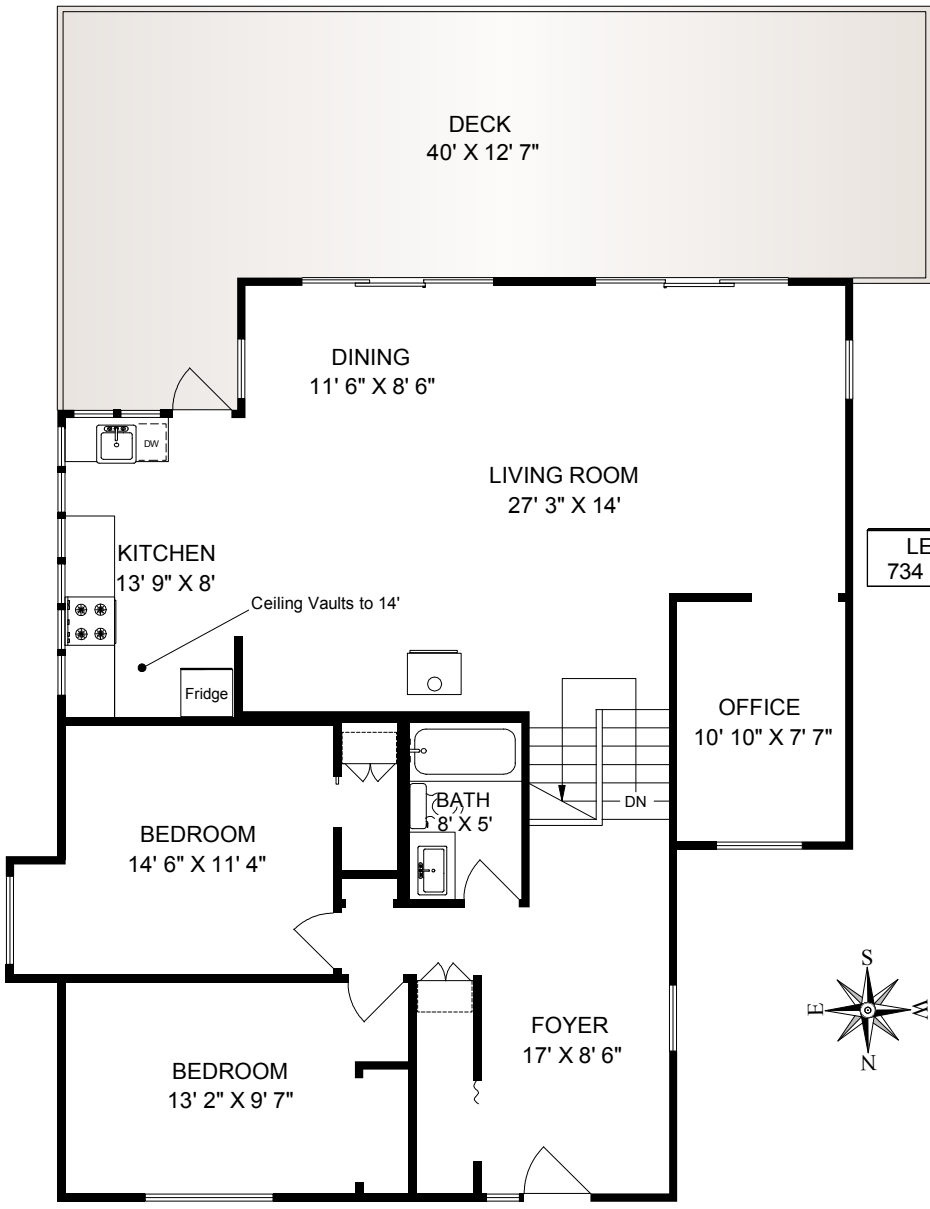

4847 CUTLASS COURT

LEVEL 4
634 SQ. FT.

LEVEL 1
496 SQ. FT.

LEVEL 2
244 SQ. FT.

LEVEL 3
734 SQ. FT.

	FINISH SQ. FT.	UNFINISH SQ. FT.	TOTAL SQ. FT.
LEVEL 1	496		496
LEVEL 2	244		244
LEVEL 3	734		734
LEVEL 4	634		634
TOTAL	2108		2108
STUDIO		540	540
DECKS		1196	1196

EXCLUSIVELY FOR SANDY MUNDY DOCKSIDE REALTY LTD.

MAR. 24 2016

REF # 4752

Island Measure
Residential and Commercial Floor Plans
250-818-8273 islandmeasure.com

MEASUREMENTS MAY NOT BE 100% ACCURATE. IF CRITICAL, BUYER TO VERIFY. ROOM SIZES ARE NOT USED TO CALCULATE AREA. FLOOR PLANS ARE PROVIDED FOR CONVENIENCE ONLY.