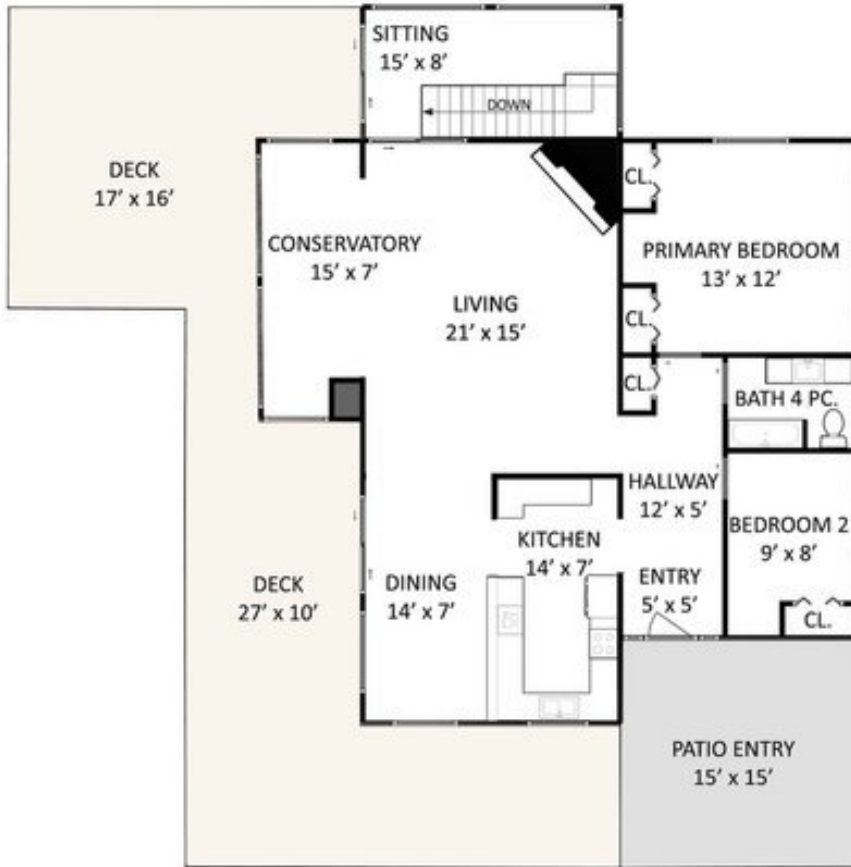

1361 STURDIES BAY

MAIN LEVEL
1245 SQ.FT.

LOWER LEVEL
576 SQ.FT.

1361 STURDIES BAY
AUGUST 09, 2022

Disclaimer: Floor Plan measurements are approximate and are for illustrative purposes only.

	FINISHED SQ.FT.	UNF. SQ.FT.	TOTAL SQ. FT.
MAIN	1245	0	1245
LOWER	576	370	946
TOTAL	1821	370	2191
DECKING	0	1000	1000
CARPORT	0	400	400