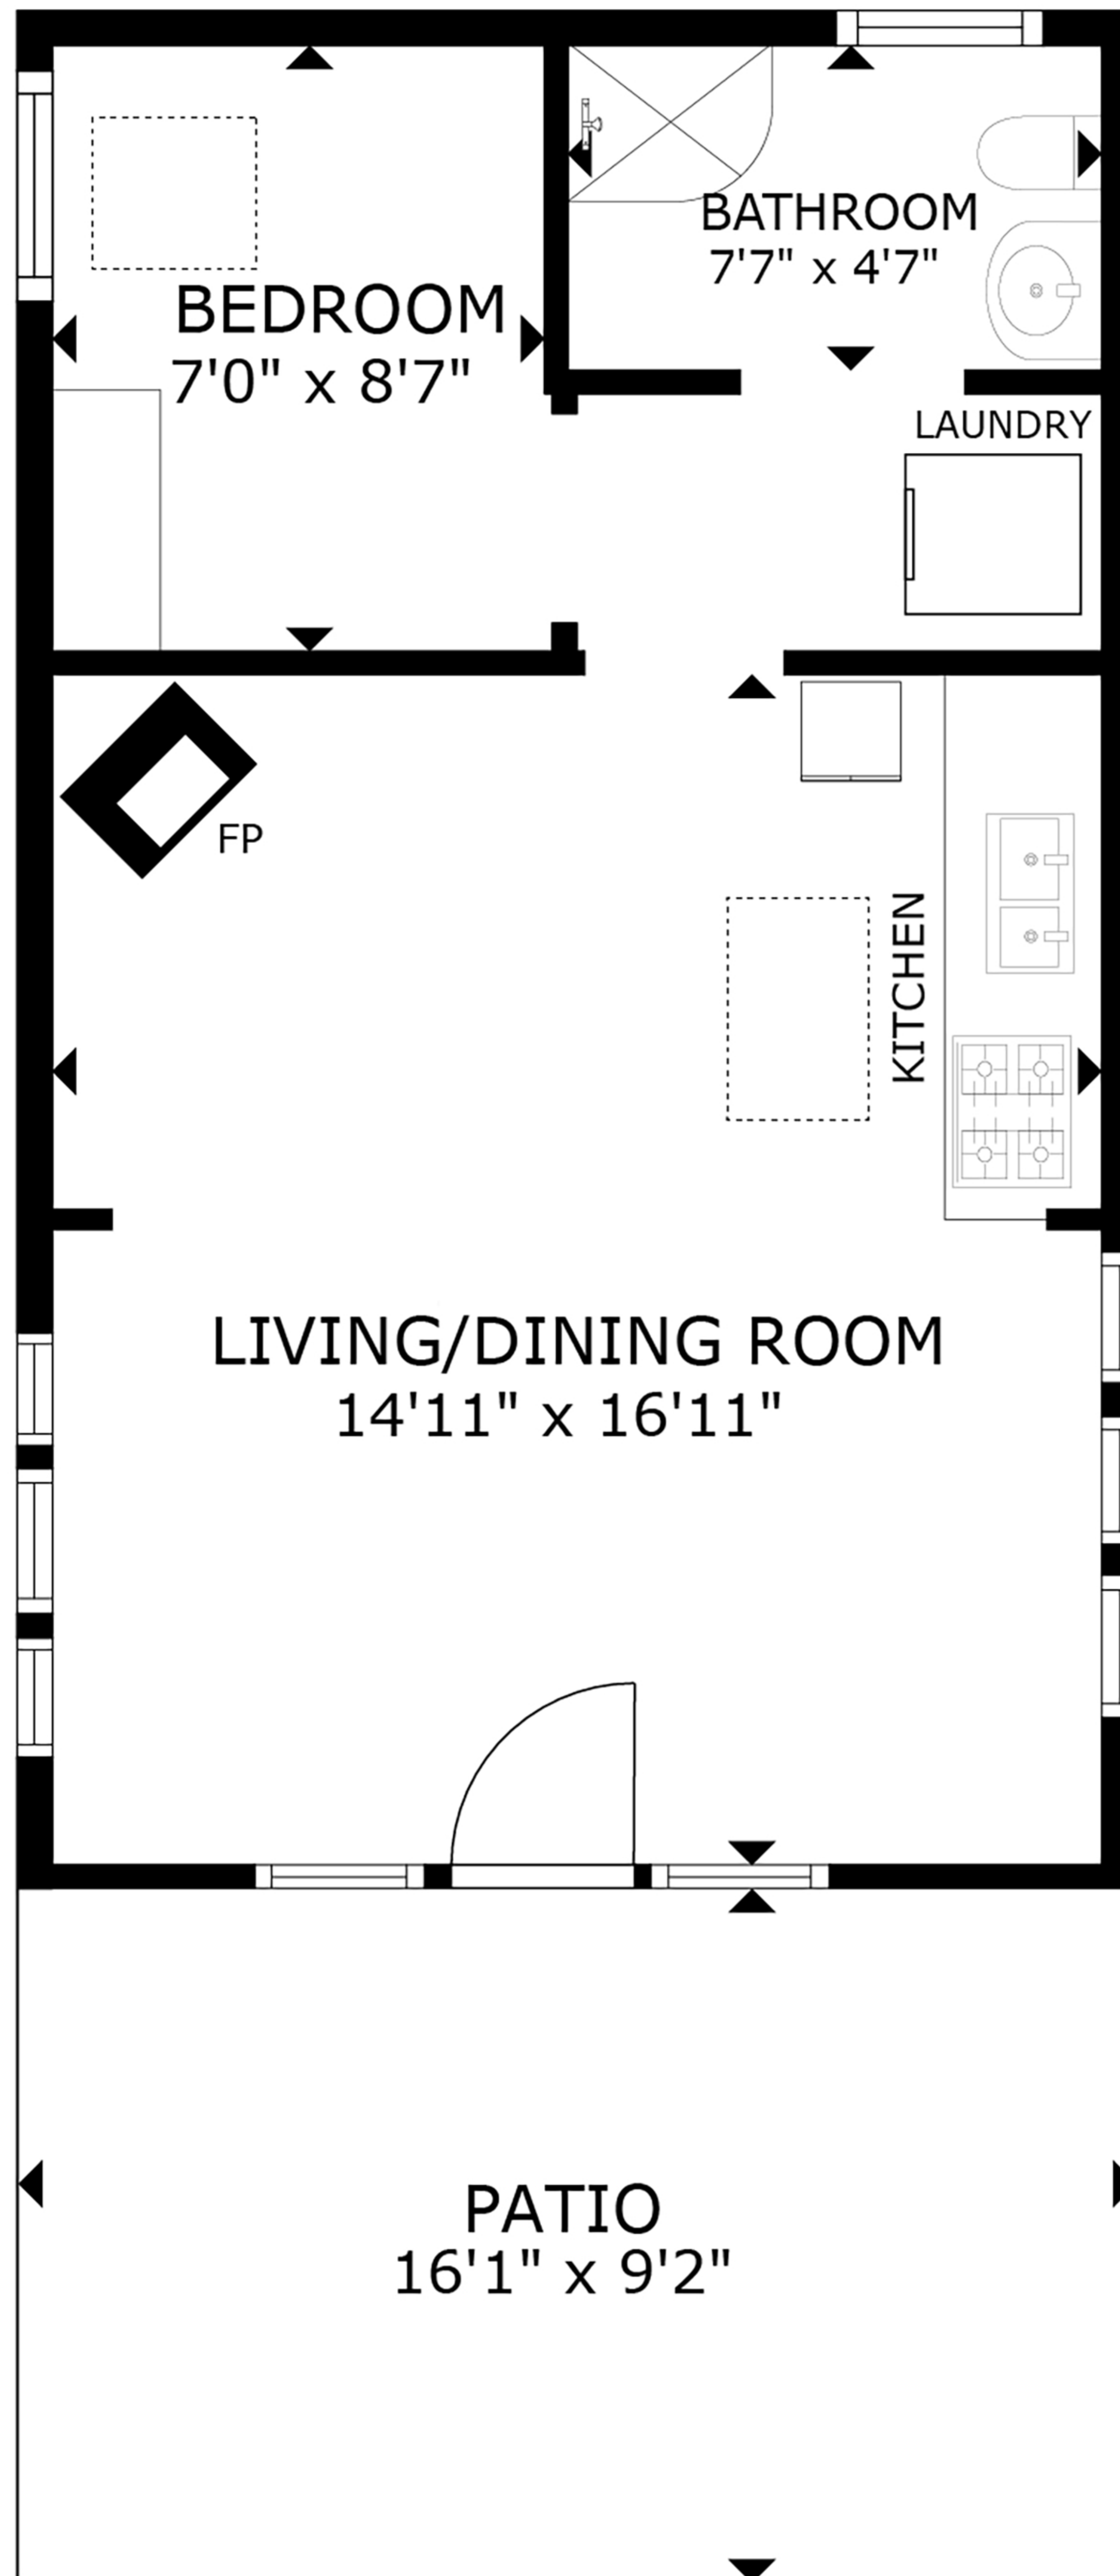

161 East Point Rd

Approximate sq ft:

Indoor: 400 sq ft

Patio: 140 sq ft

Prepared for the exclusive use of Michael Vautour and Dockside Realty
All measurements are approximate, buyer to verify if important