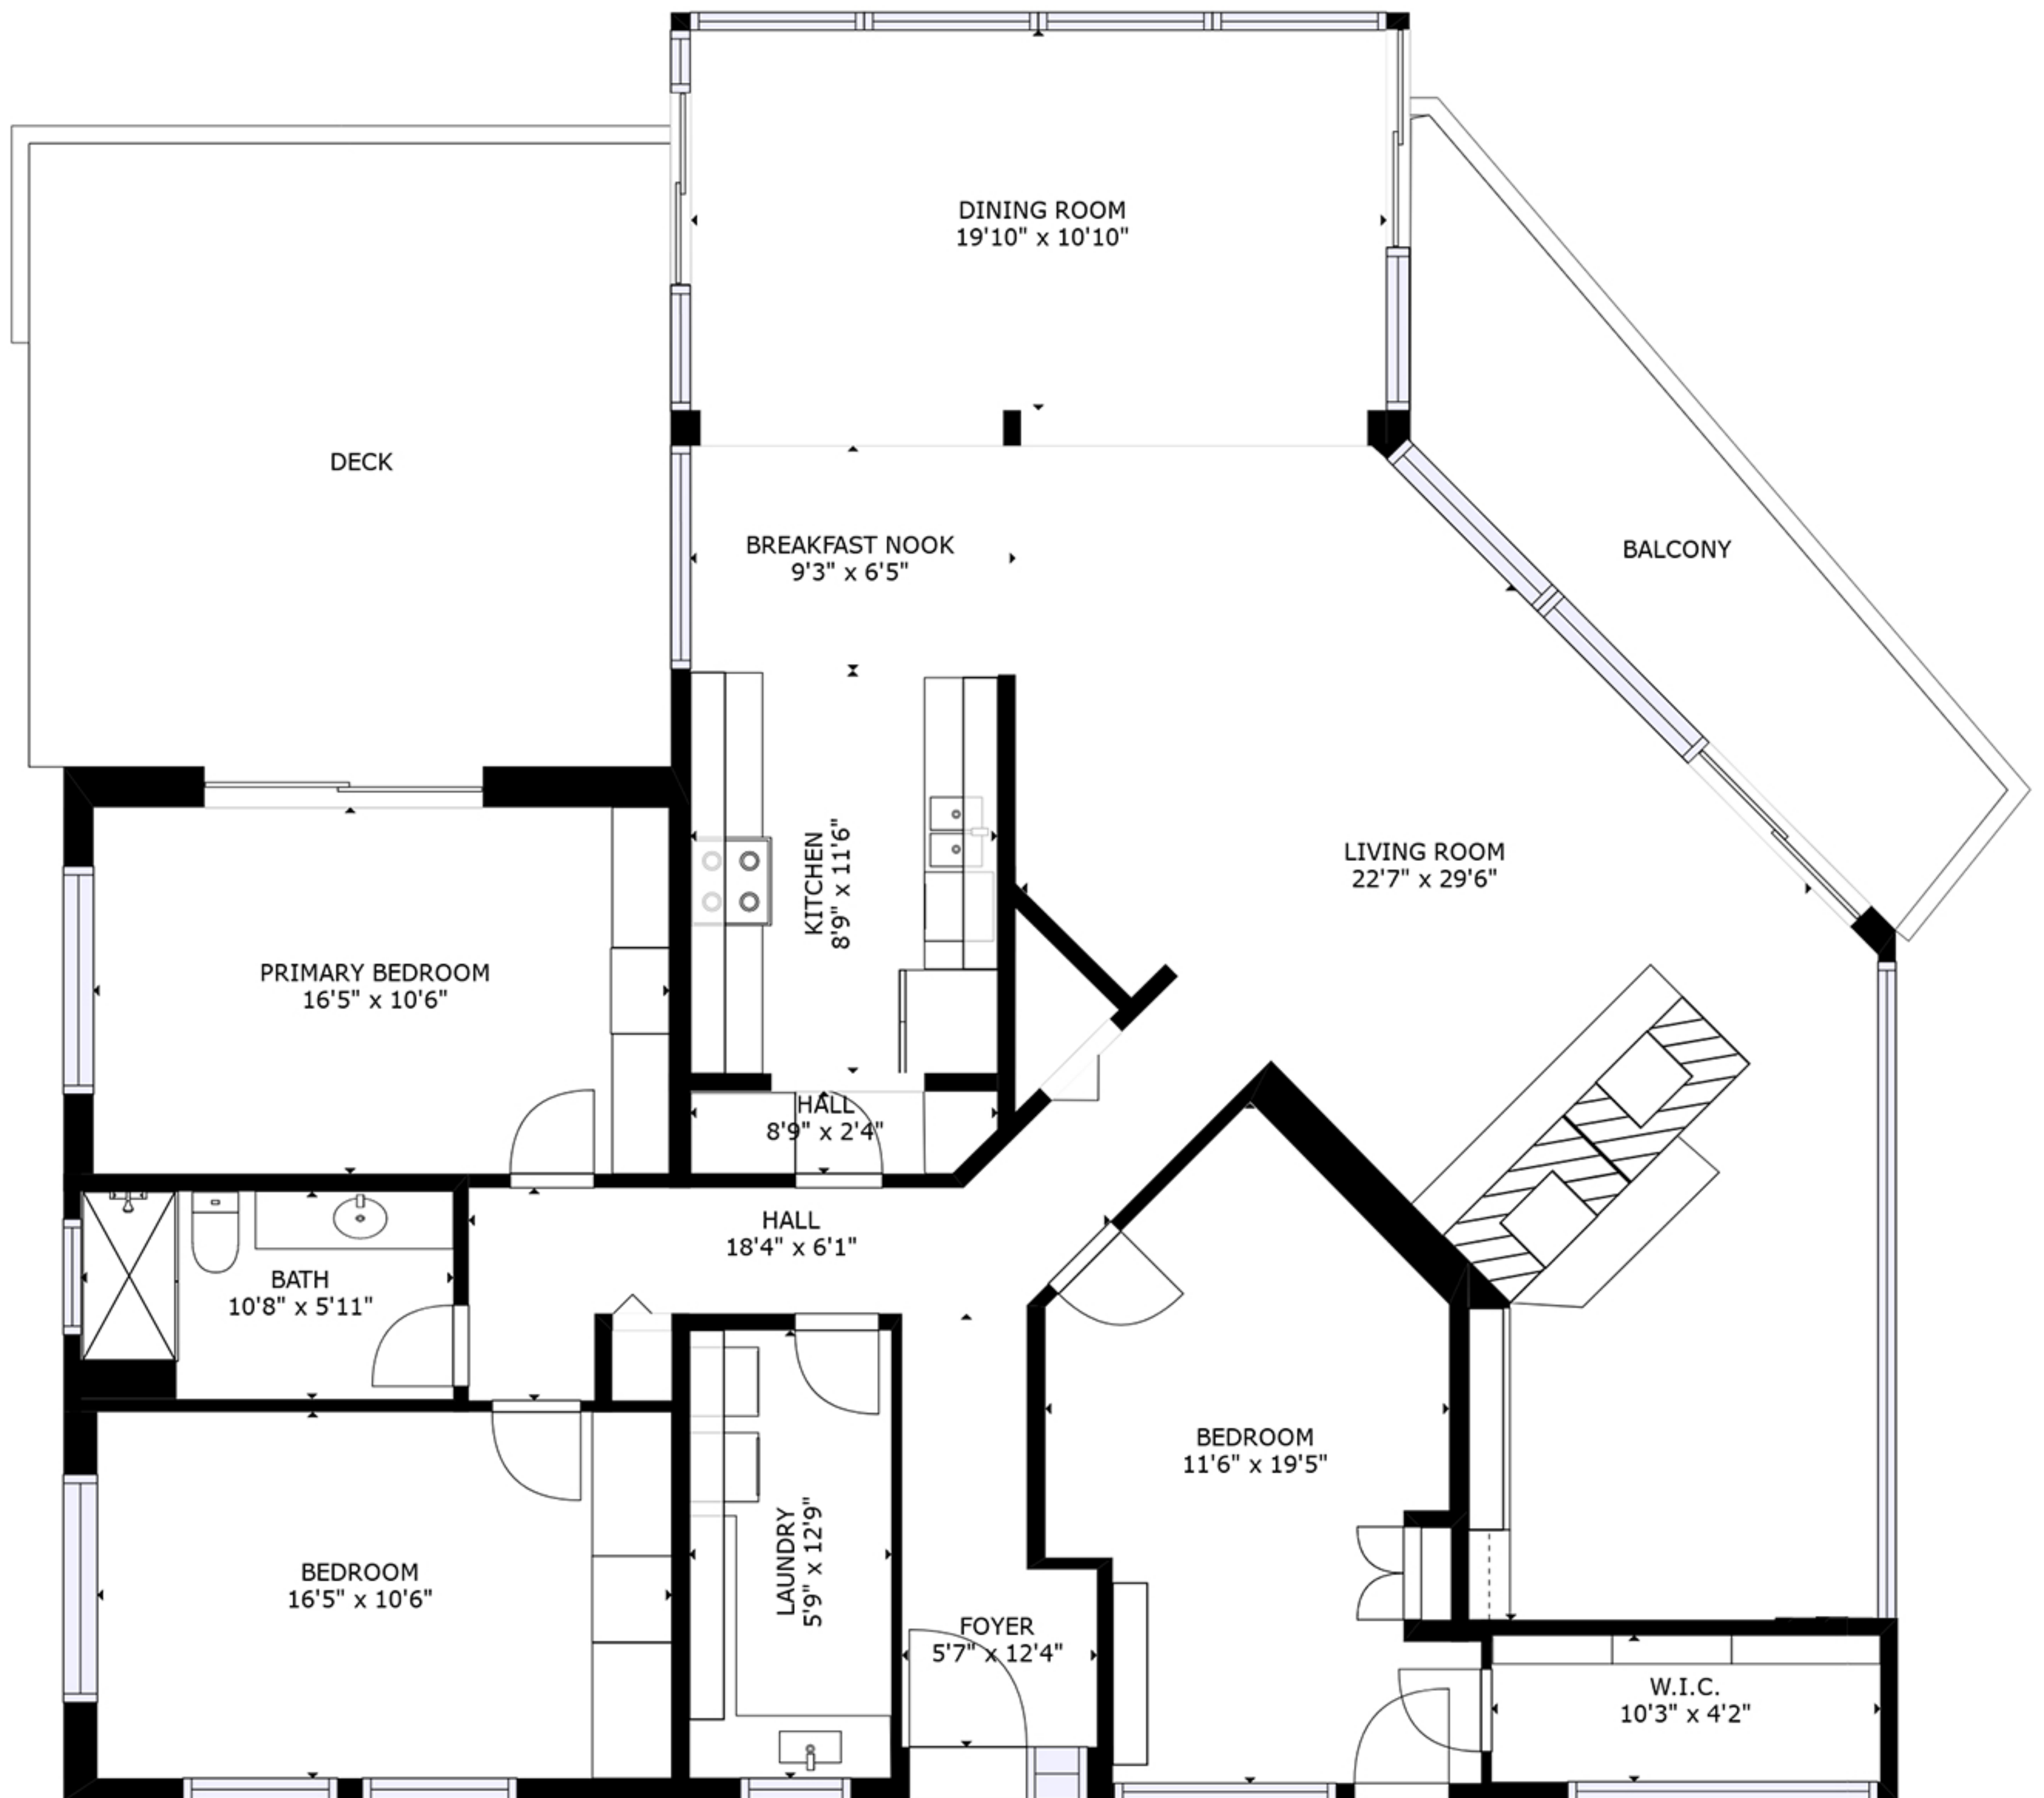

2701 Yawl Lane

Approximate internal sq ft:
Main house: 1900 sq ft
Deck and balcony: 475 sq ft