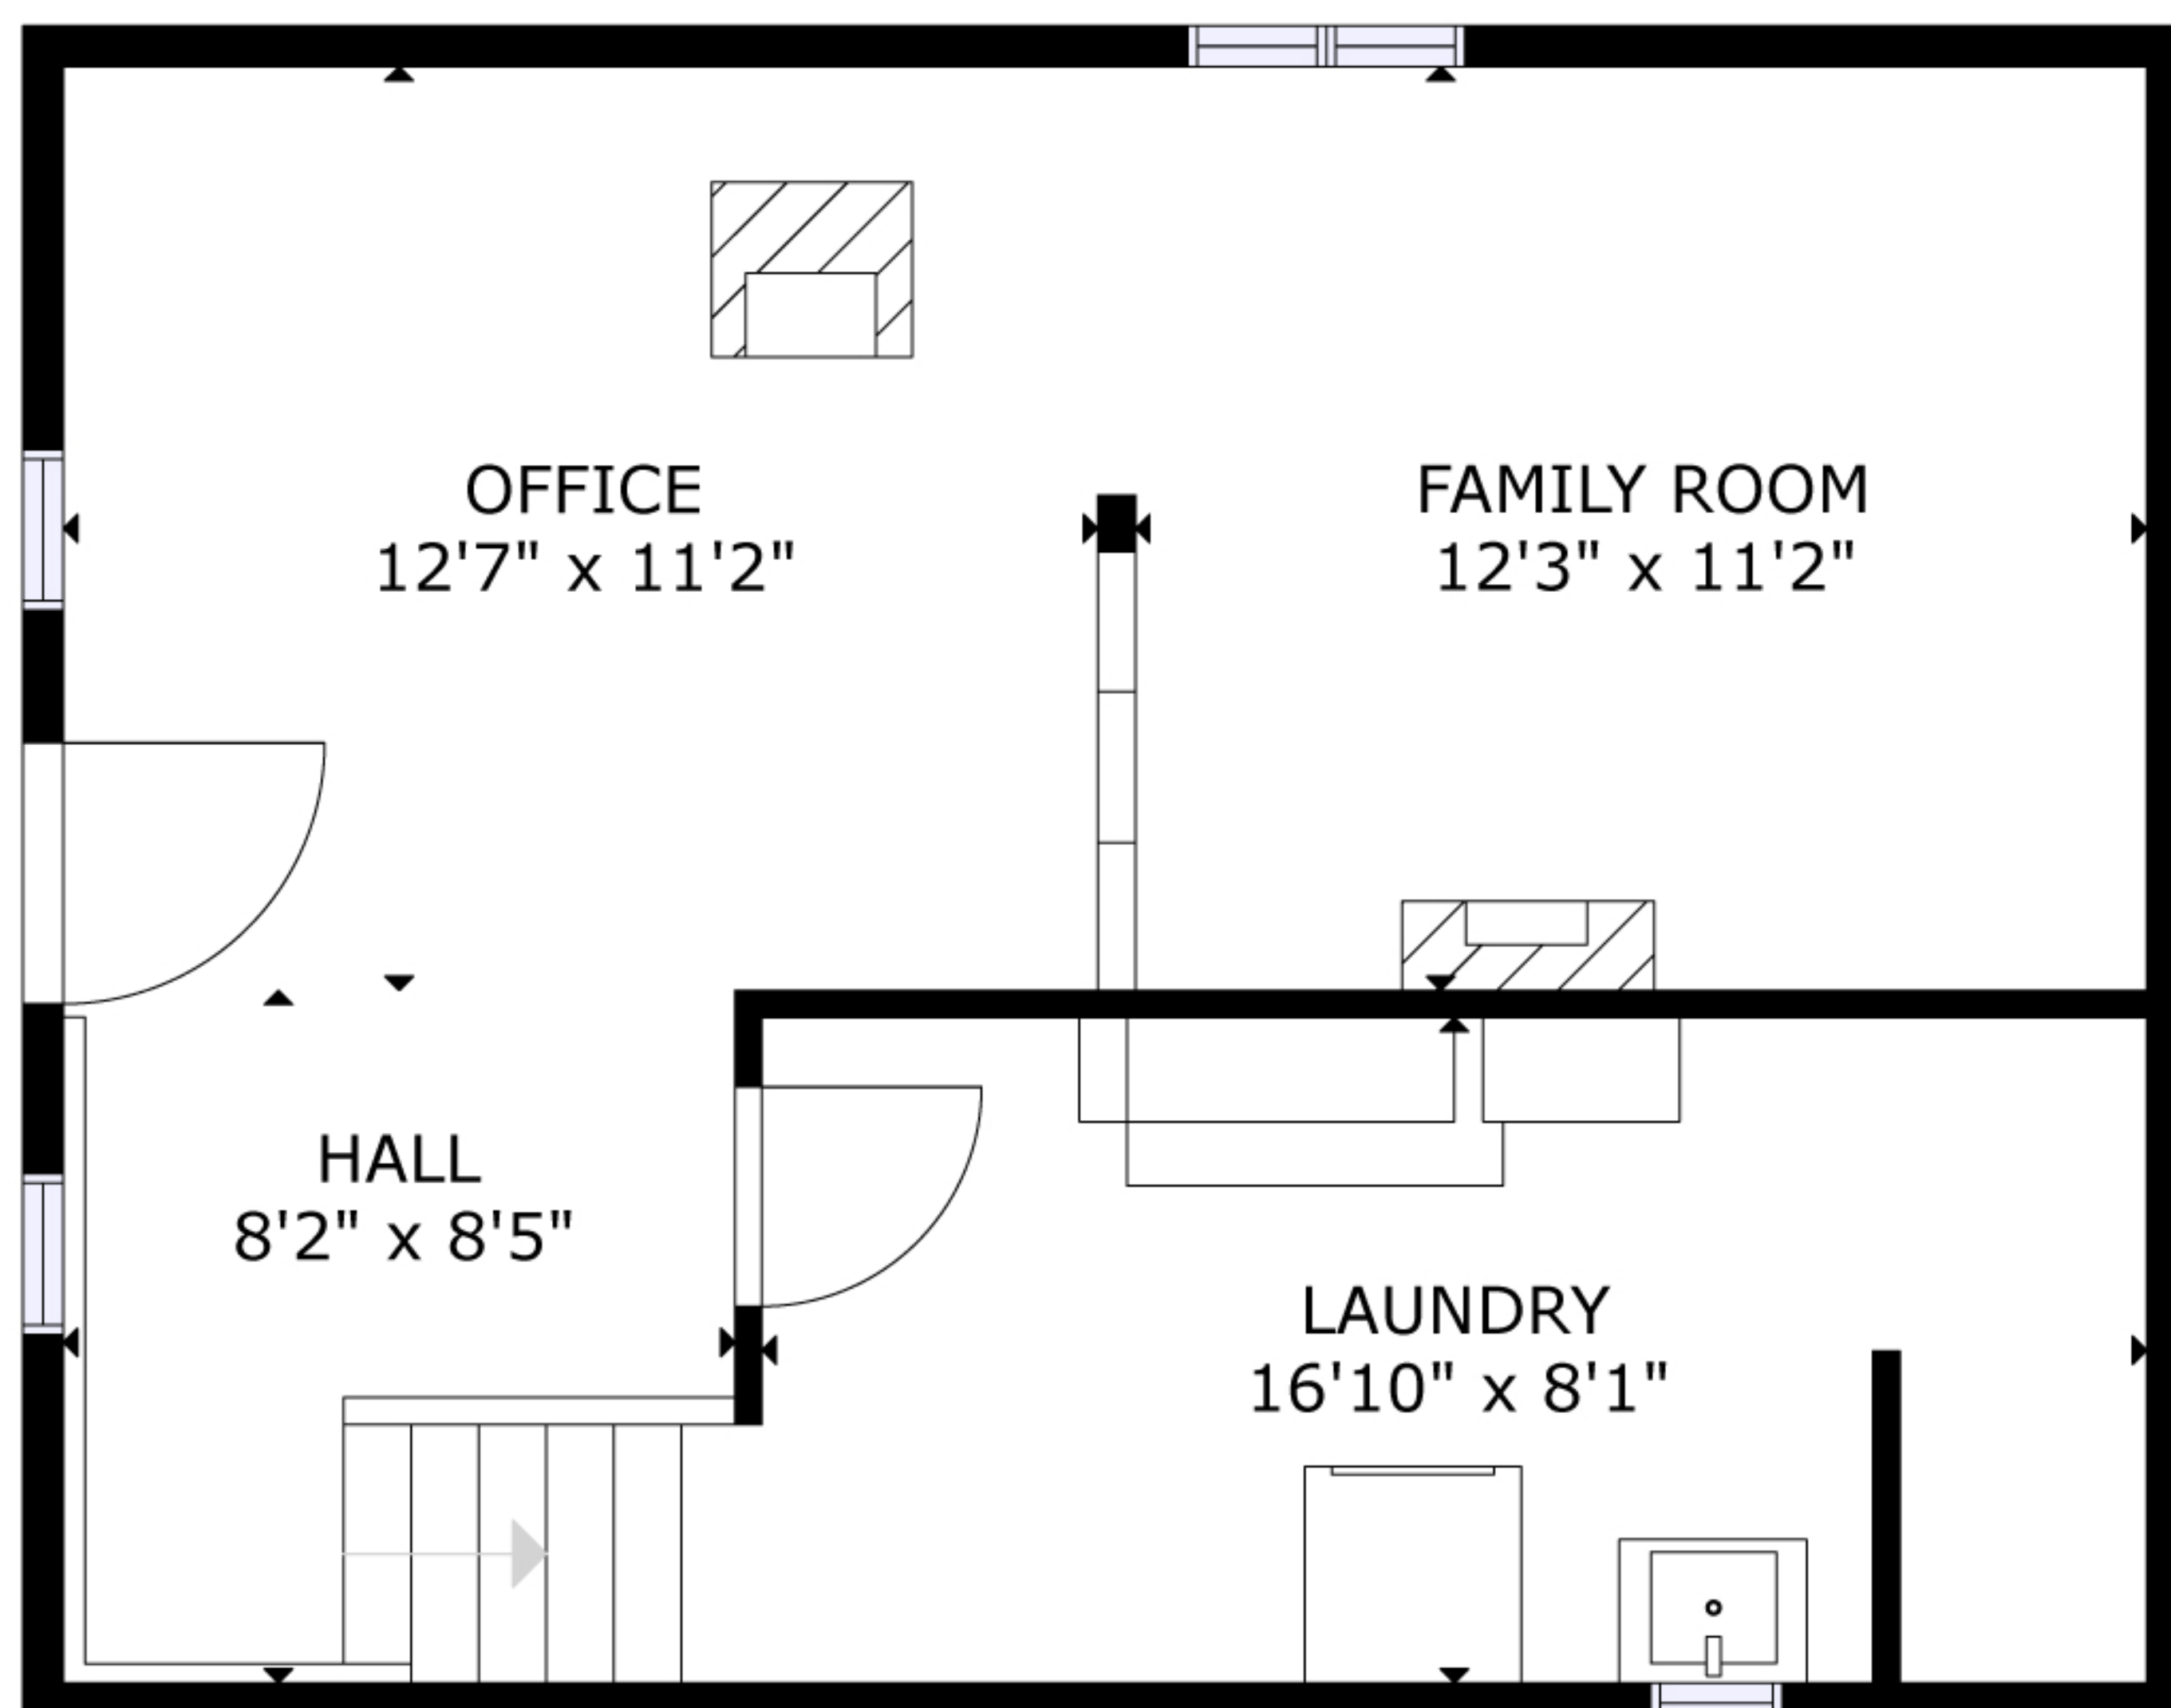

2791 Schooner Way

Lower level:

Upper level:

Approximate internal sq ft:
Main level: 800 sq ft
Deck: 325 sq ft
Porch: 130 sq ft
Upper level: 375 sq ft
Lower level: 375 sq ft

Prepared for the exclusive use of Colin Denton and Dockside Realty Inc.
All measurements are approximate, buyer to verify if important.