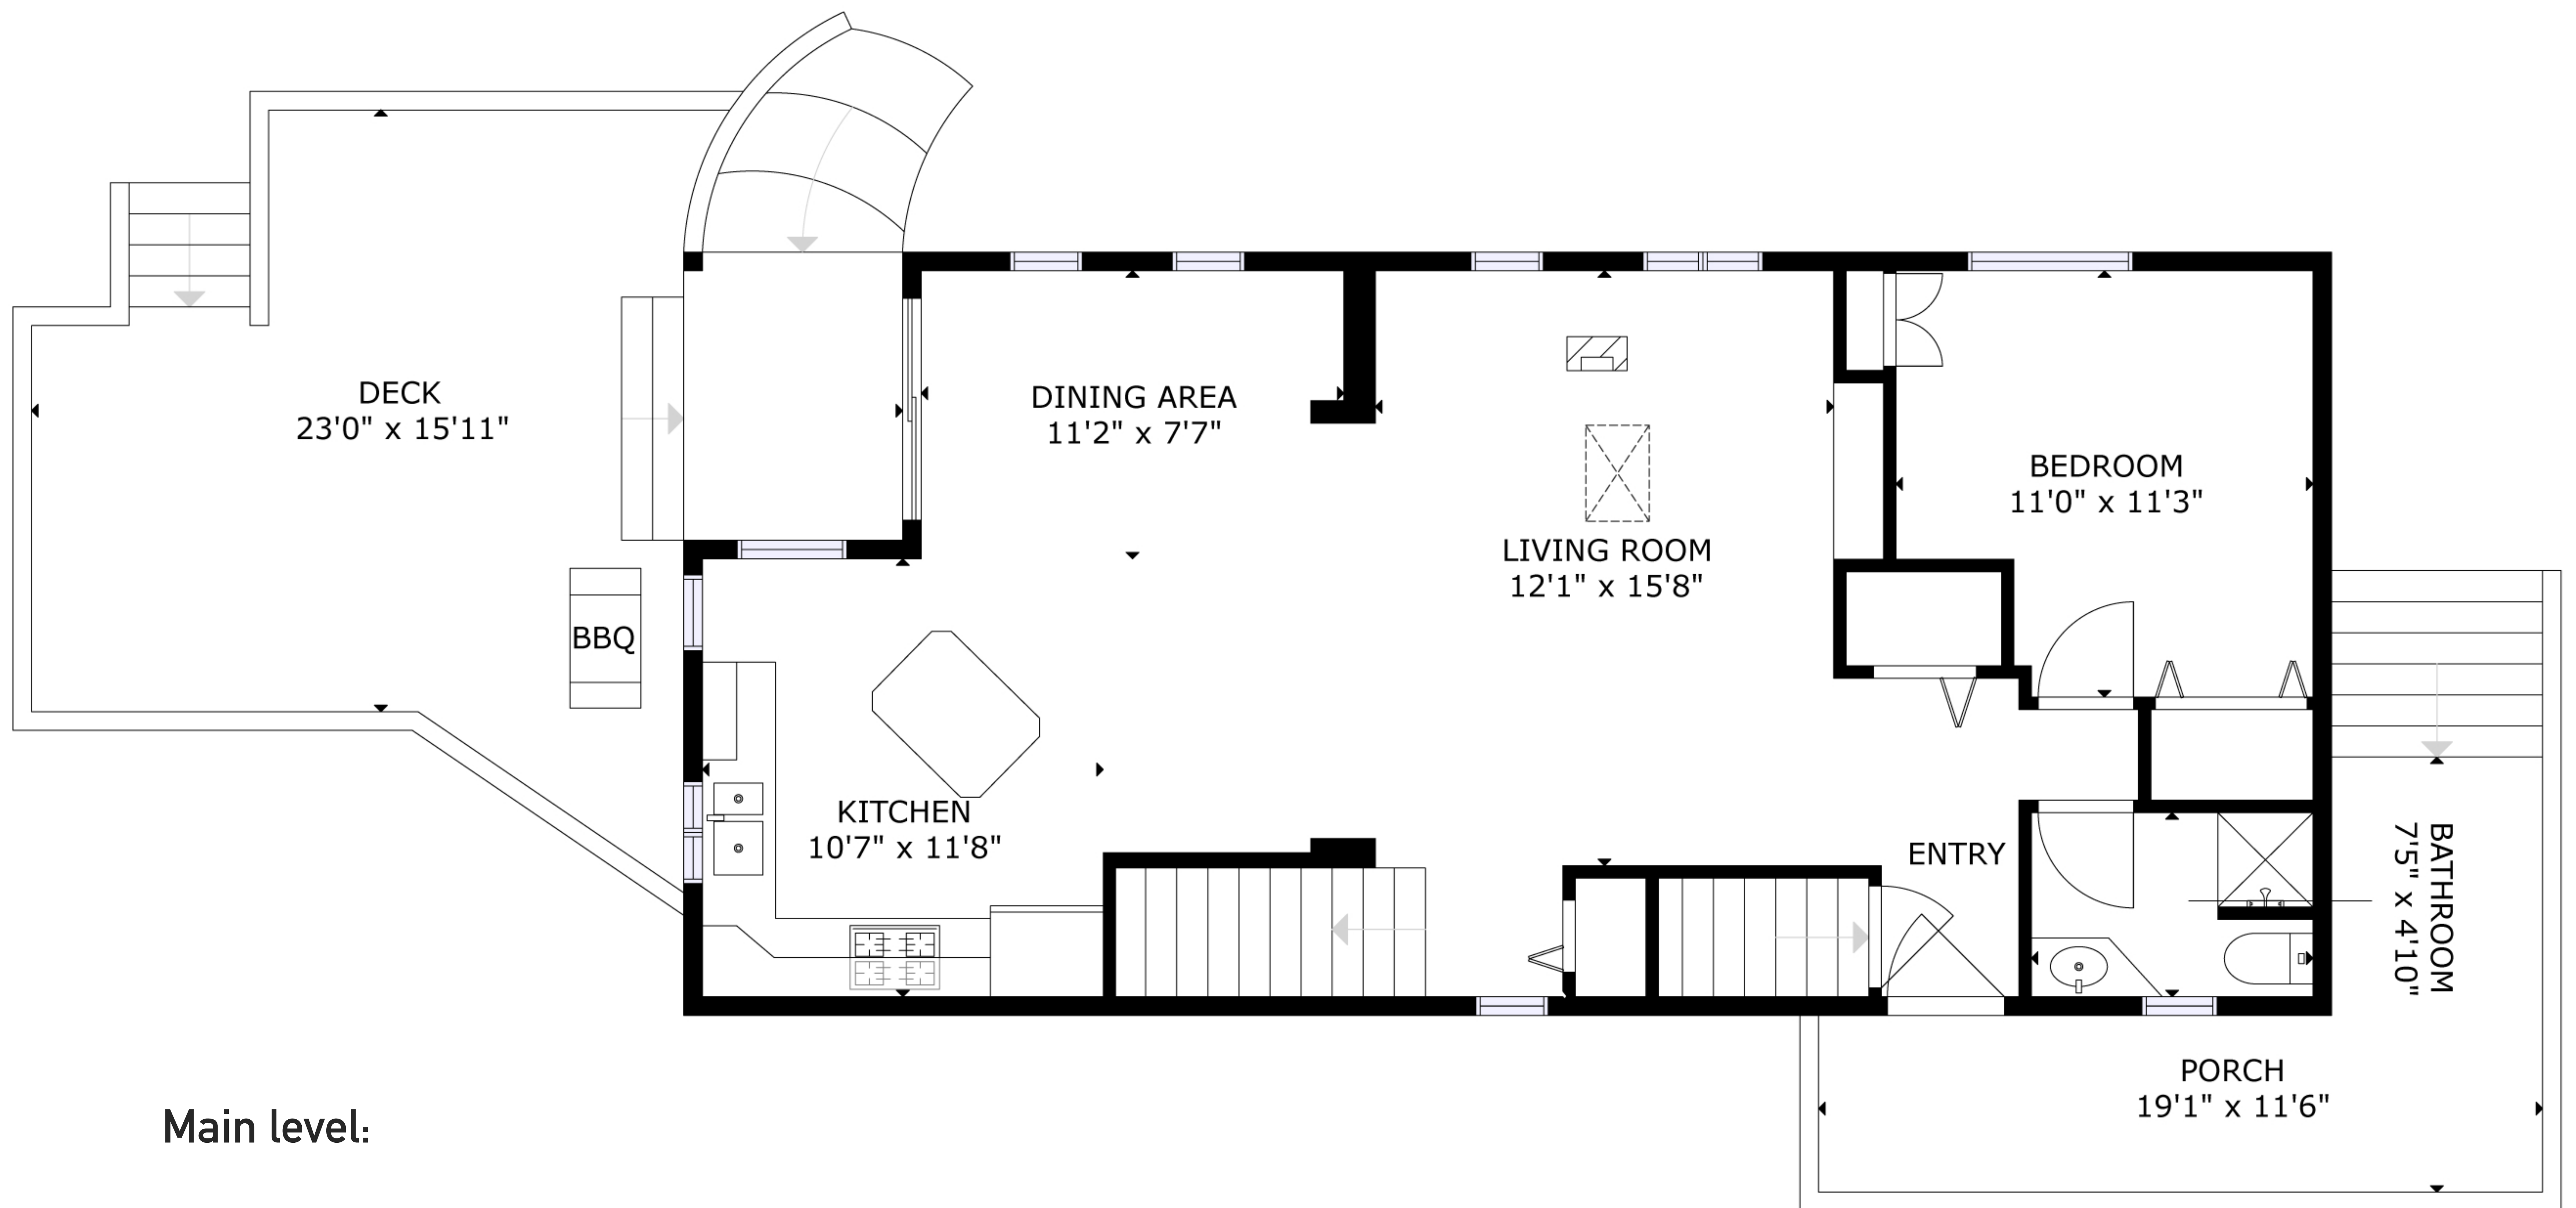

2791 Schooner Way

Lower level:

Upper level:

Approximate internal sq ft:
Main level: 800 sq ft
Deck: 325 sq ft
Porch: 130 sq ft
Upper level: 375 sq ft
Lower level: 375 sq ft

Prepared for the exclusive use of Colin Denton and Dockside Realty Inc.
All measurements are approximate, buyer to verify if important.