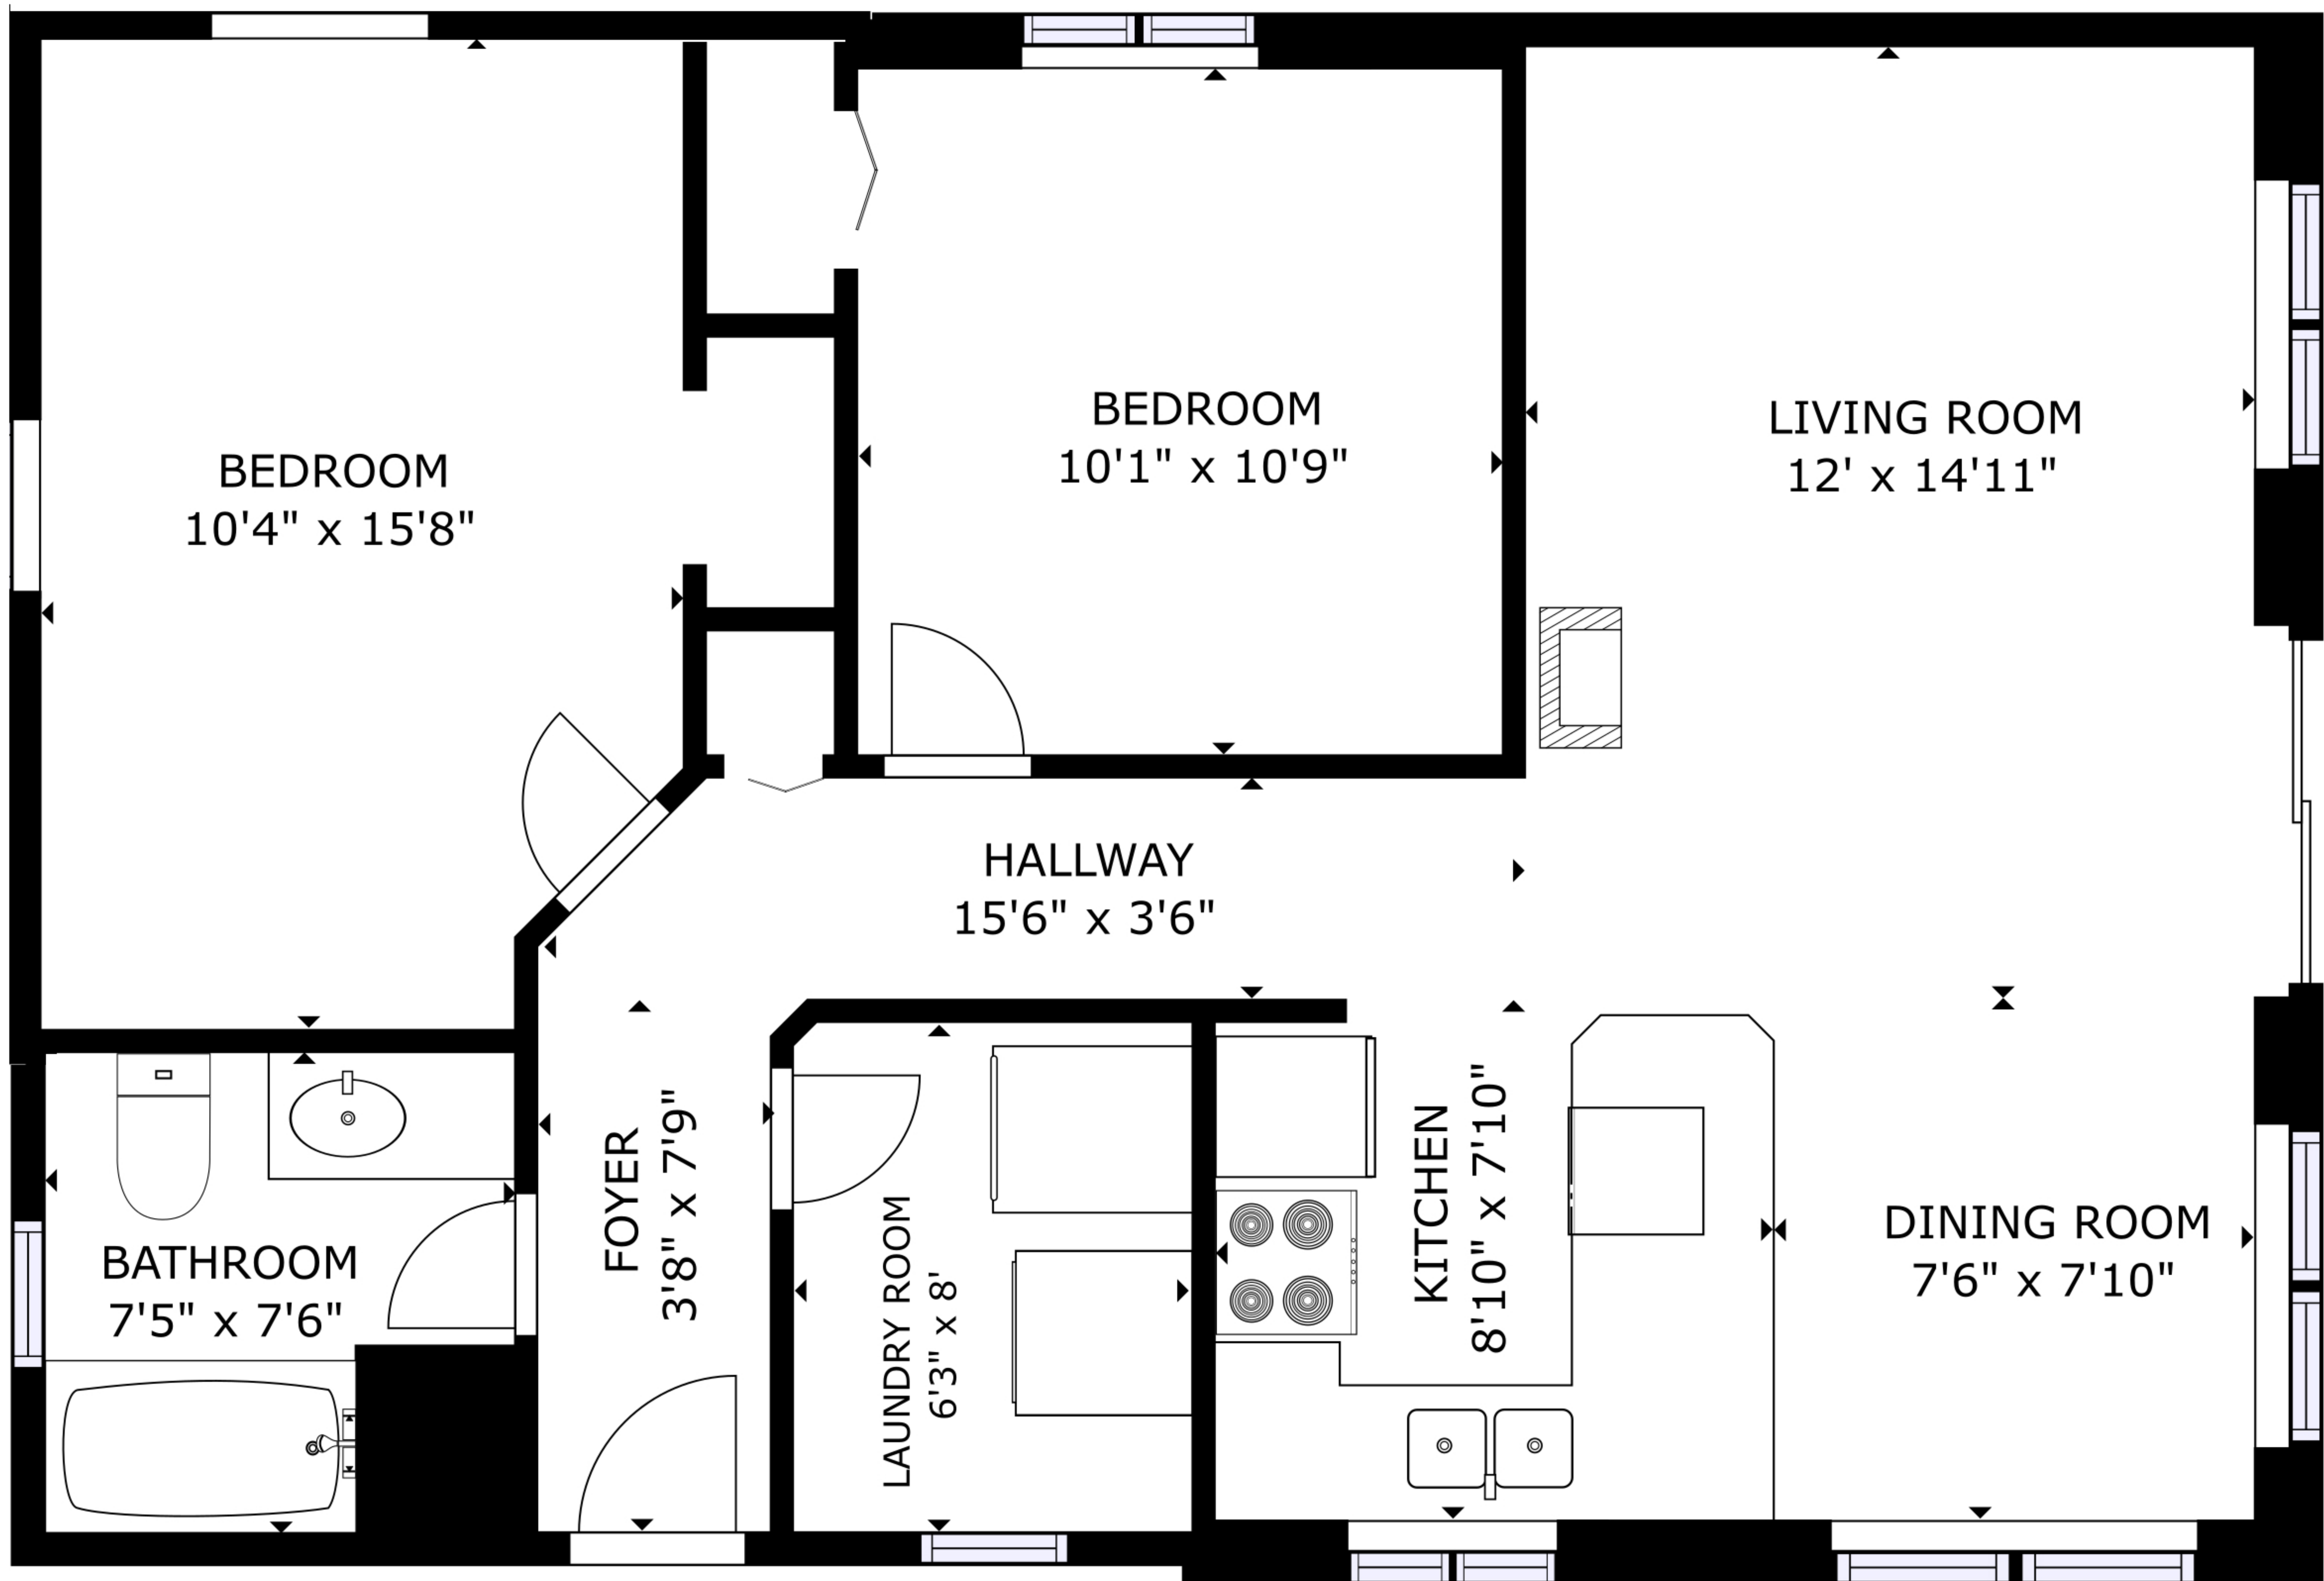

3743 Privateers Rd

Approximate internal sq ft: 850 sq ft

Prepared for the exclusive use of Emil Chervatin and Dockside Realty Ltd.
All measurements are approximate, buyer to verify if important