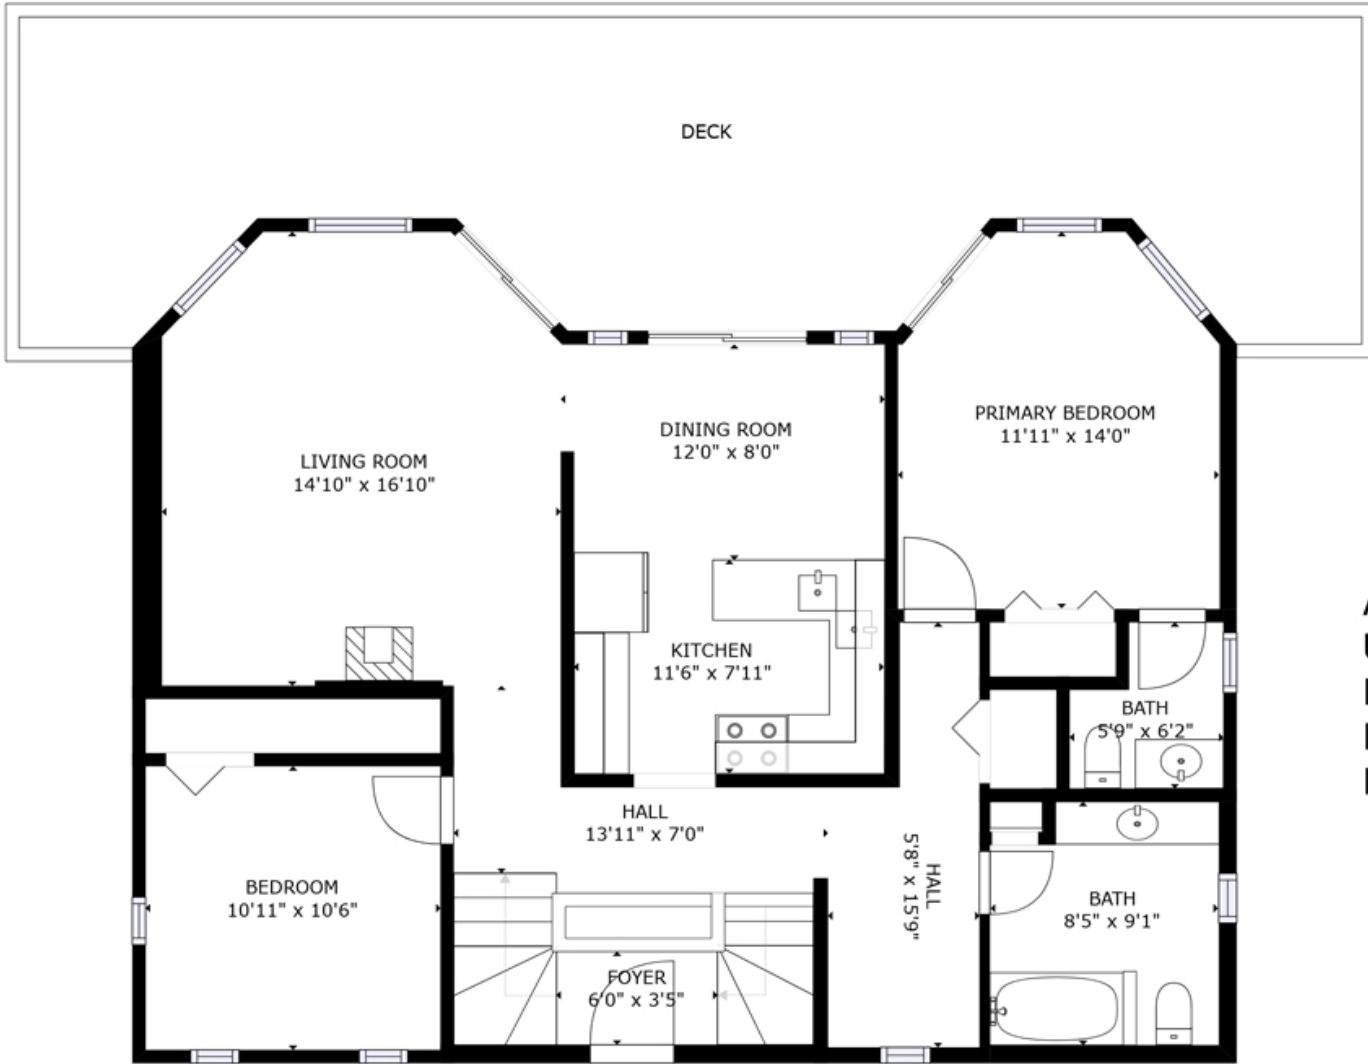

3773 Privateers Rd

Approximate internal sq ft:
 Upper level: 1125 sq ft
 Deck: 600 sq ft
 Lower level: 1075 sq ft
 Deck: 500 sq ft

Prepared for the exclusive use of Sam Boyte and Dockside Realty Ltd.
 All measurements are approximate and Buyer to verify if important.