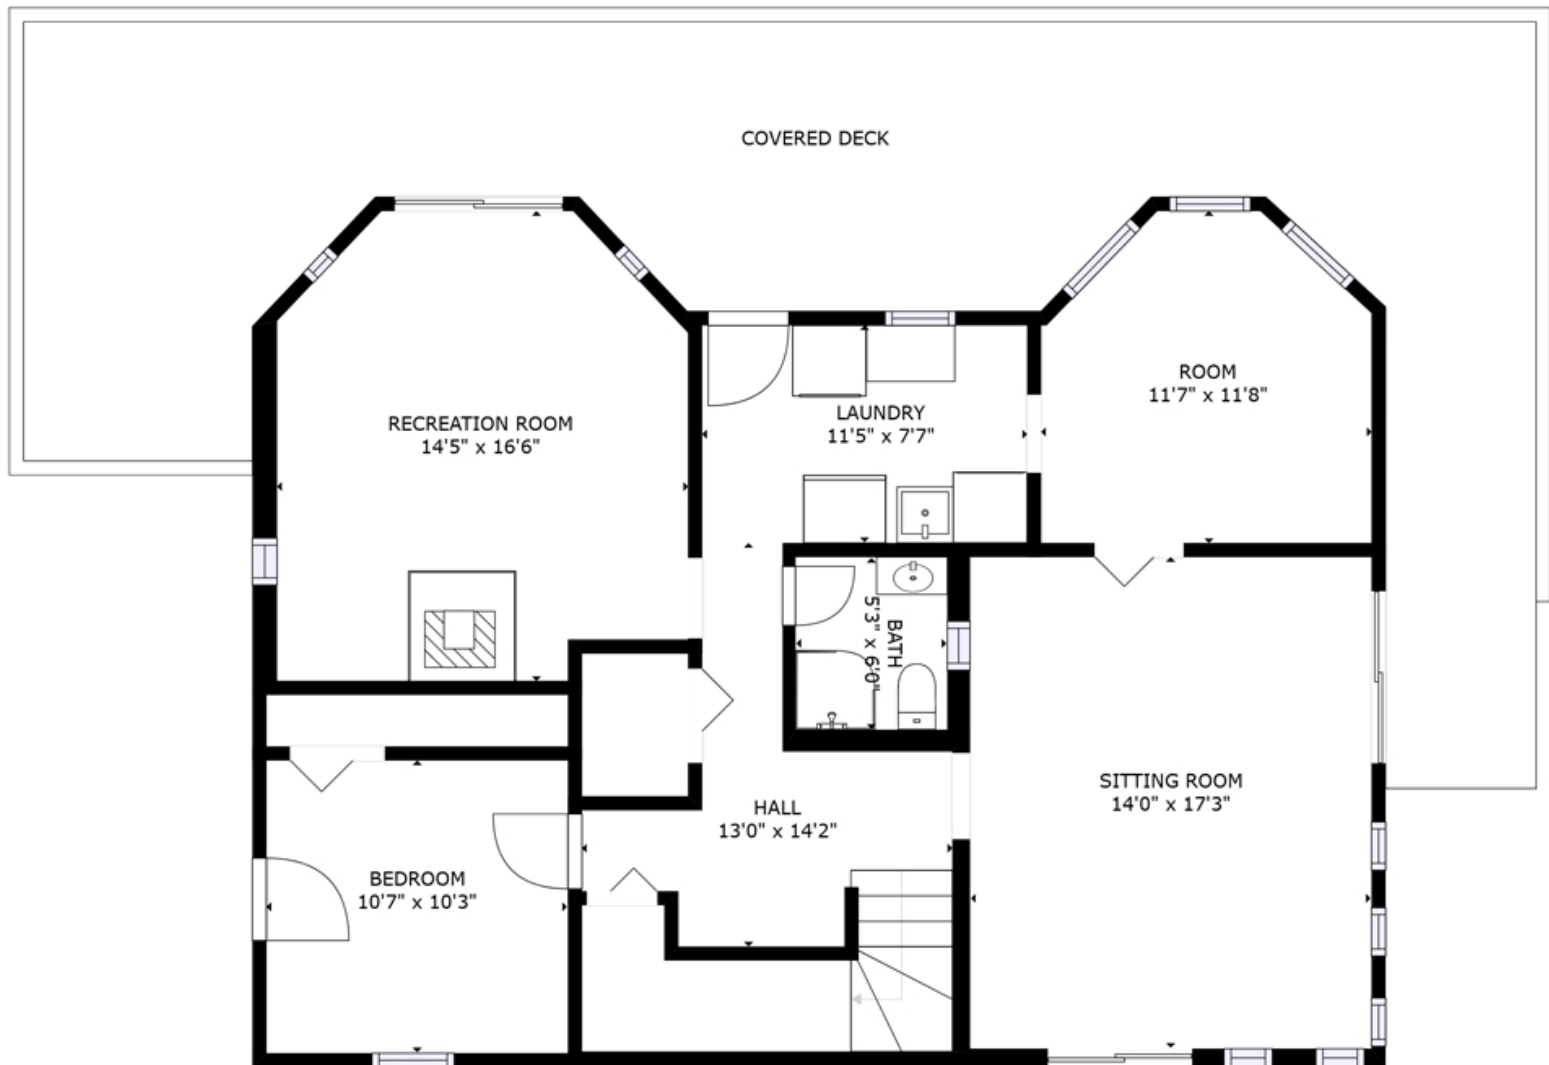

3773 Privateers Rd

Approximate internal sq ft:
 Upper level: 1125 sq ft
 Deck: 600 sq ft
 Lower level: 1075 sq ft
 Deck: 500 sq ft

Prepared for the exclusive use of Sam Boyte and Dockside Realty Ltd.
 All measurements are approximate and Buyer to verify if important.