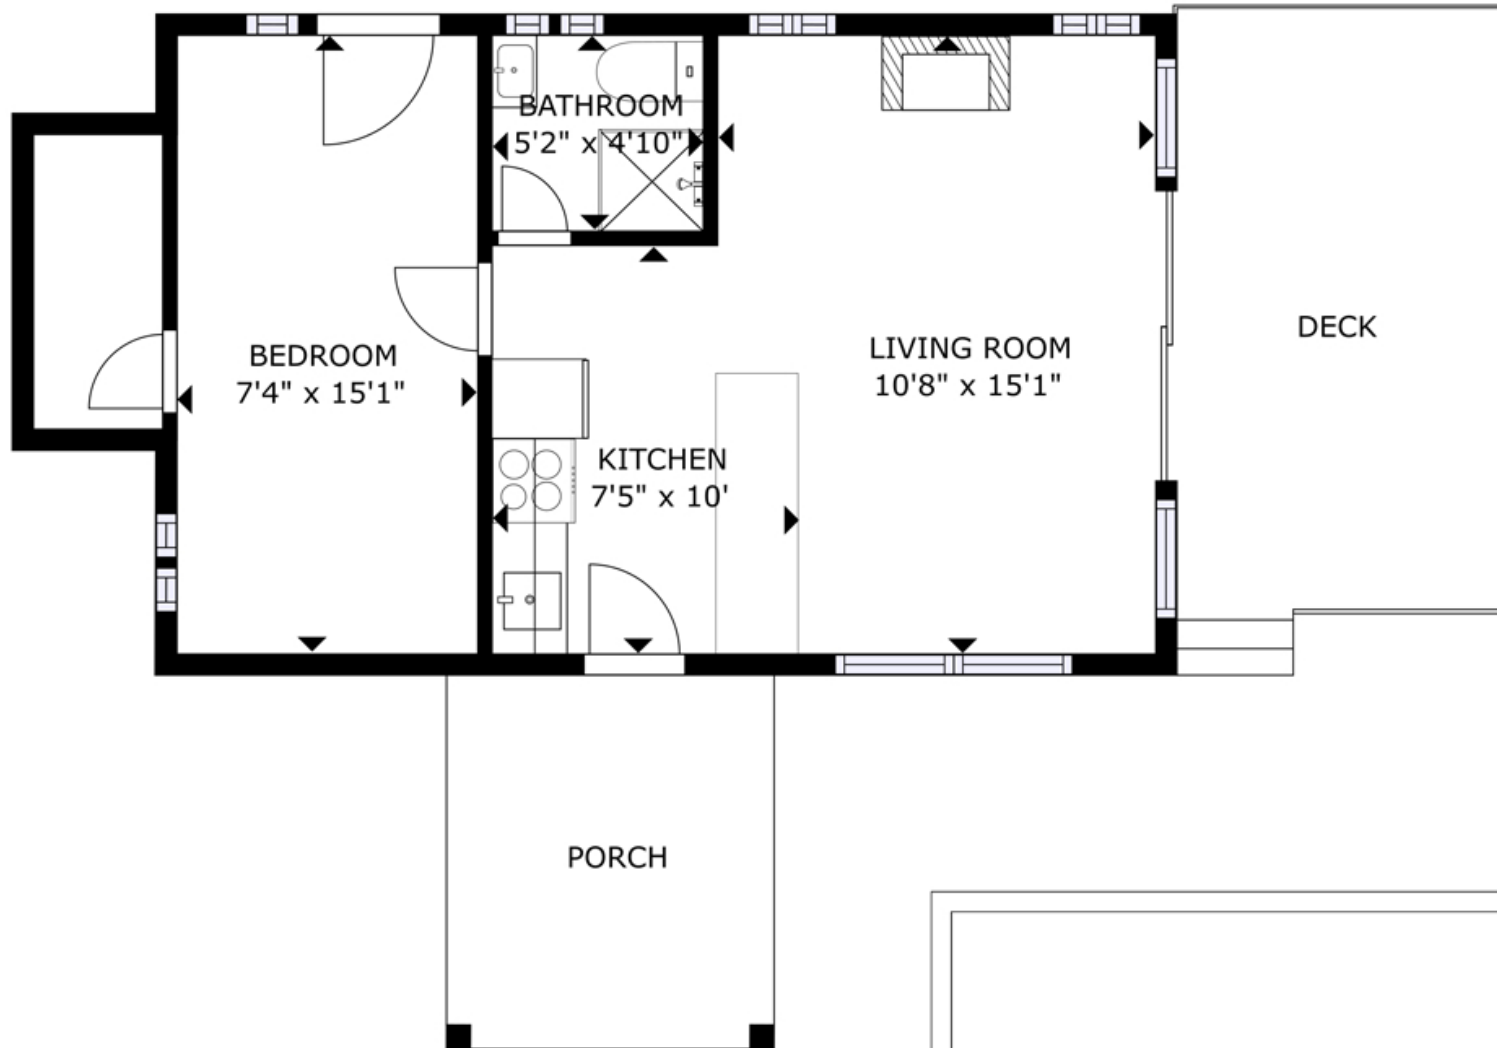

38214 Schooner Way

Main house approximate sq ft
Internal sq ft: 400 sq ft
Deck: 120 sq ft

Studio approximate sq ft
Internal sq ft: 260 sq ft
Deck: 170 sq ft

Prepared for the exclusive use of Sam Boyte and Dockside Realty Ltd.
All measurements are approximate and Buyer to verify if important.