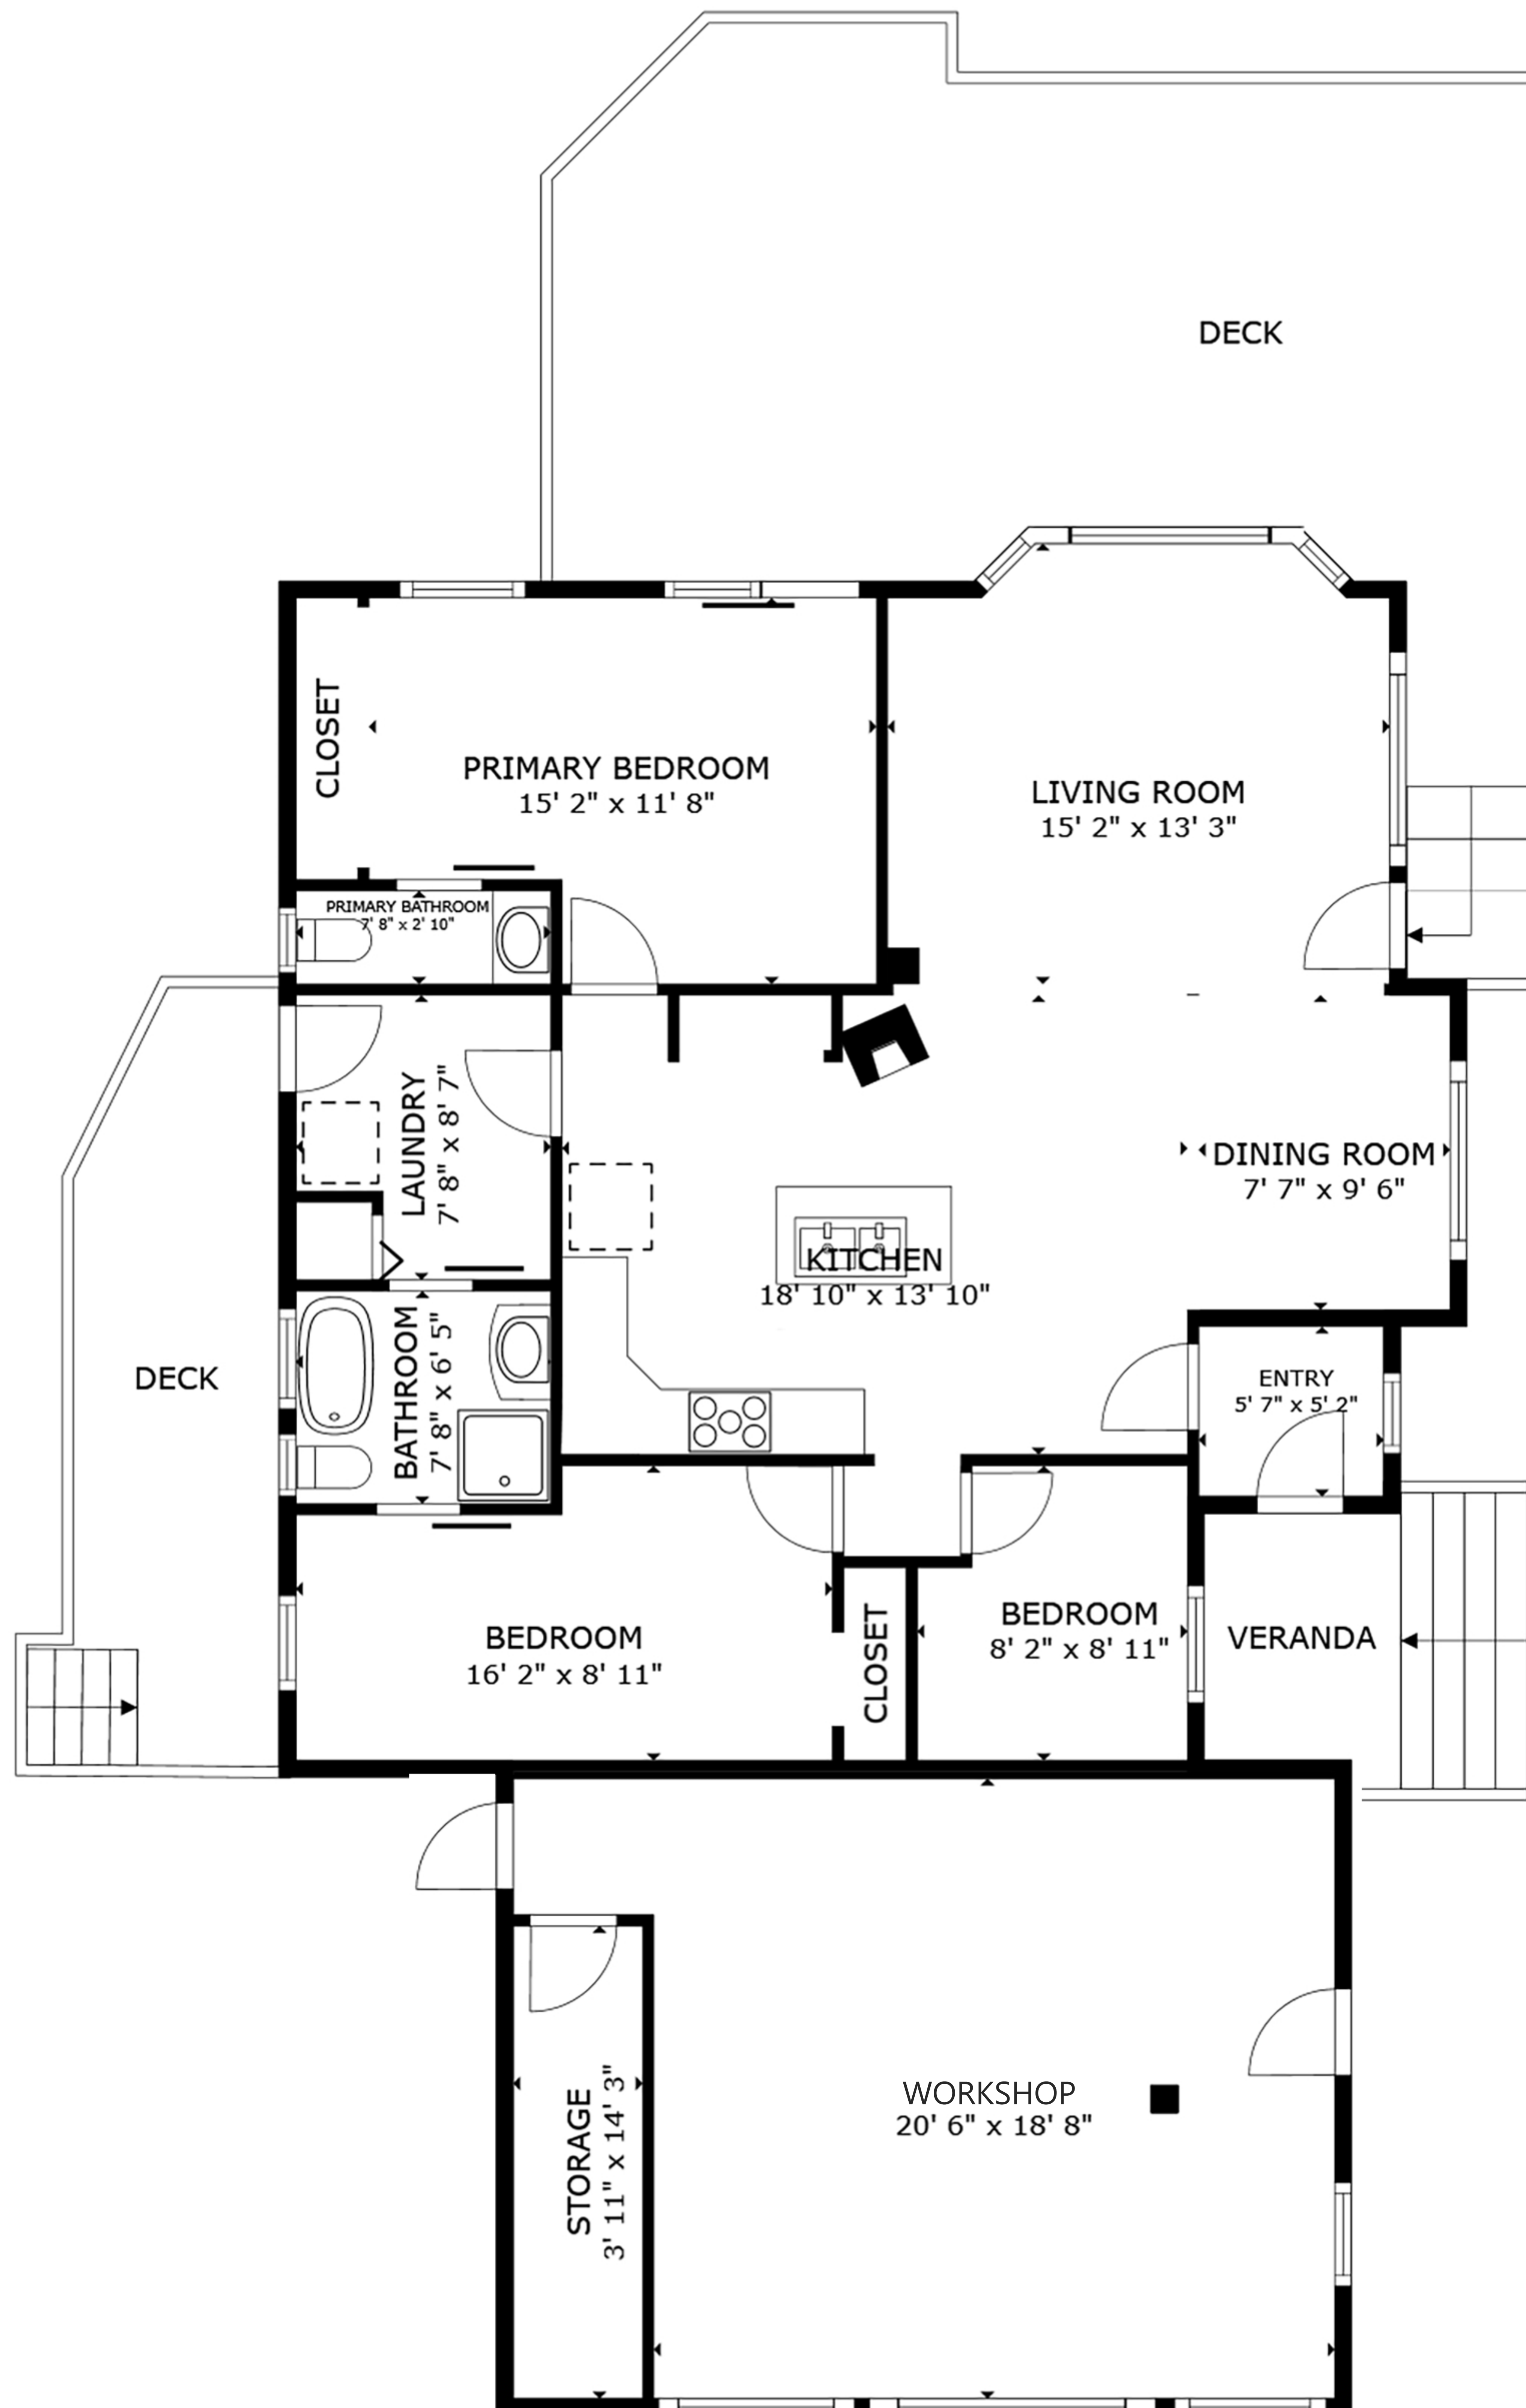

# 4706 Scarff Rd

Approximate internal sq ft:

Main house: 1350 sq ft

Decks: 630 sq ft

Workshop: 440 sq ft