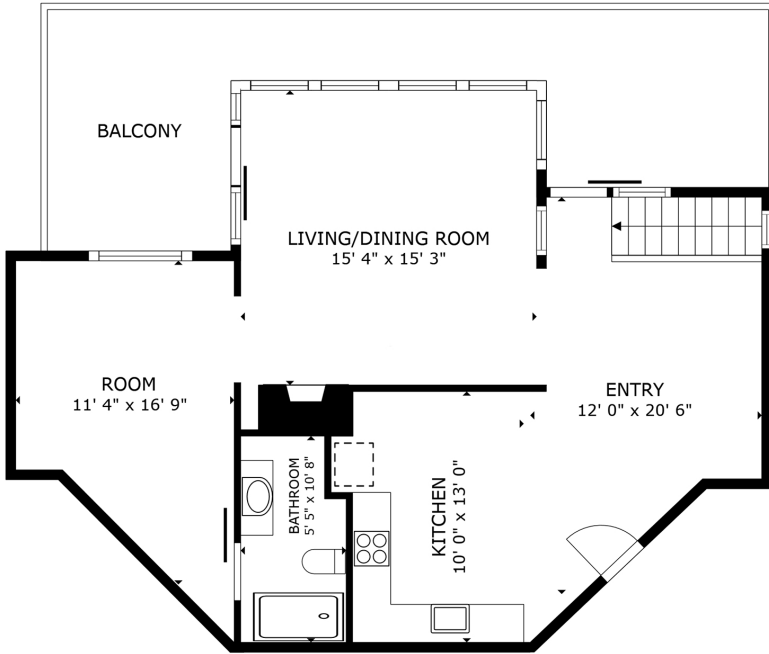

# 4708 Canal Rd

Prepared for the exclusive use of Emil Chervatin and Dockside Realty Ltd.  
All measurements are approximate, buyer to verify if important