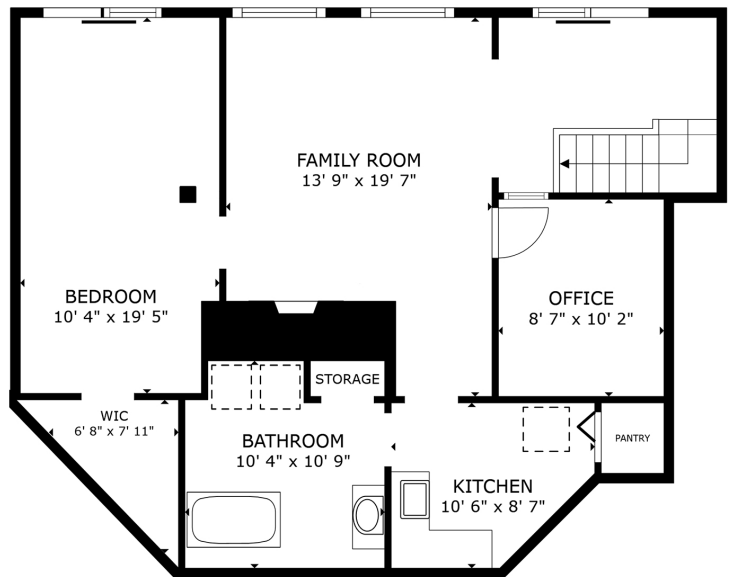

# 4708 Canal Rd

Prepared for the exclusive use of Emil Chervatin and Dockside Realty Ltd.  
All measurements are approximate, buyer to verify if important