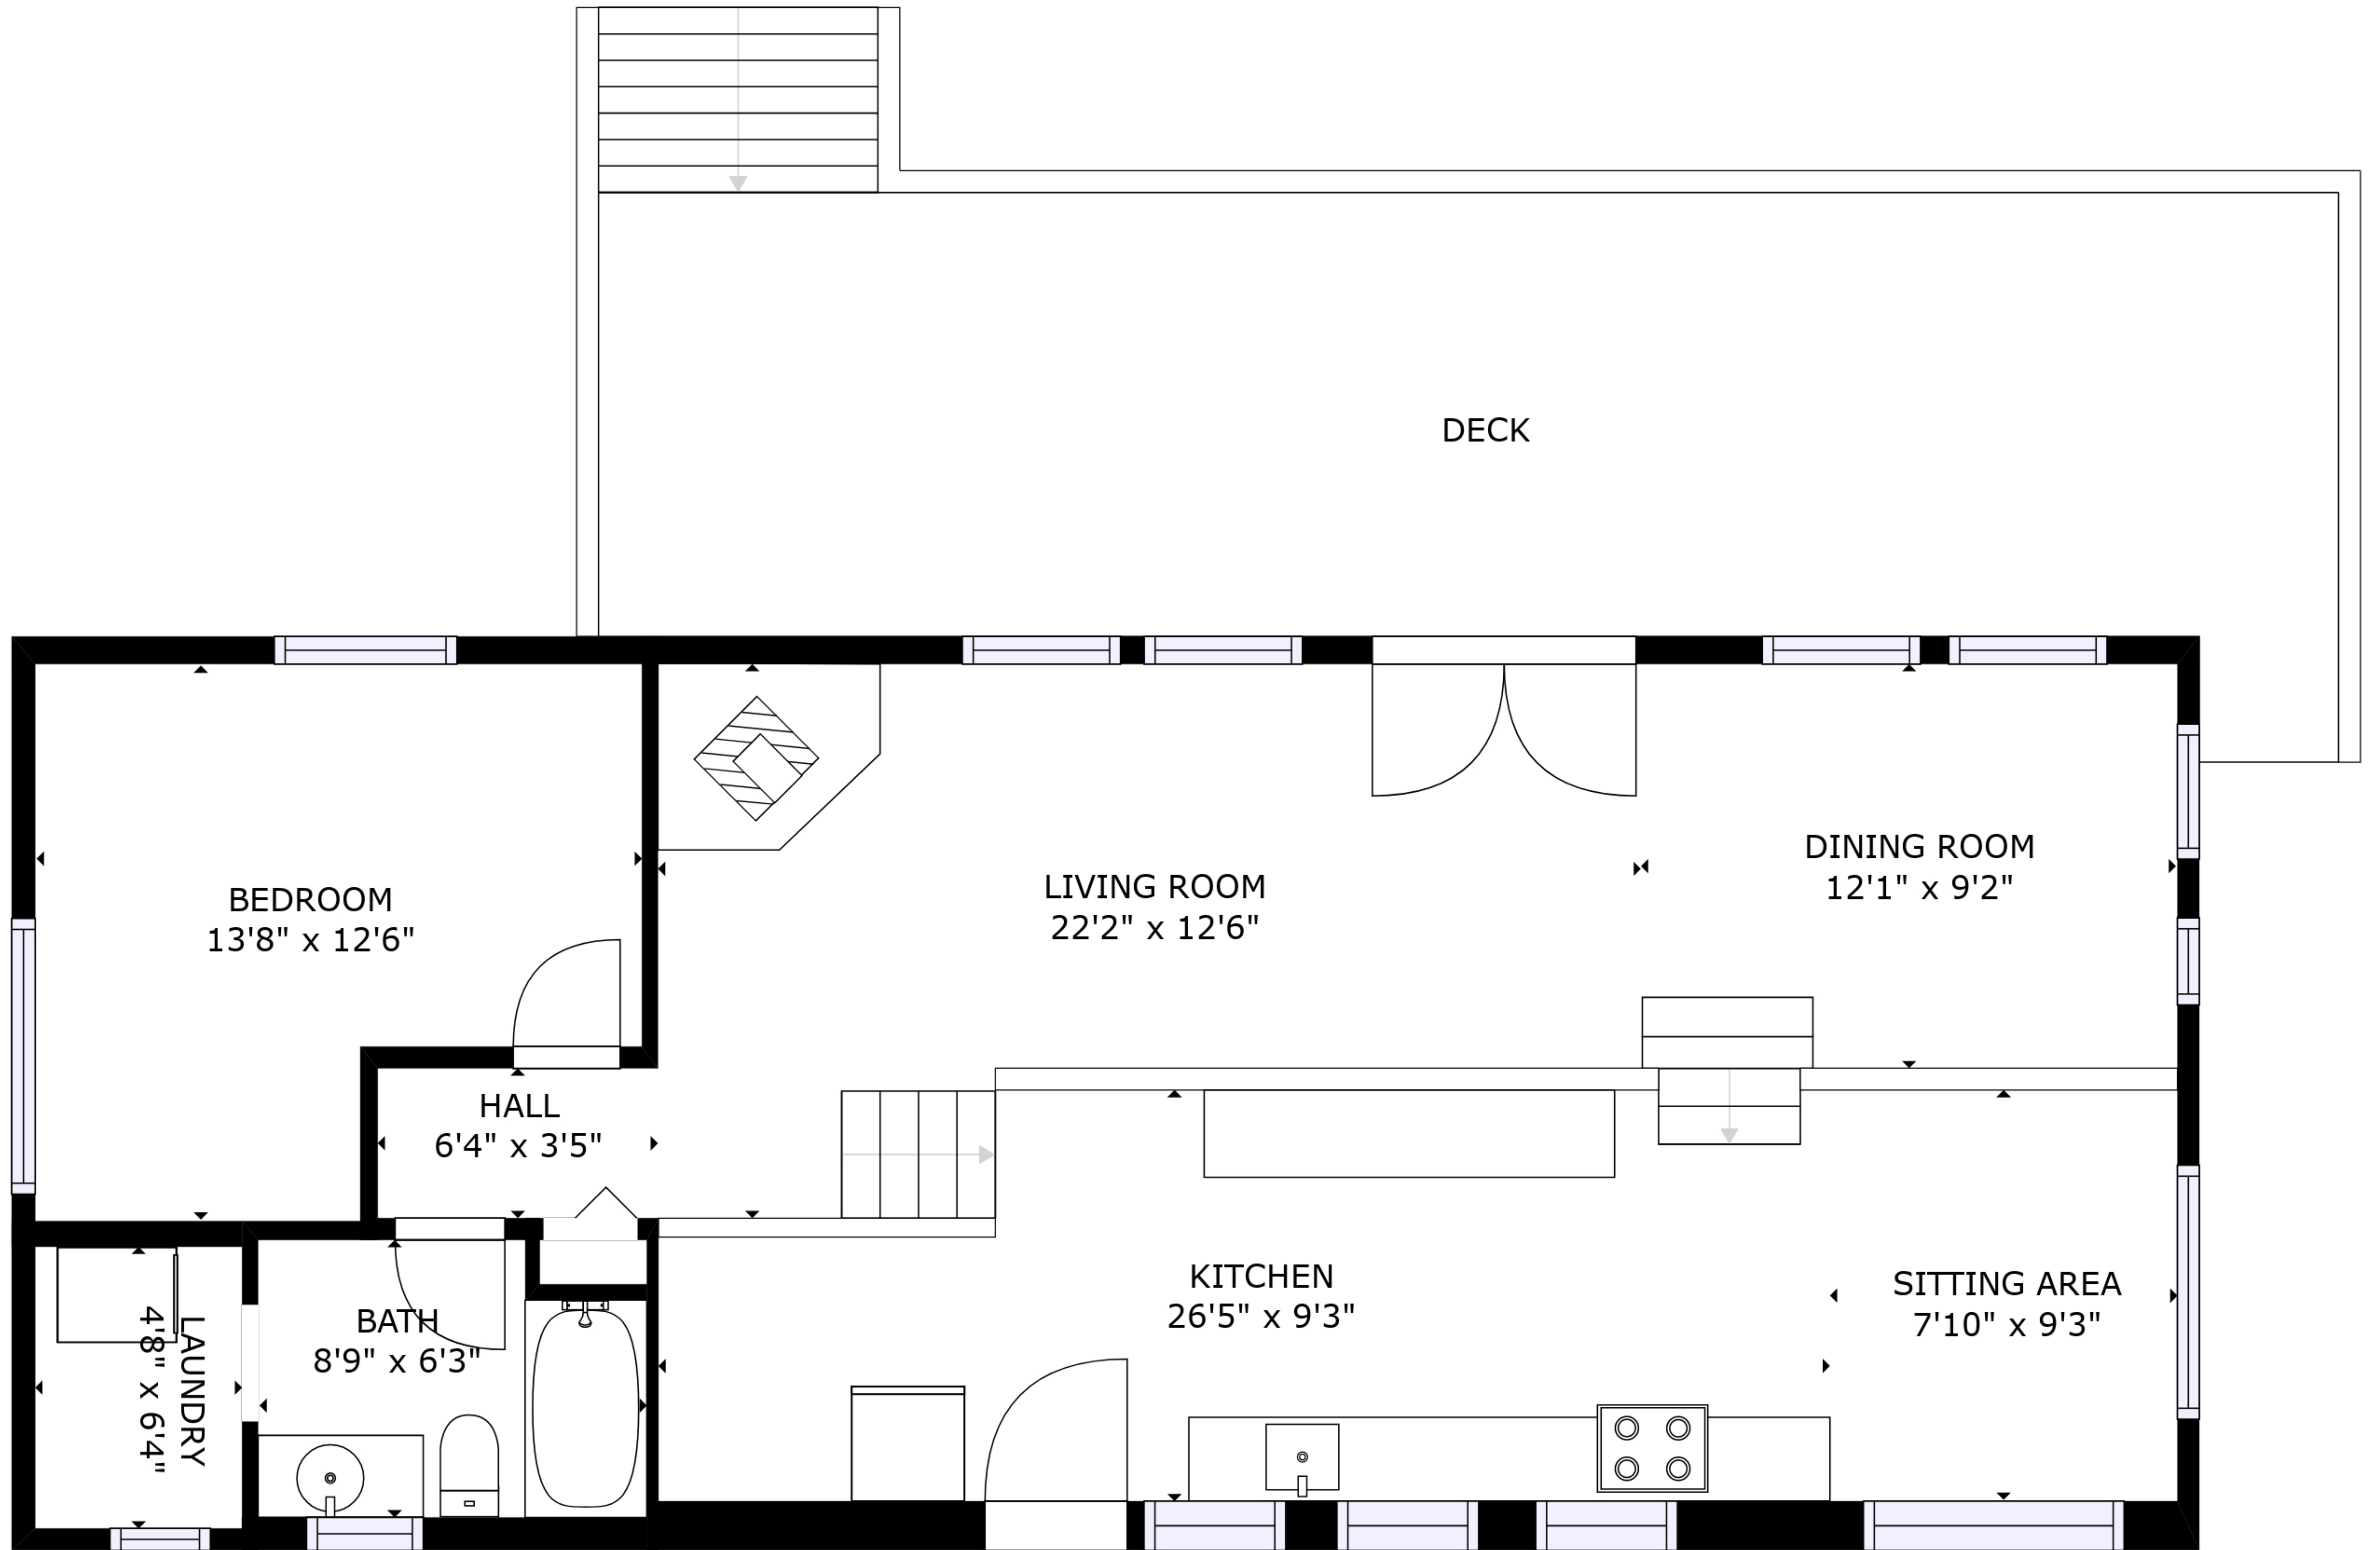

643 Tumbo Channel Rd.

Approximate internal sq ft:
Indoor space: 950 sq ft
Deck: 400 sq ft