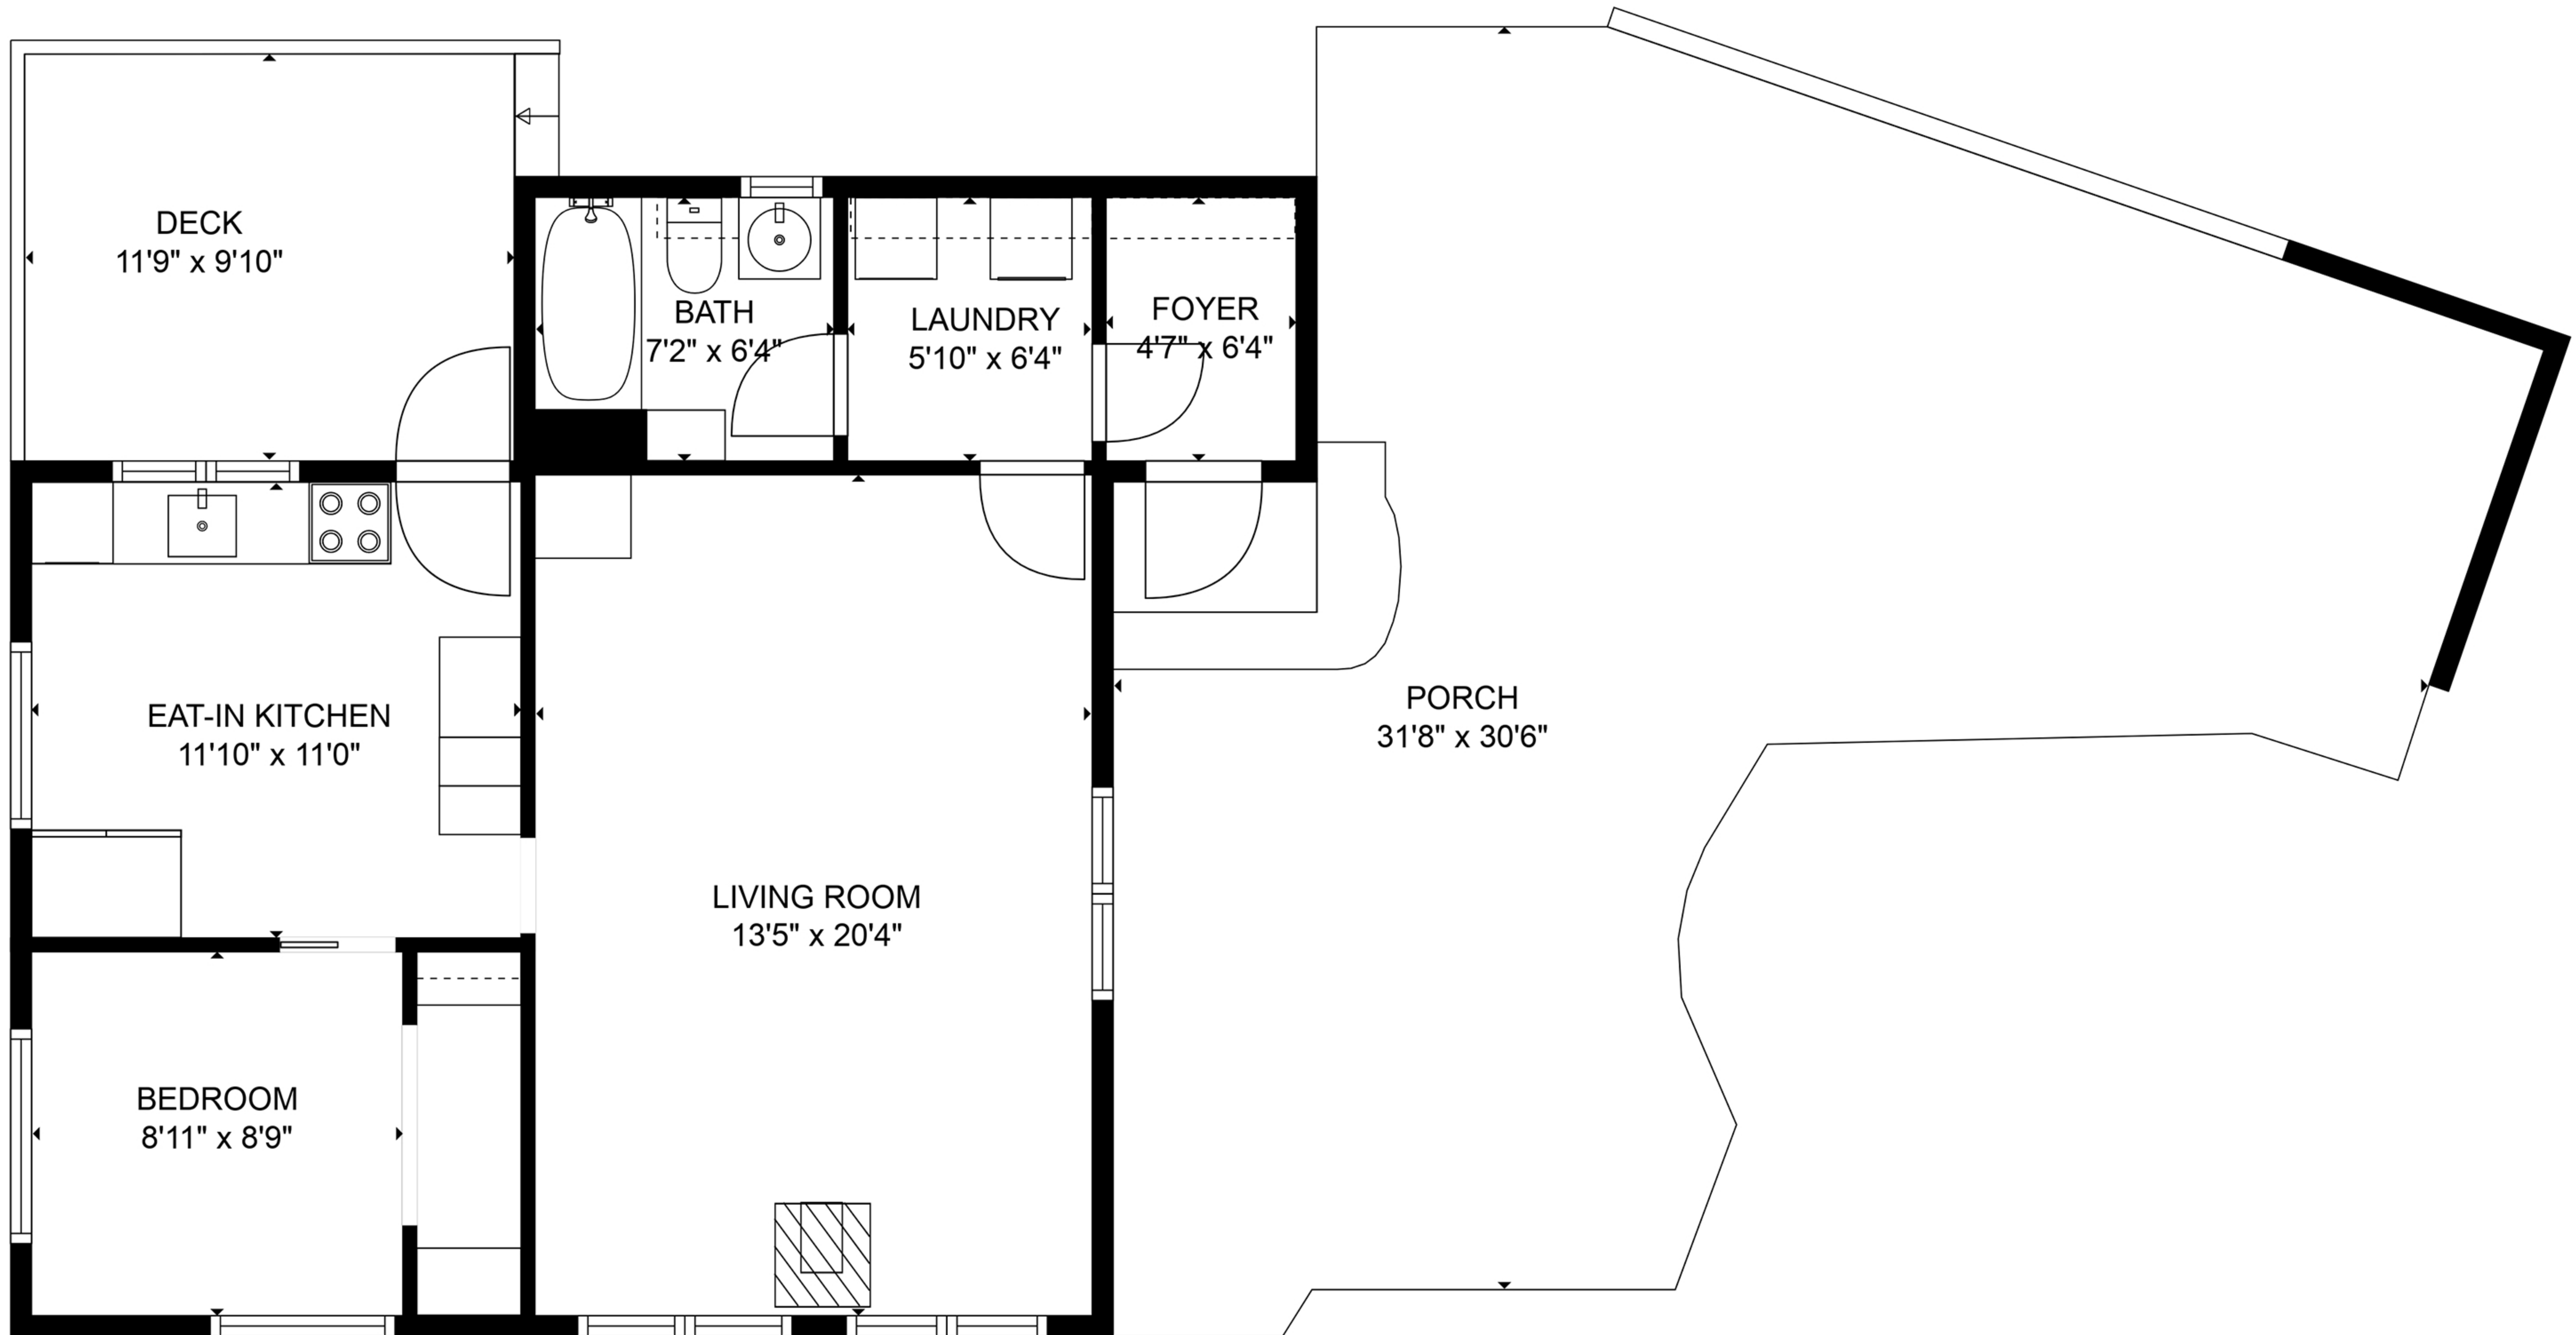

6627 Razor Point Rd

Approximate sq ft:
House: 650 sq ft:
Deck: 125 sq ft:
Porch: 650 sq ft

Prepared for the exclusive use of Sam Boyte and Dockside Realty Ltd.
All measurements are approximate and Buyer to verify if important.