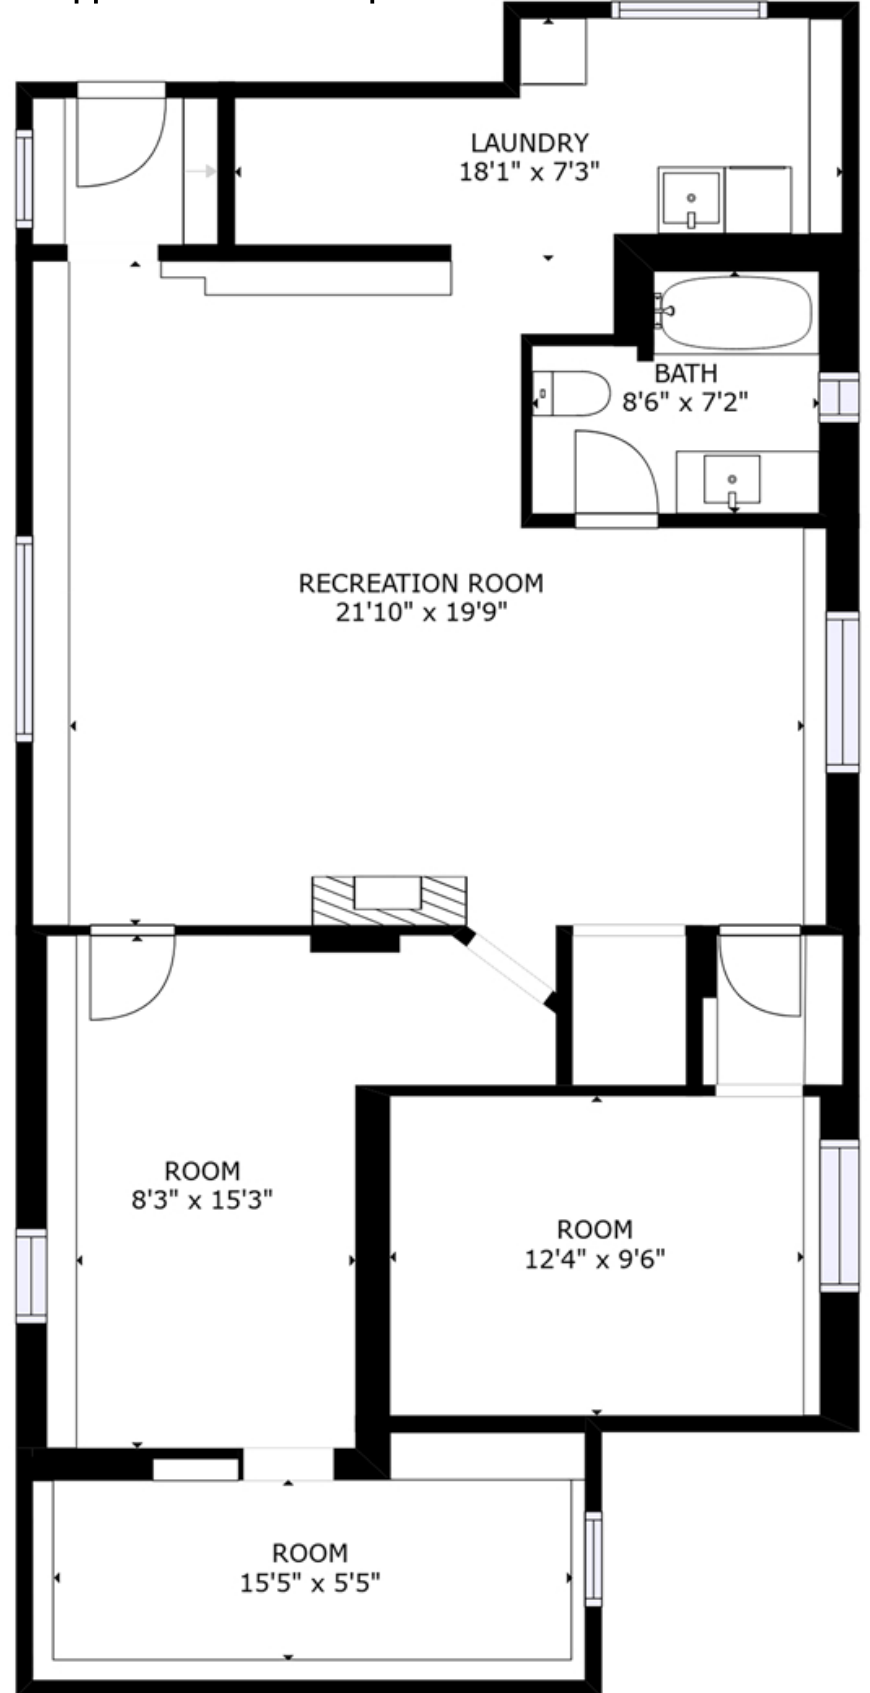

# 960 Lavender Ave

Main level:  
Approximate 1110 sq ft

Lower level:  
Approximate 1100 sq ft

Prepared for the exclusive use of Sam Boyte and Dockside Realty Ltd.  
All measurements are approximate and Buyer to verify if important.