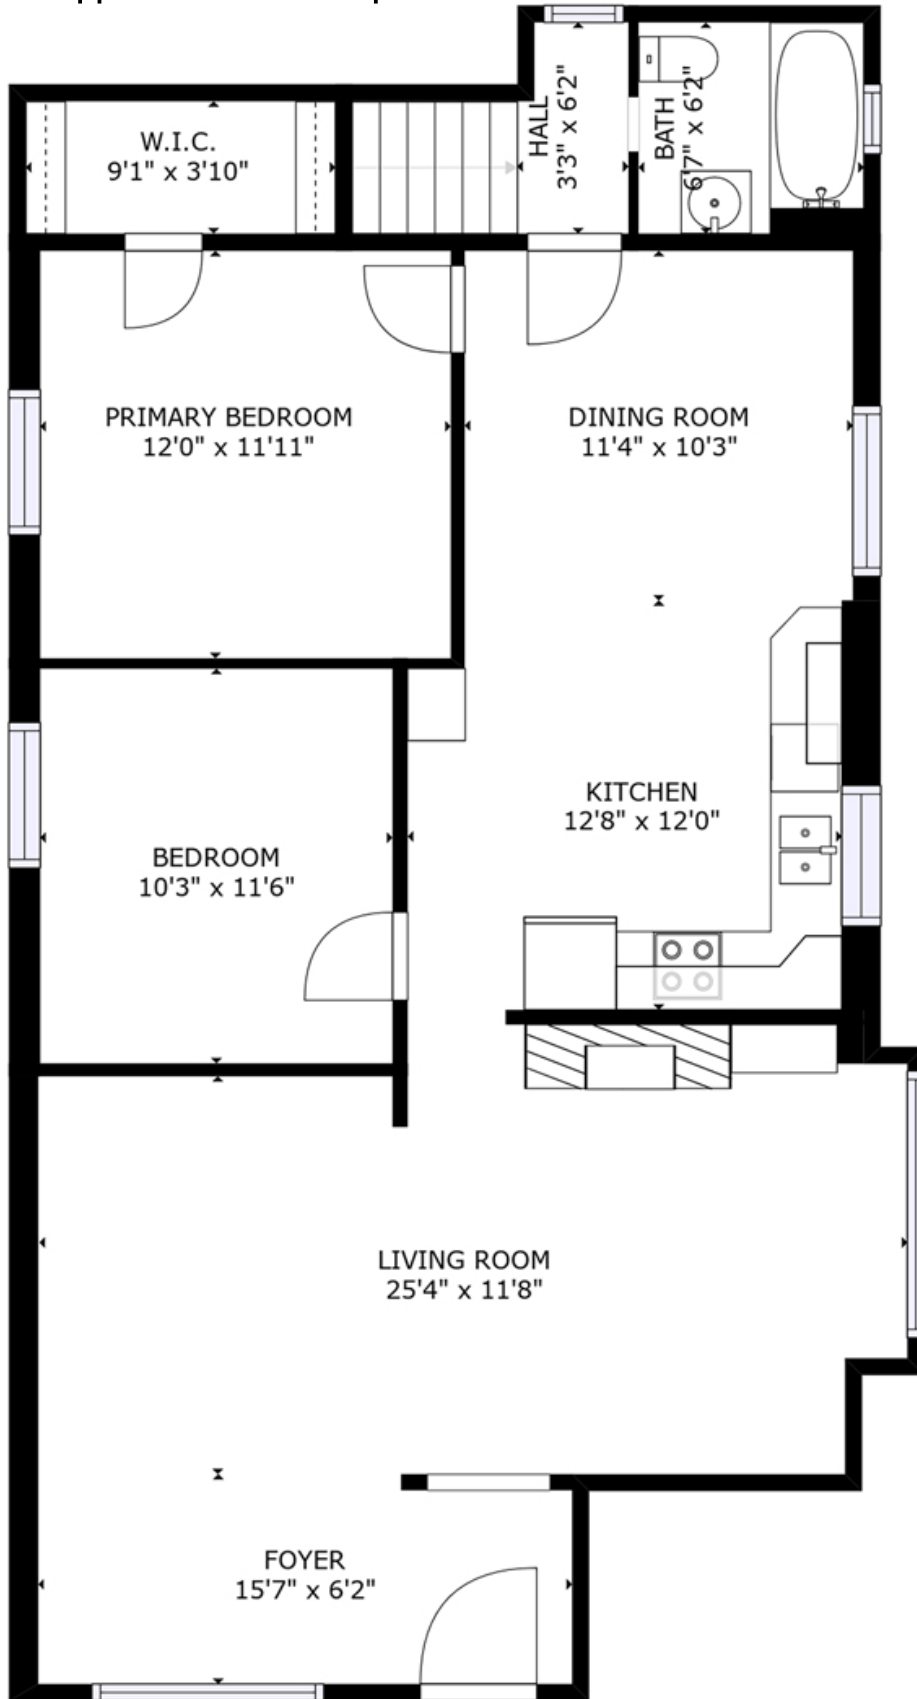

# 960 Lavender Ave

Main level:  
Approximate 1110 sq ft

Lower level:  
Approximate 1100 sq ft

Prepared for the exclusive use of Sam Boyte and Dockside Realty Ltd.  
All measurements are approximate and Buyer to verify if important.