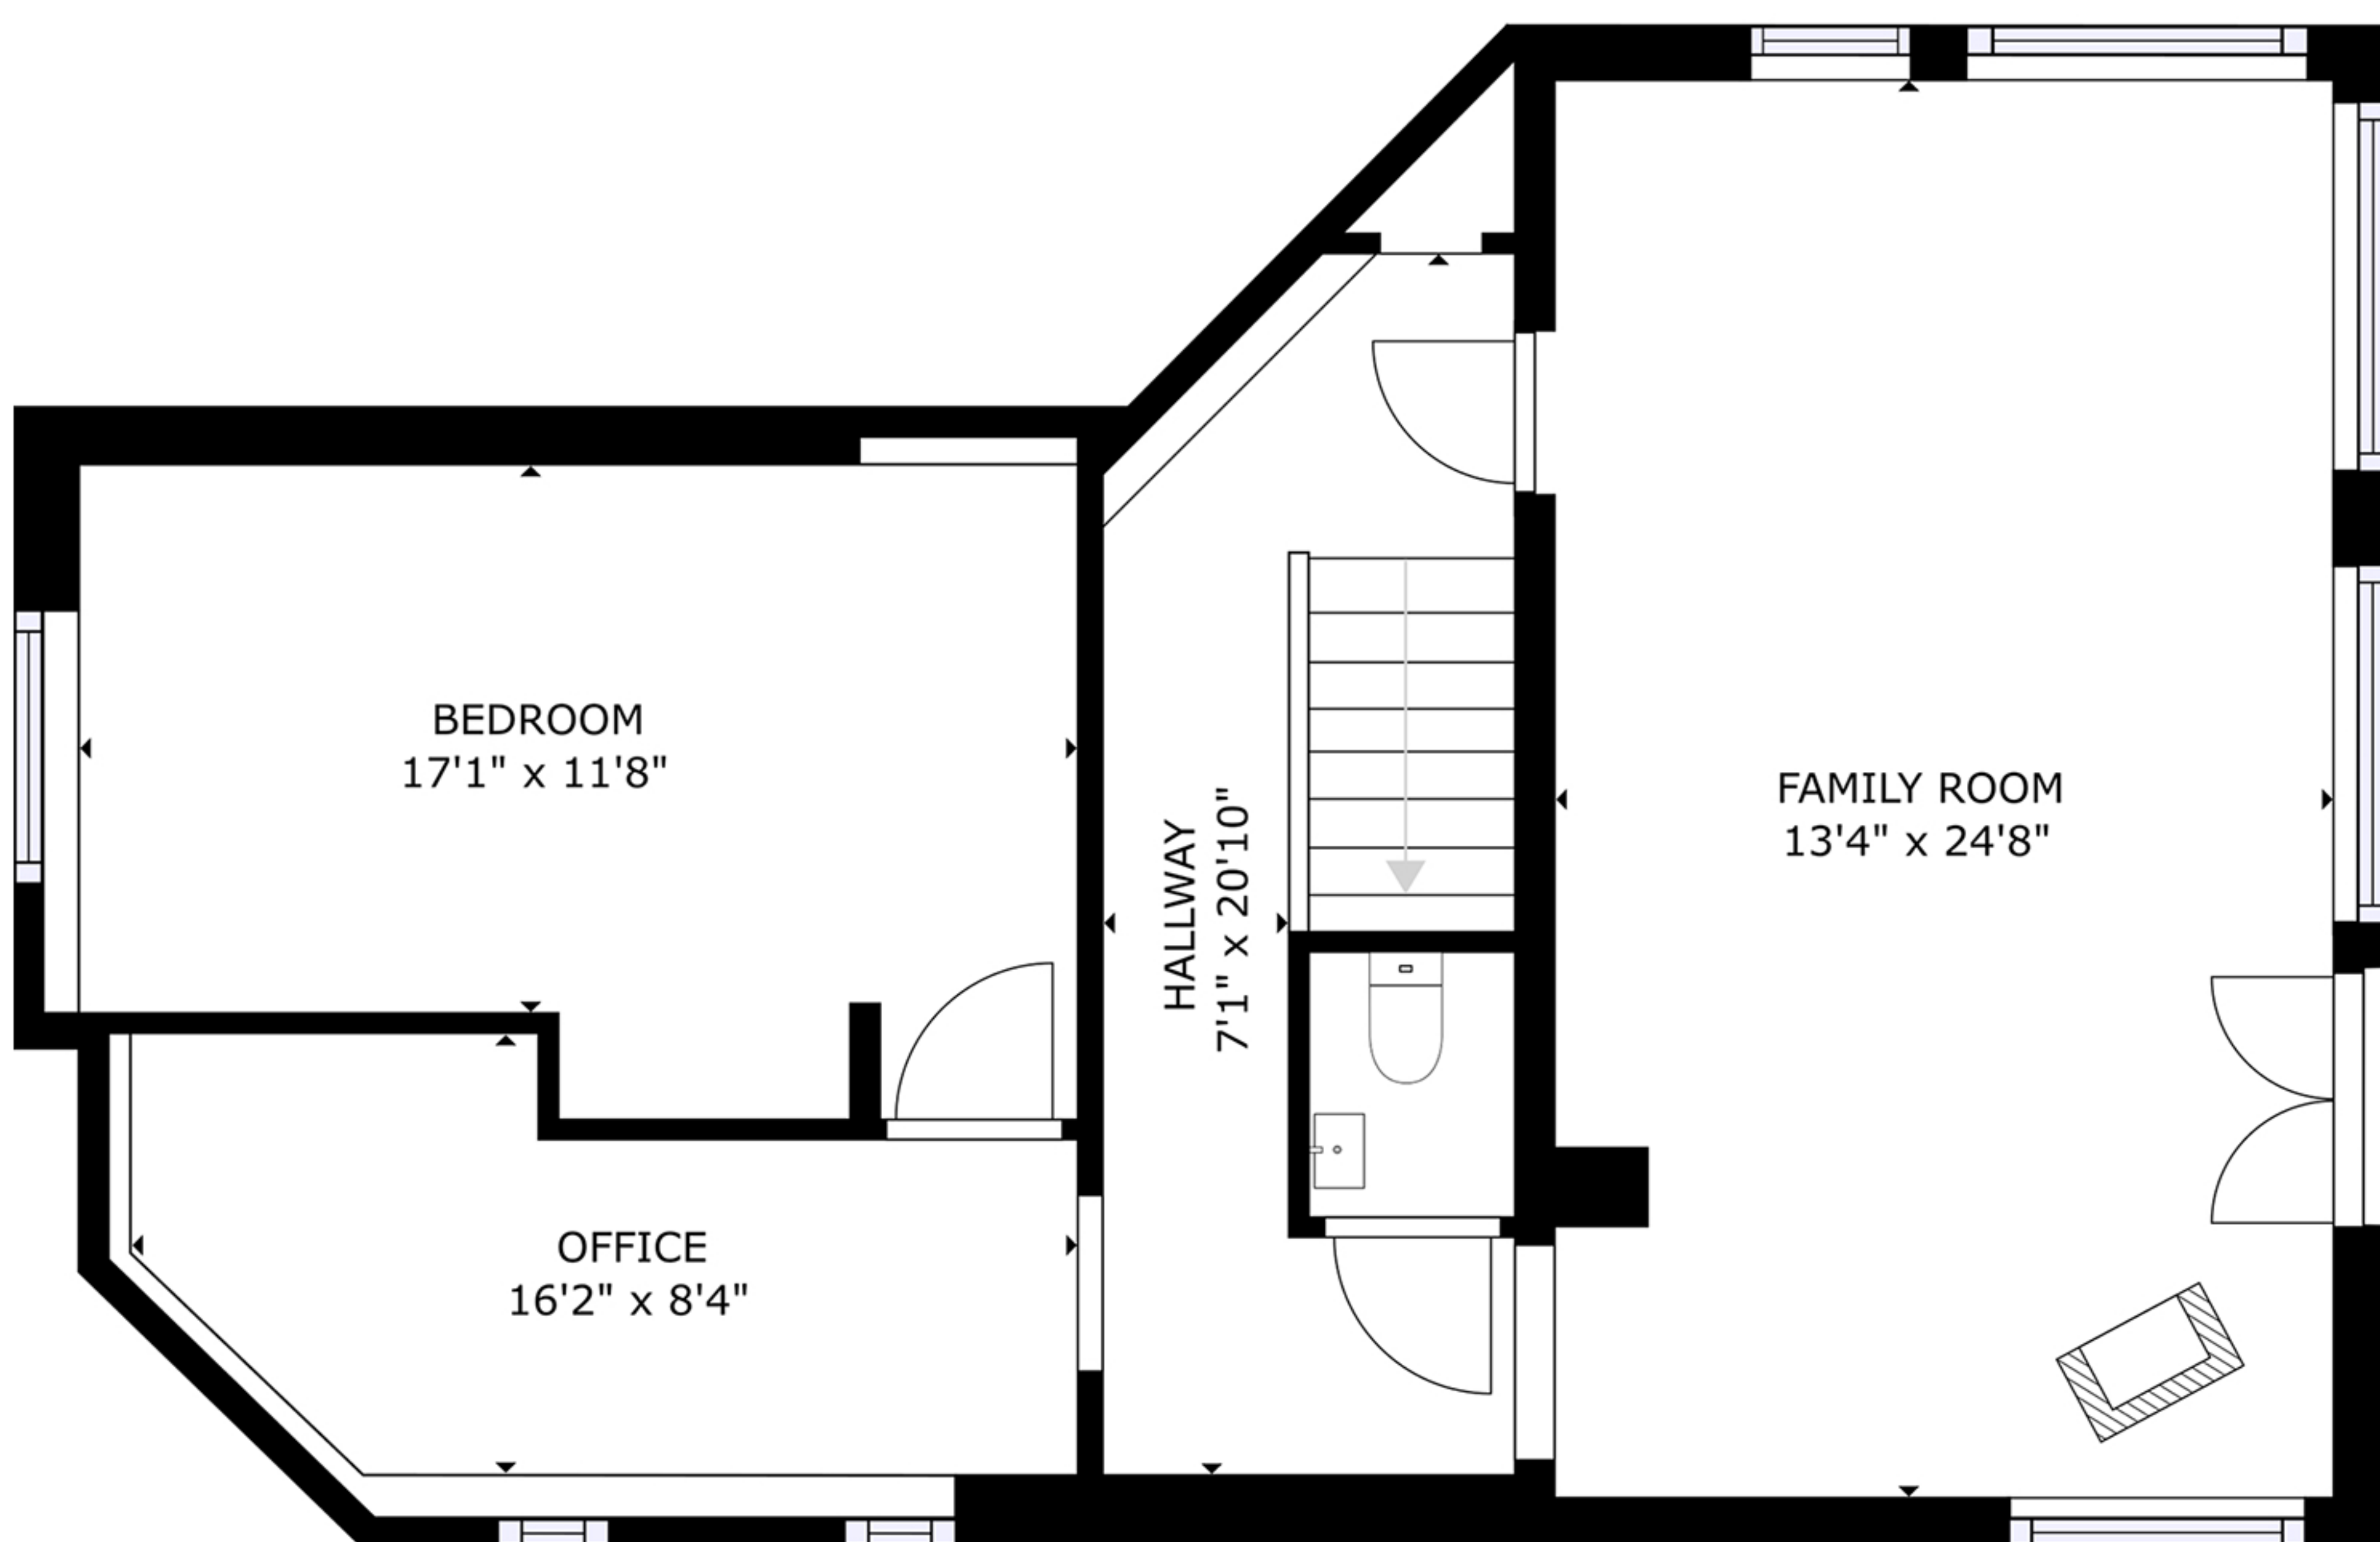

3705 Bosuns Cr

Approximate sq ft:
Main level: 1350 sq ft
Deck: 360 sq ft
Upper level: 475 sq ft
Lower level: 825 sq ft

Lower level:

Upper level:

Prepared for the exclusive use of Colin Denton and Dockside Realty Inc.
All measurements are approximate, buyer to verify if important.