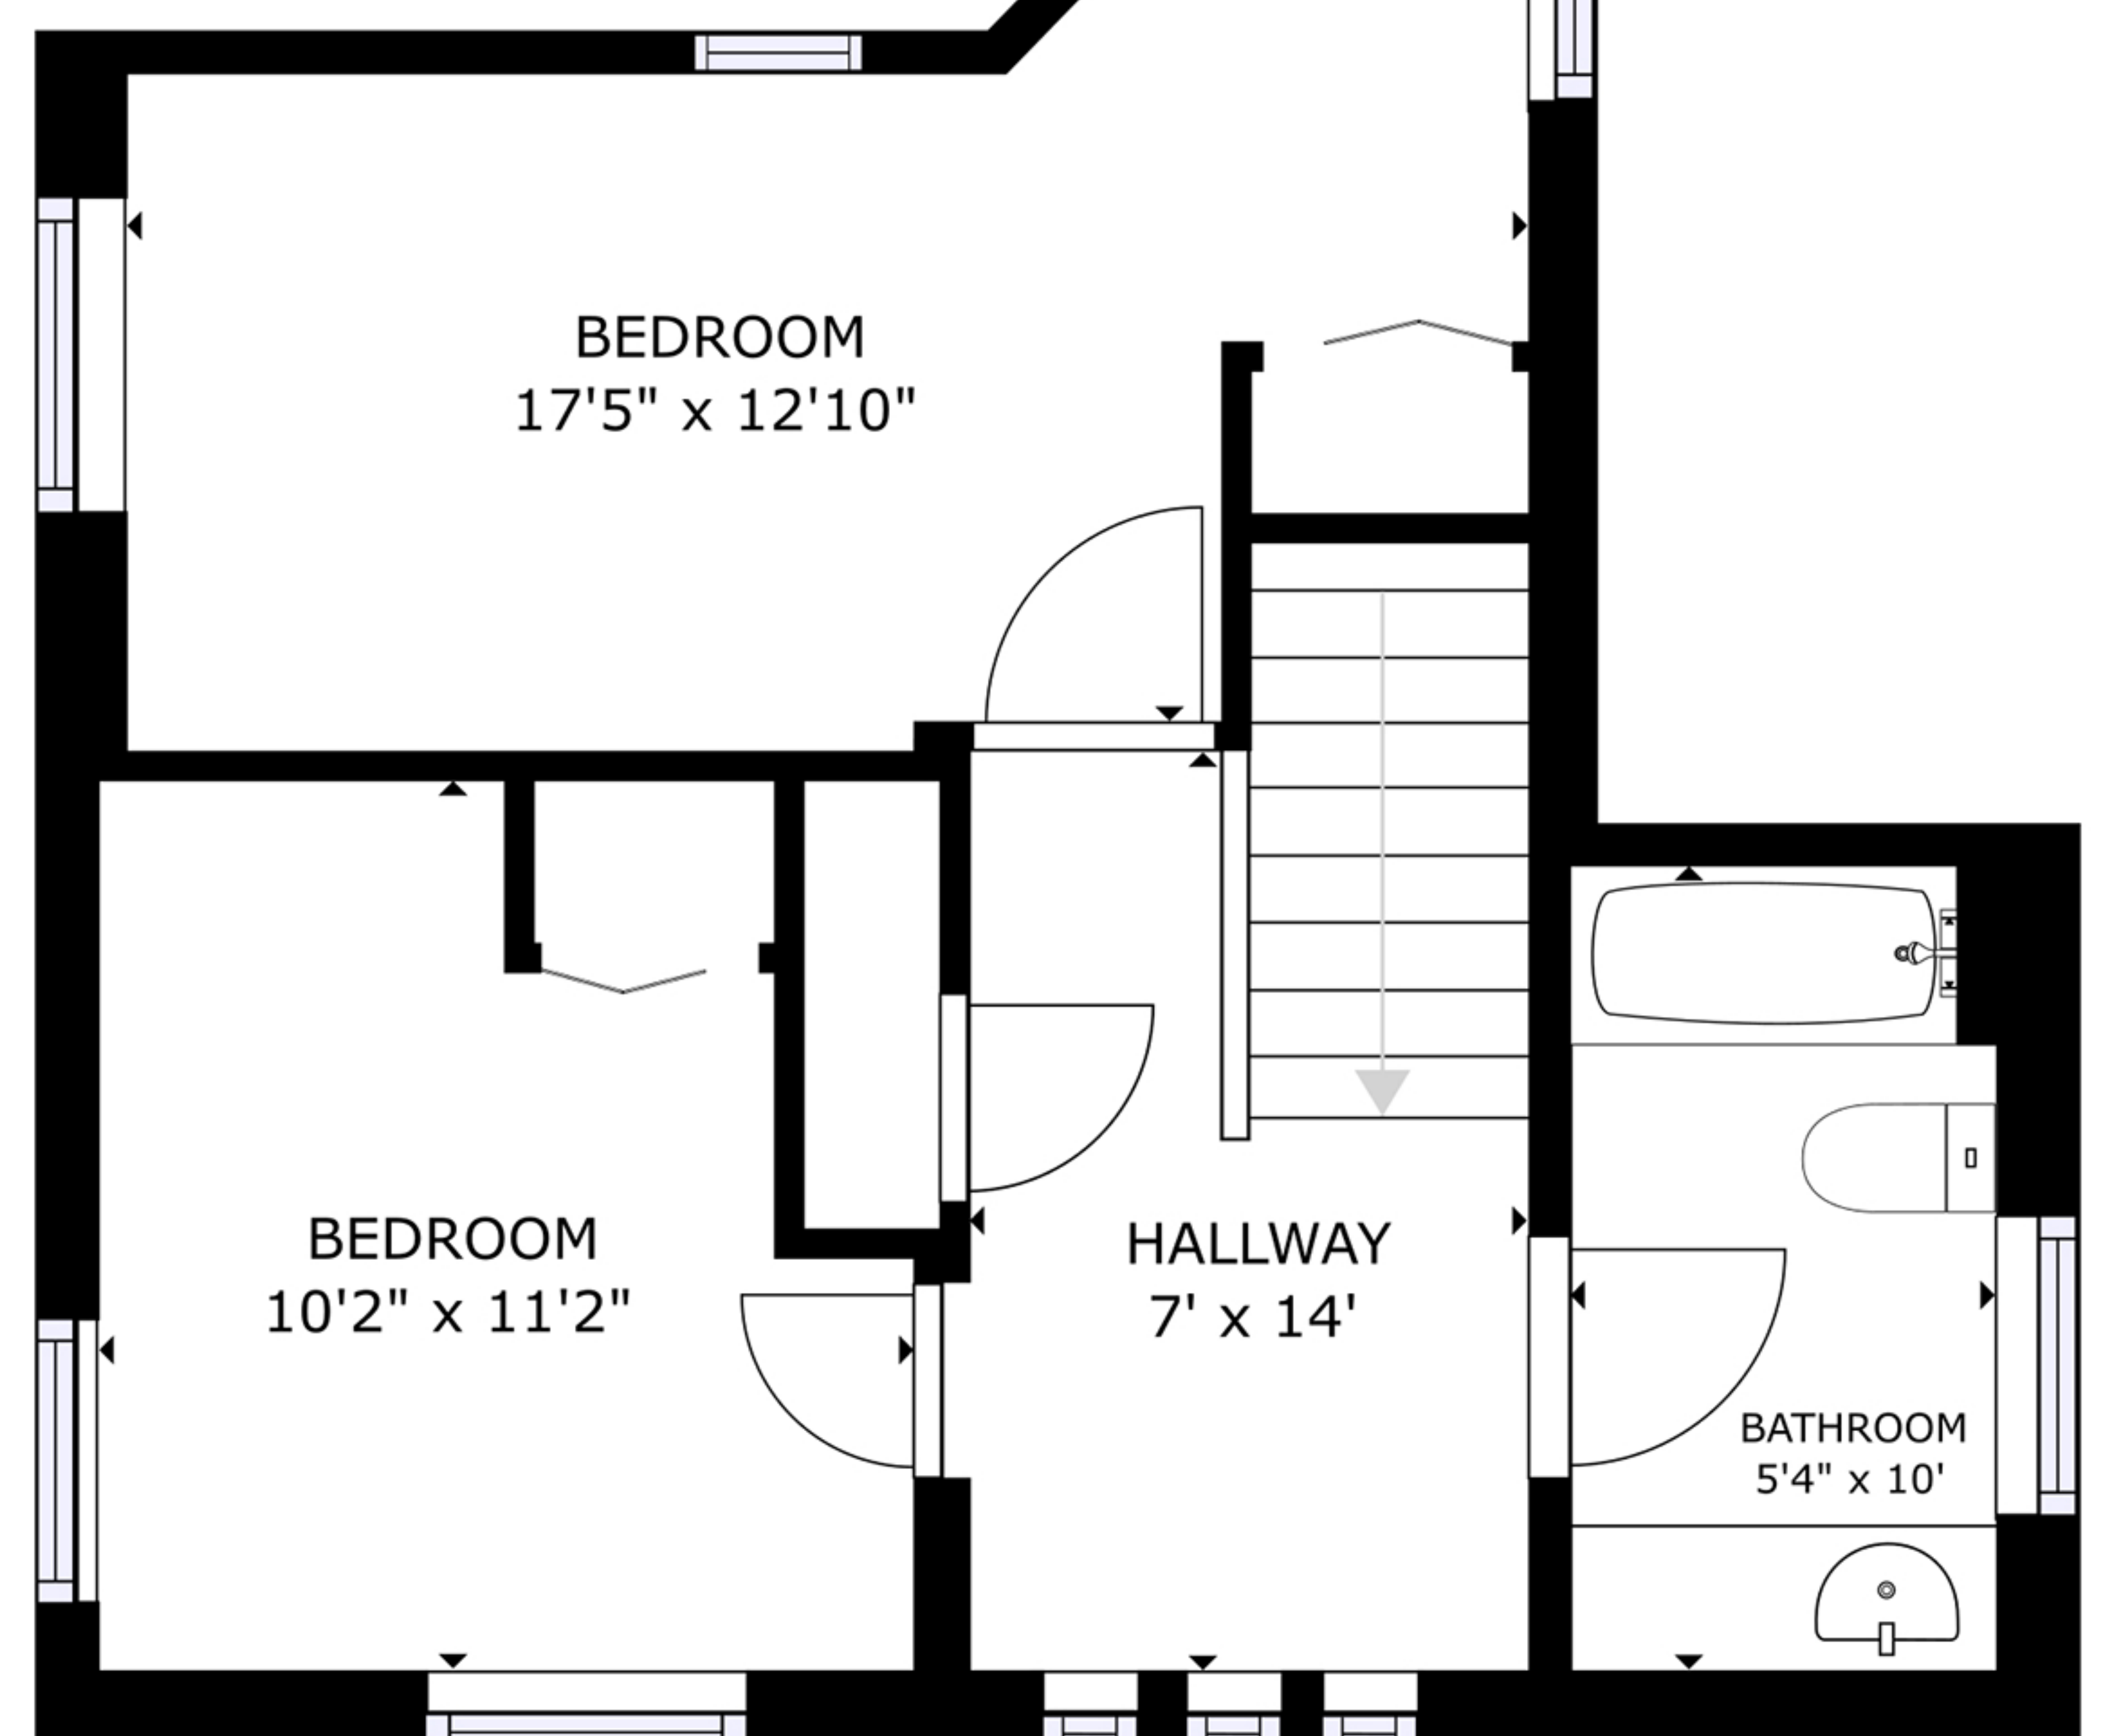

3705 Bosuns Cr

Approximate sq ft:
Main level: 1350 sq ft
Deck: 360 sq ft
Upper level: 475 sq ft
Lower level: 825 sq ft

Lower level:

Upper level:

Prepared for the exclusive use of Colin Denton and Dockside Realty Inc.
All measurements are approximate, buyer to verify if important.