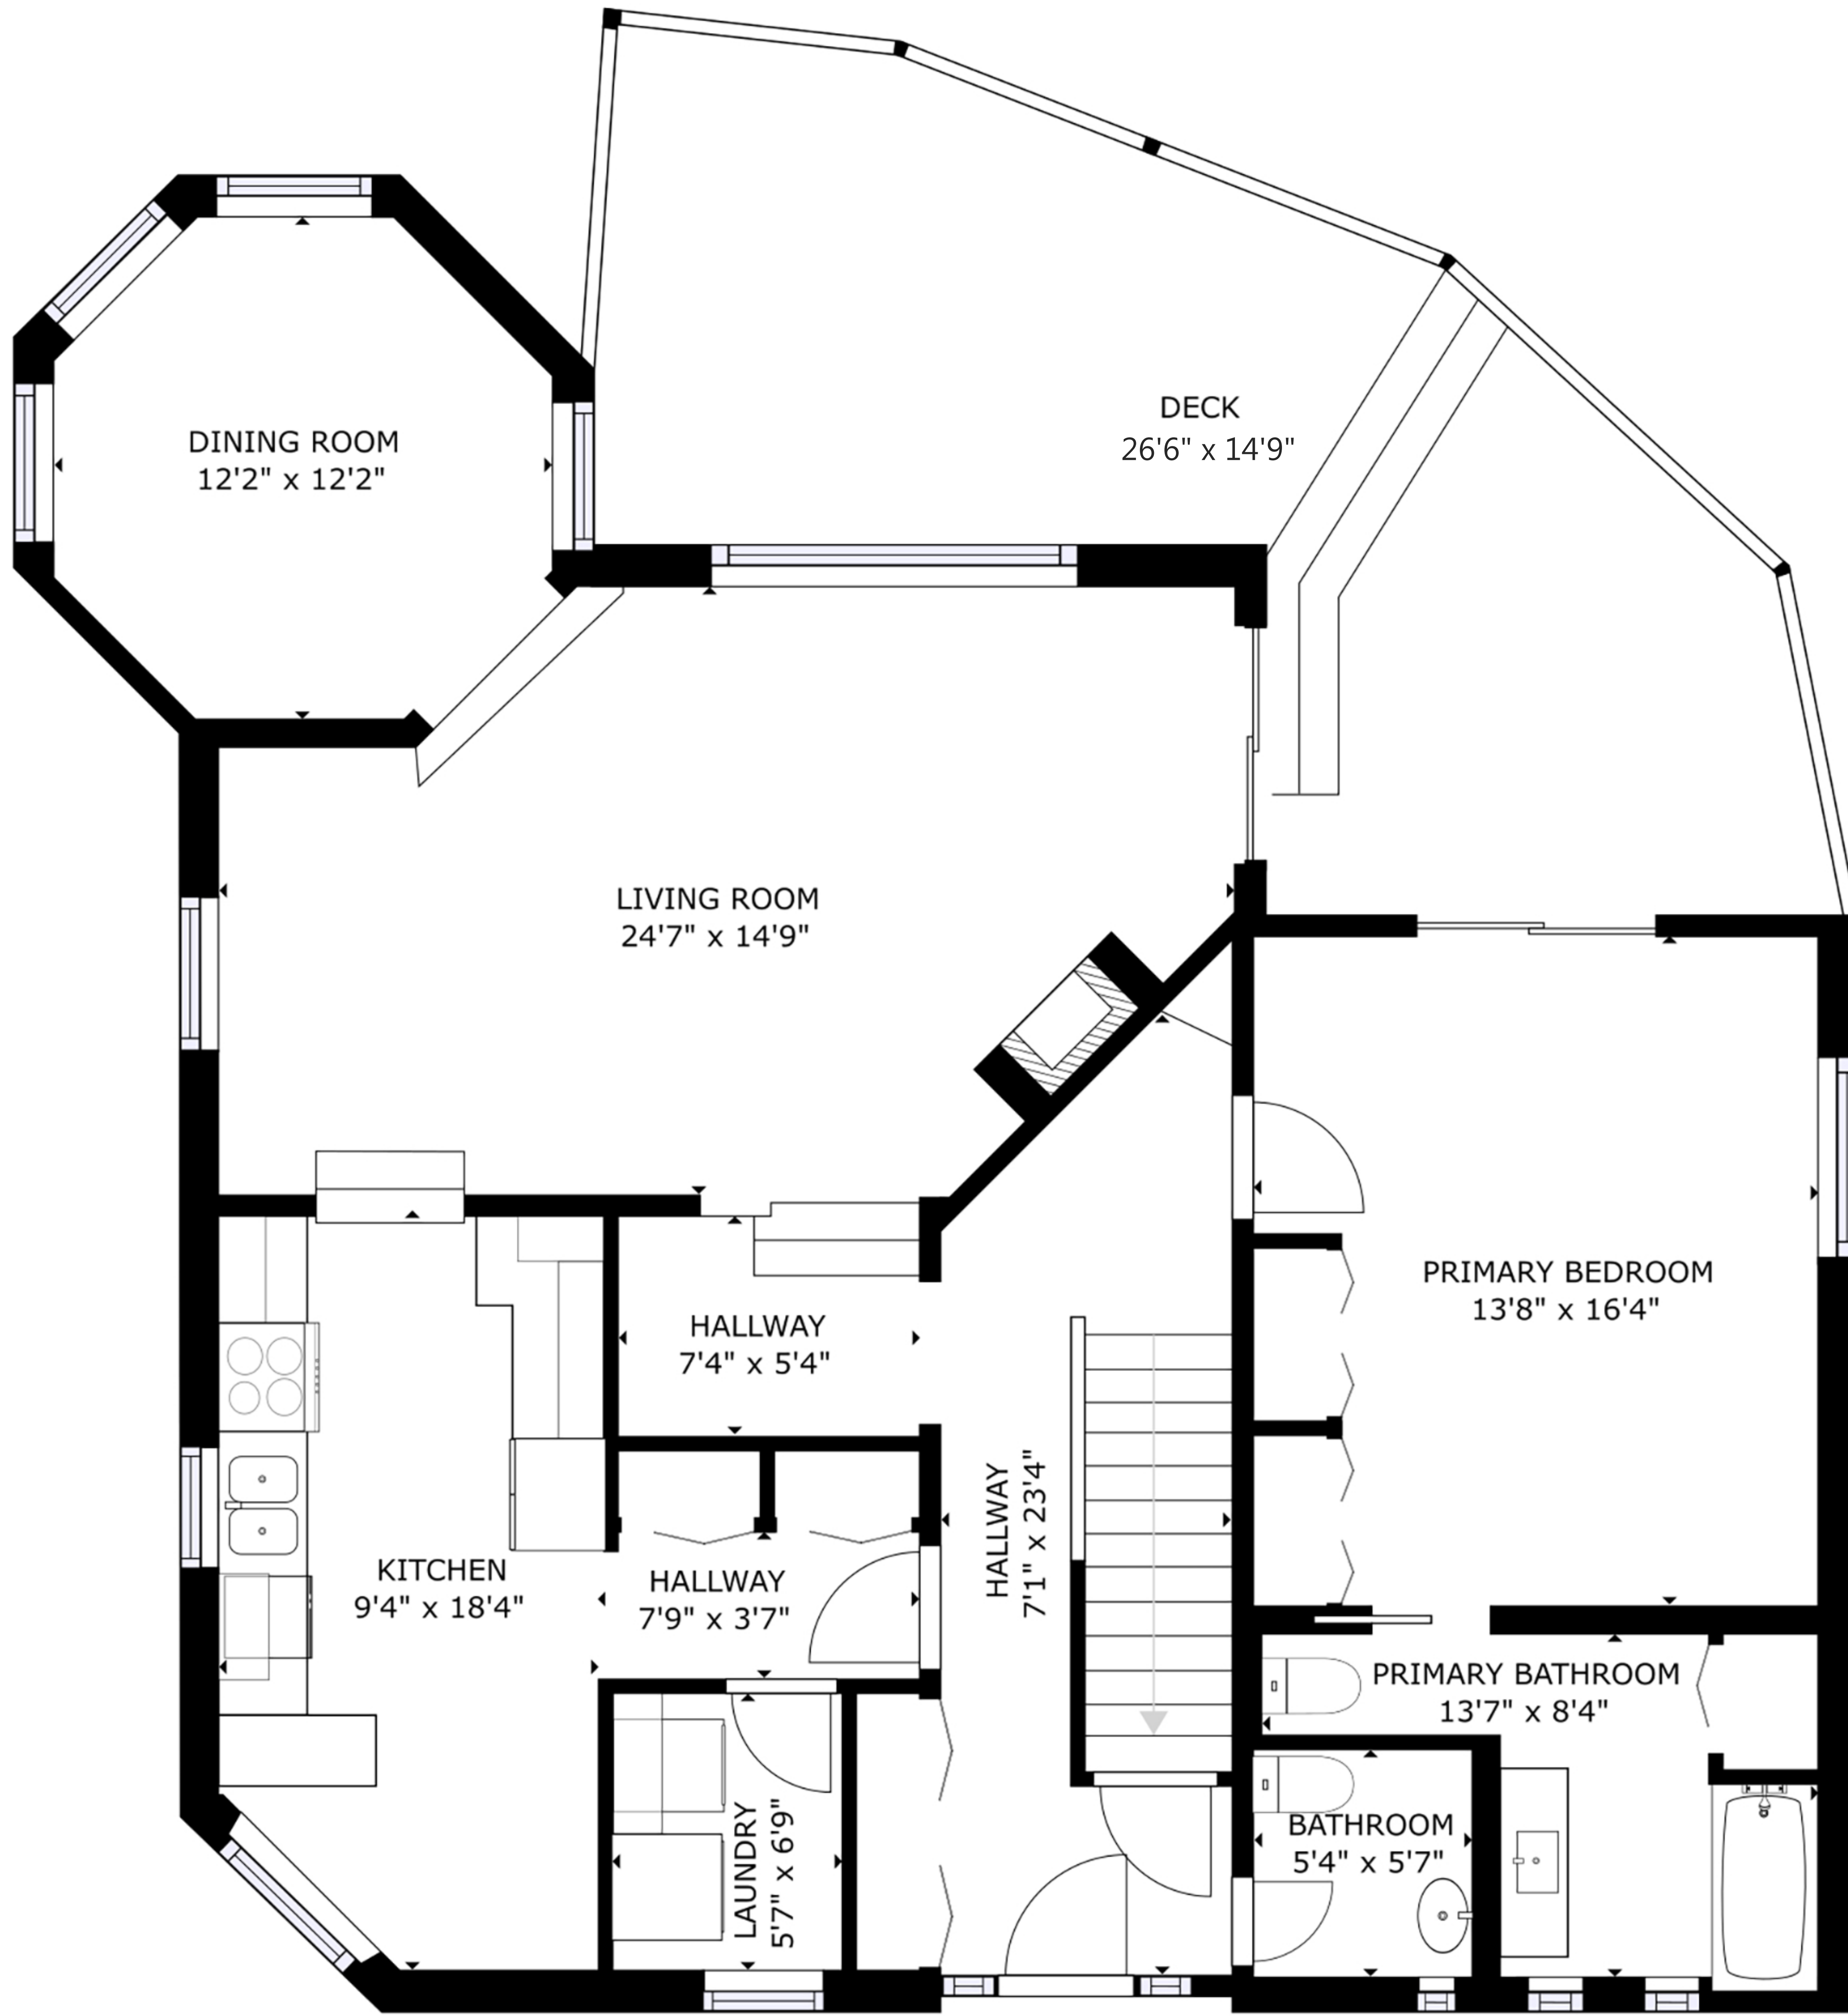

3705 Bosuns Cr

Approximate sq ft:
Main level: 1350 sq ft
Deck: 360 sq ft
Upper level: 475 sq ft
Lower level: 825 sq ft

Lower level:

Upper level:

Prepared for the exclusive use of Colin Denton and Dockside Realty Inc.
All measurements are approximate, buyer to verify if important.