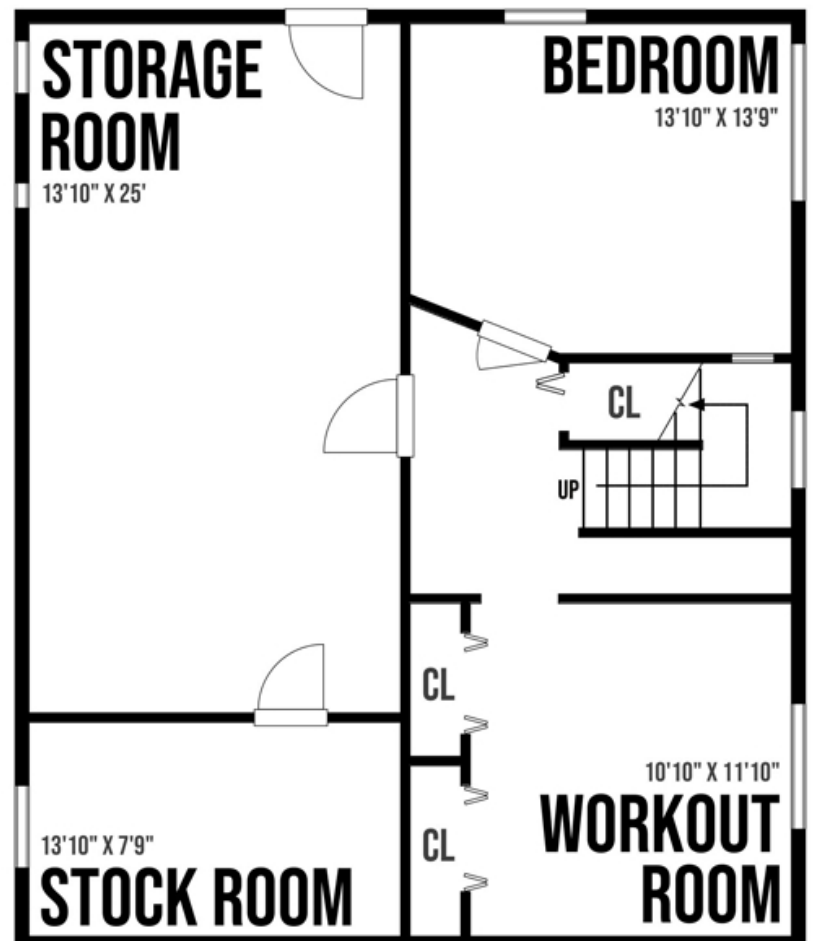

3823 Pirates Rd

Main level:

Approximate internal sq ft - main level:

Living area: 240 sq ft

Kitchen: 230 sq ft

Bedroom: 200 sq ft

Bedroom: 100 sq ft

Bathroom: 50 sq ft

Laundry: 90 sq ft

Hallway: 40 sq ft

Deck: 850 sq ft

Total main floor internal sq ft: 950 sq ft

Lower level:

Approximate internal sq ft - lower level:

Bedroom: 210 sq ft

Workout room: 160 sq ft

Storage room: 360 sq ft

Stock room: 120 sq ft

Hallway: 100 sq ft

Total lower level internal sq ft: 950 sq ft