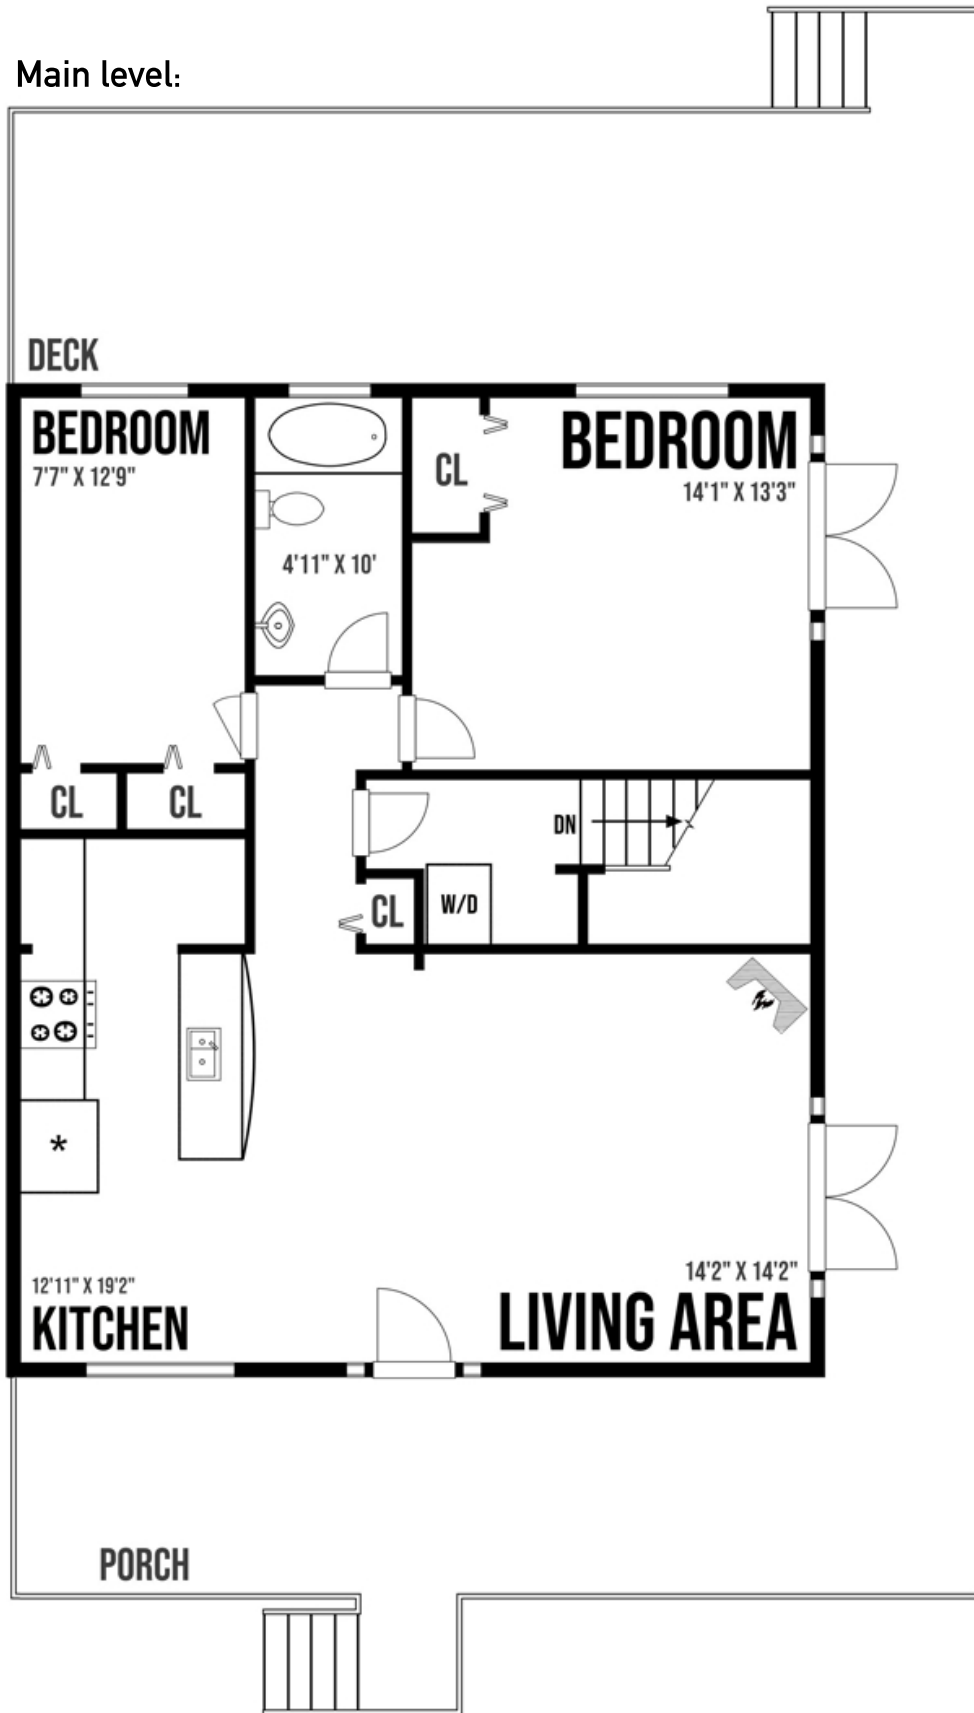

3823 Pirates Rd

Main level:

Approximate internal sq ft - main level:

Living area: 240 sq ft

Kitchen: 230 sq ft

Bedroom: 200 sq ft

Bedroom: 100 sq ft

Bathroom: 50 sq ft

Laundry: 90 sq ft

Hallway: 40 sq ft

Deck: 850 sq ft

Total main floor internal sq ft: 950 sq ft

Lower level:

Approximate internal sq ft - lower level:

Bedroom: 210 sq ft

Workout room: 160 sq ft

Storage room: 360 sq ft

Stock room: 120 sq ft

Hallway: 100 sq ft

Total lower level internal sq ft: 950 sq ft