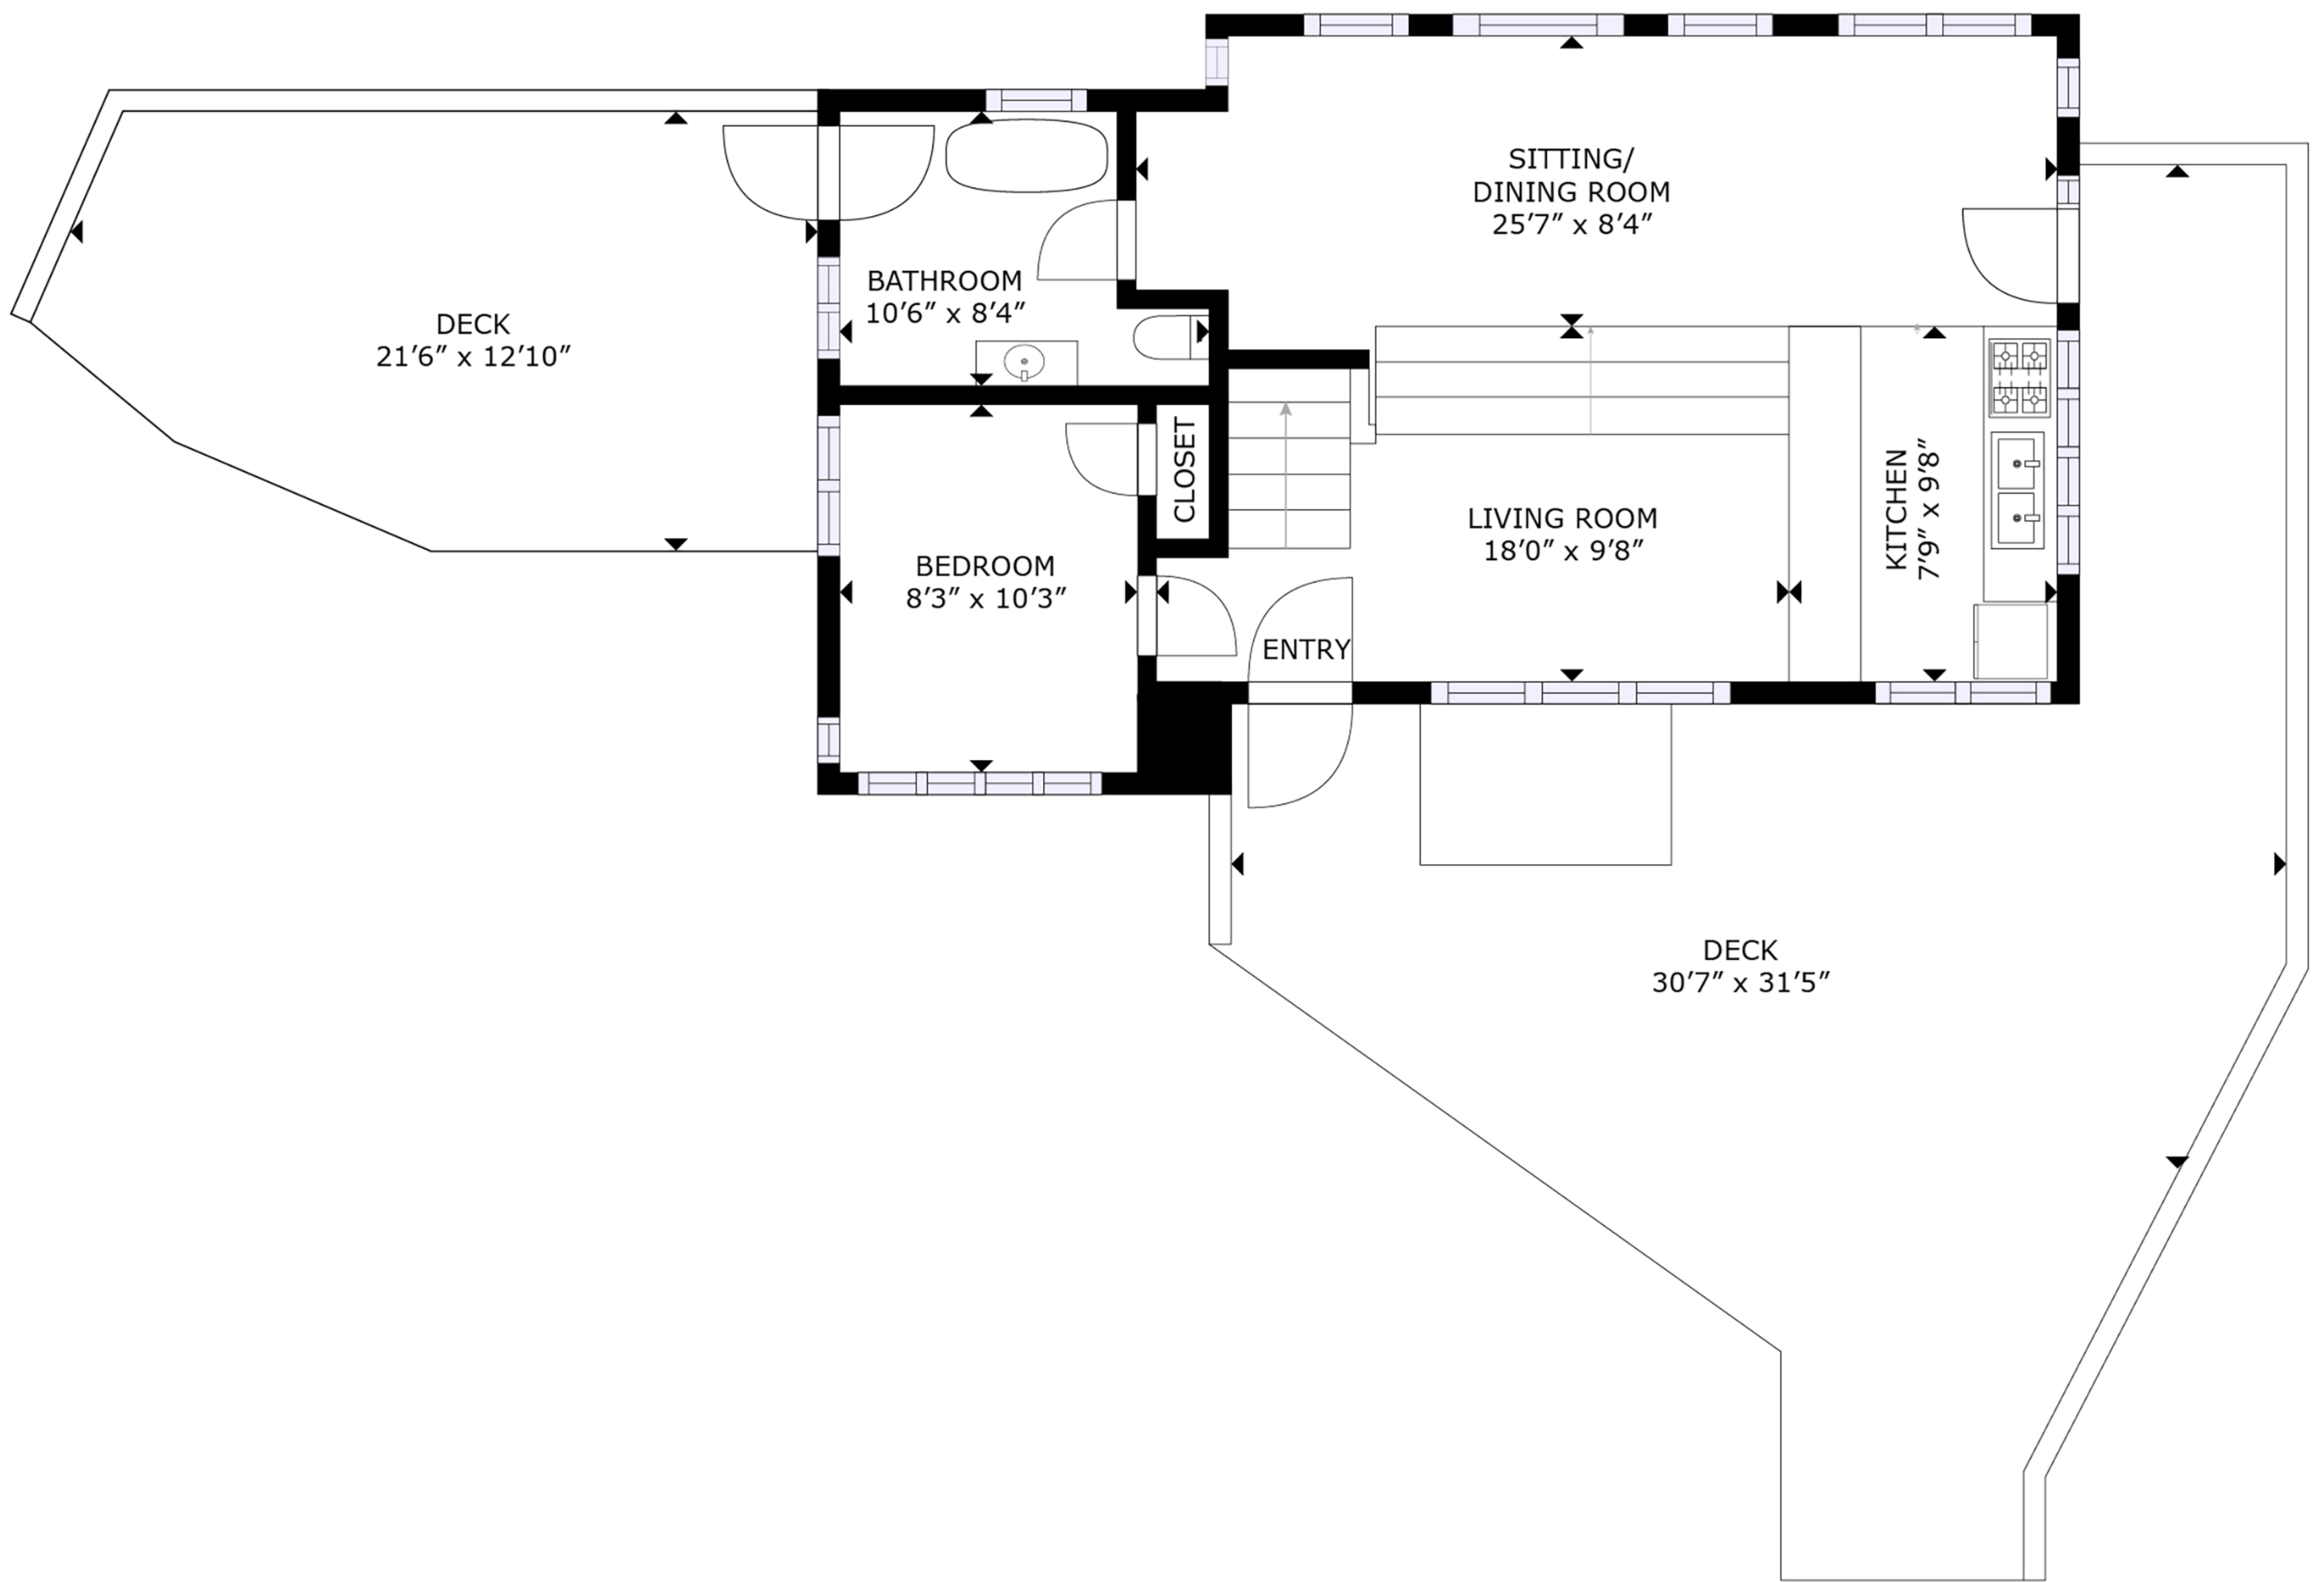

Lot 11 - Secret Island

Approximate sq ft:
Main level: 610 sq ft
Decks: 920 sq ft
Upper level: 390 sq ft