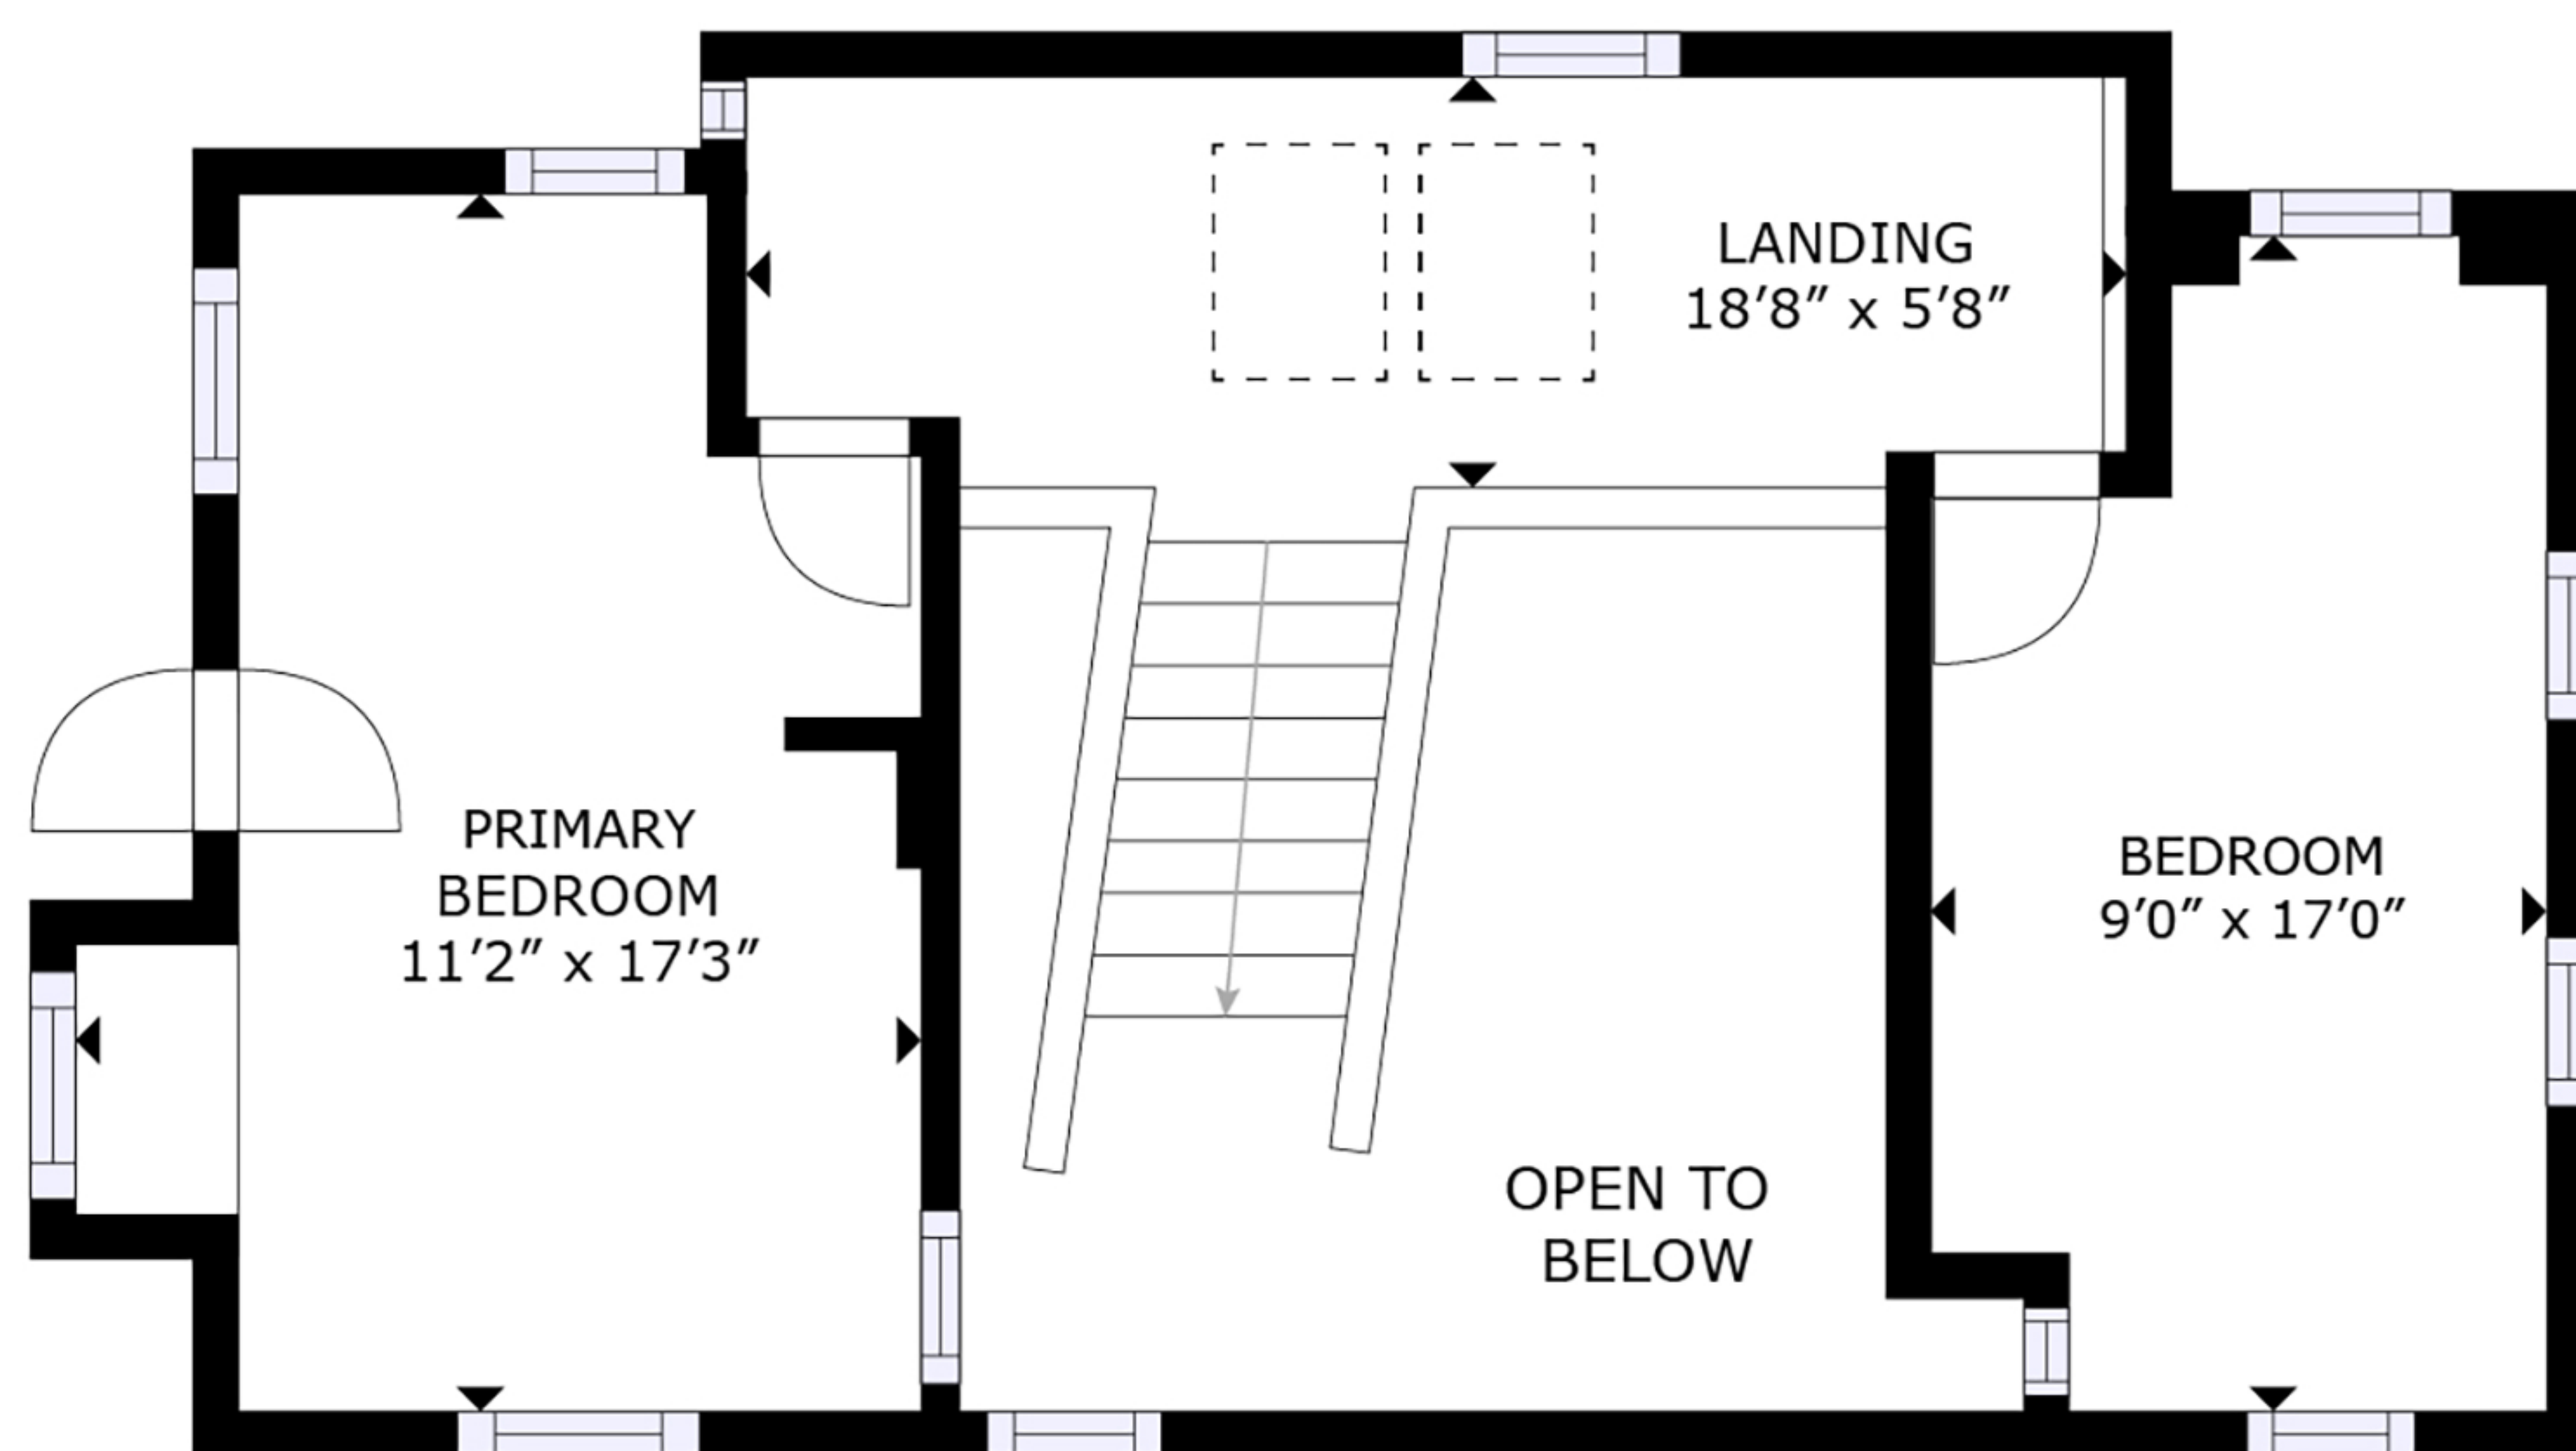

Lot 11 - Secret Island

Approximate sq ft:
Main level: 610 sq ft
Decks: 920 sq ft
Upper level: 390 sq ft