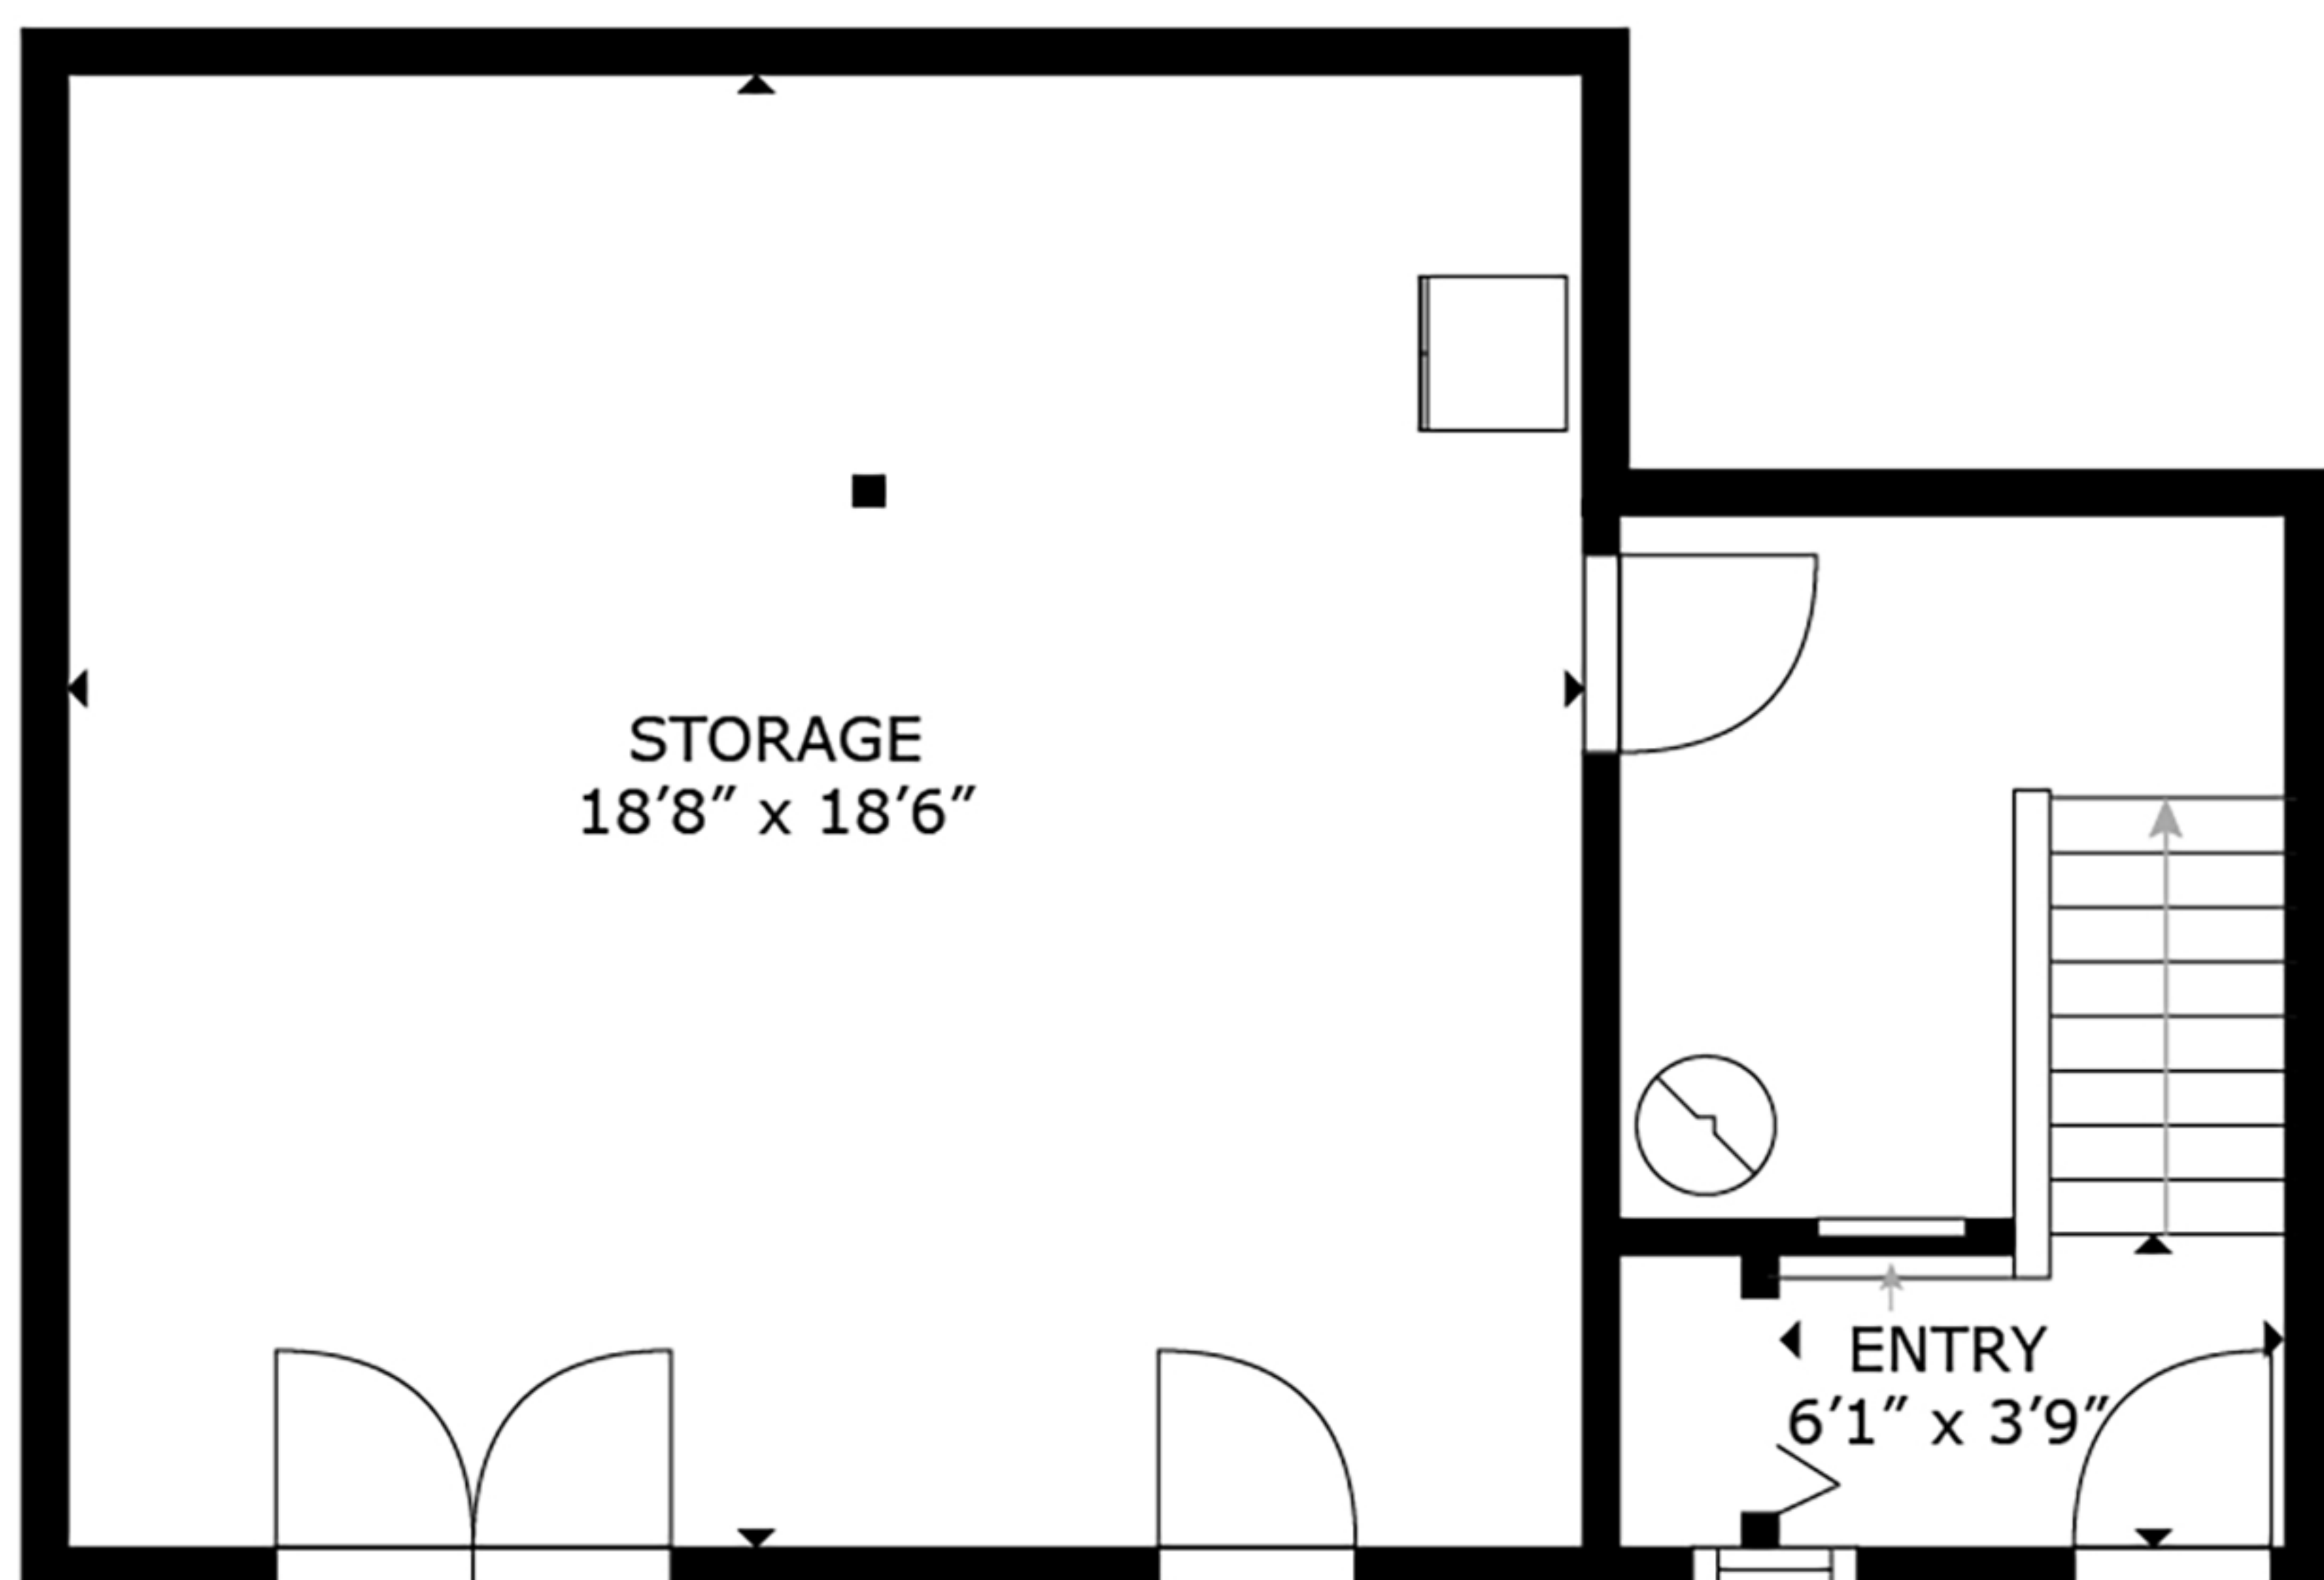

# 153 East Point Rd

Approximate internal sq ft:  
Main level: 1400 sq ft  
Decks: 975 sq ft  
Lower level: 475 sq ft

Prepared for the exclusive use of Michael Vautour and Dockside Realty Ltd.  
All measurements are approximate and Buyer to verify if important.