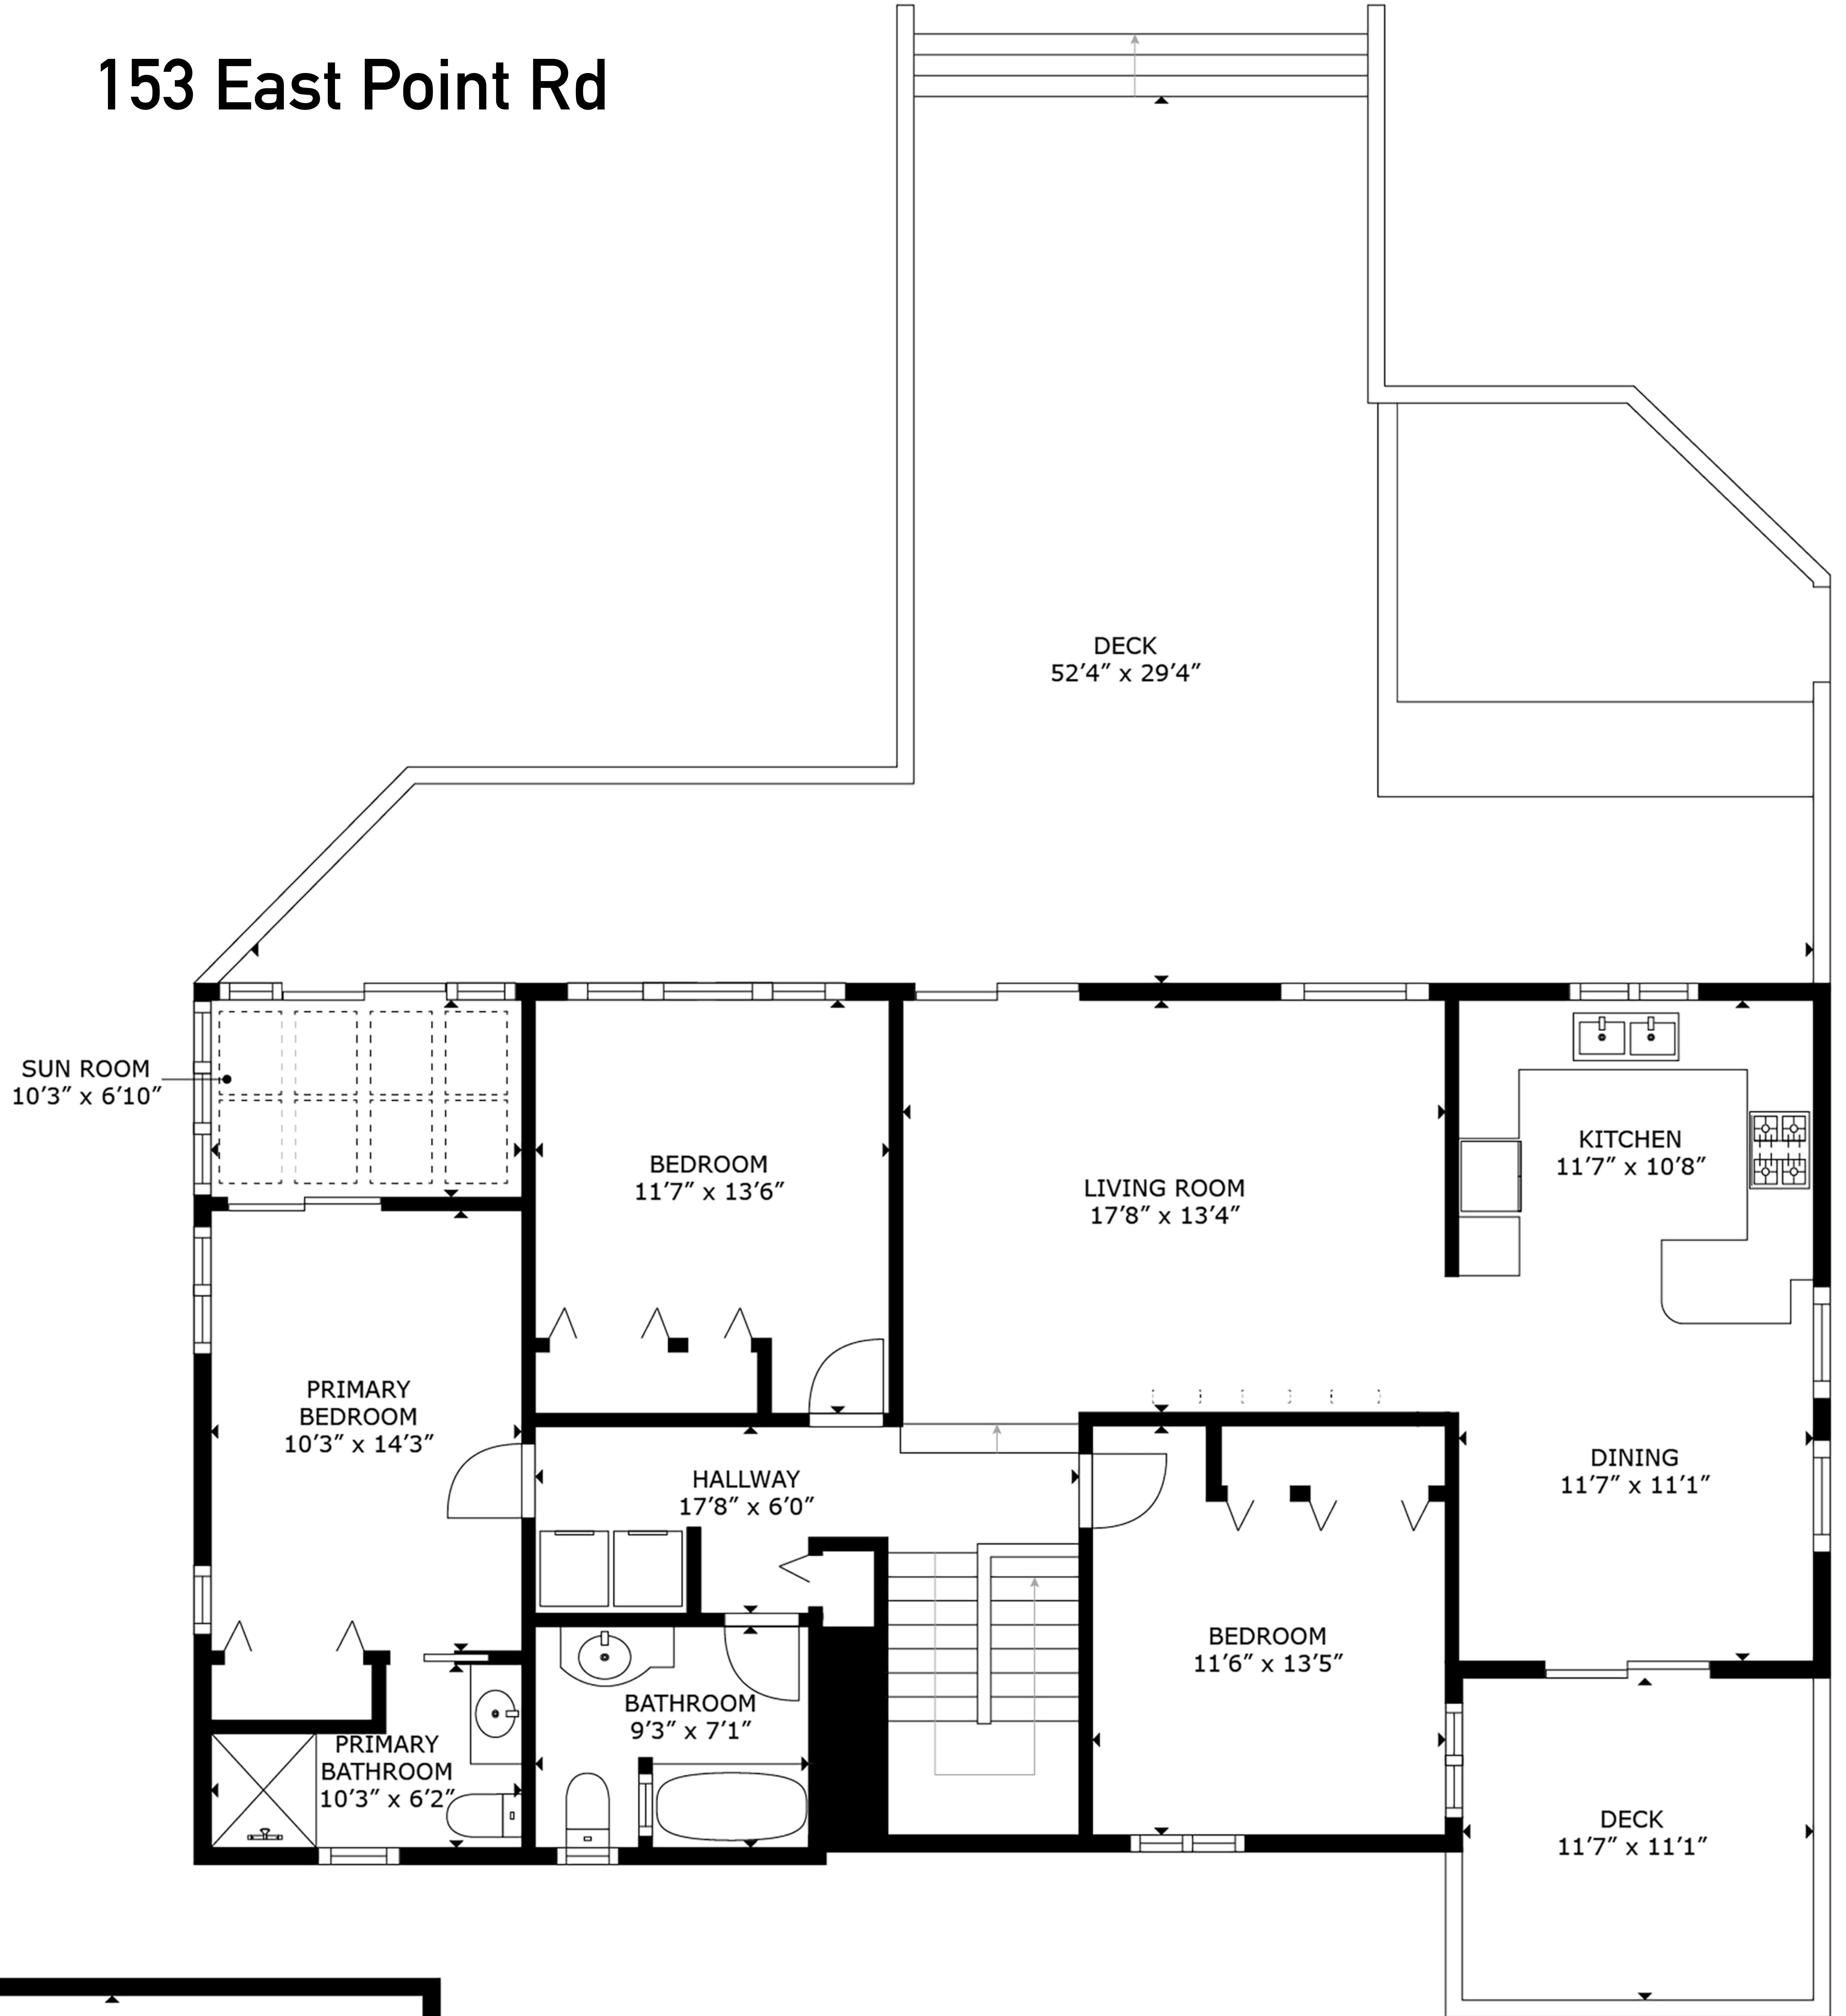

# 153 East Point Rd

Approximate internal sq ft:  
Main level: 1400 sq ft  
Decks: 975 sq ft  
Lower level: 475 sq ft

Prepared for the exclusive use of Michael Vautour and Dockside Realty Ltd.  
All measurements are approximate and Buyer to verify if important.